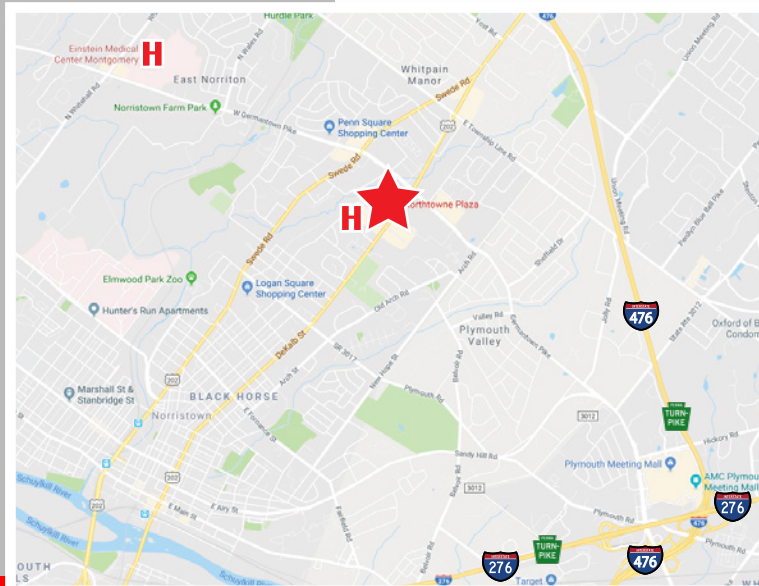

UNIQUE OFFICE SPACE AVAILABLE FOR LEASE

Germantown & Dekalb Pike | East Norriton Twp | Montgomery County, PA

NORTHTOWNE PLAZA

Neighborhood center with these beneficial national tenants

5,000 +/- SF of 2nd Floor Office Space

Easy commutes to the Montgomery County Courthouse, Suburban and Einstein Hospital, Center City Philadelphia and the Philadelphia International Airport

ttrc Second floor space with professional entrance, elevator service, and stairwells.

ttrc Beautiful lobby entrance.

ttrc Abundant parking along with public transportation service on site.

ttrc Hospital, hotels, restaurants, banking, office supplies, shipping and daycare easily accessible, most within walking distance.

KeyBank

DEKALB PLAZA

BIG LOTS

Applebee's

Chick-fil-A

NORTHTOWNE PLAZA

STAPLES

TJ-maxx