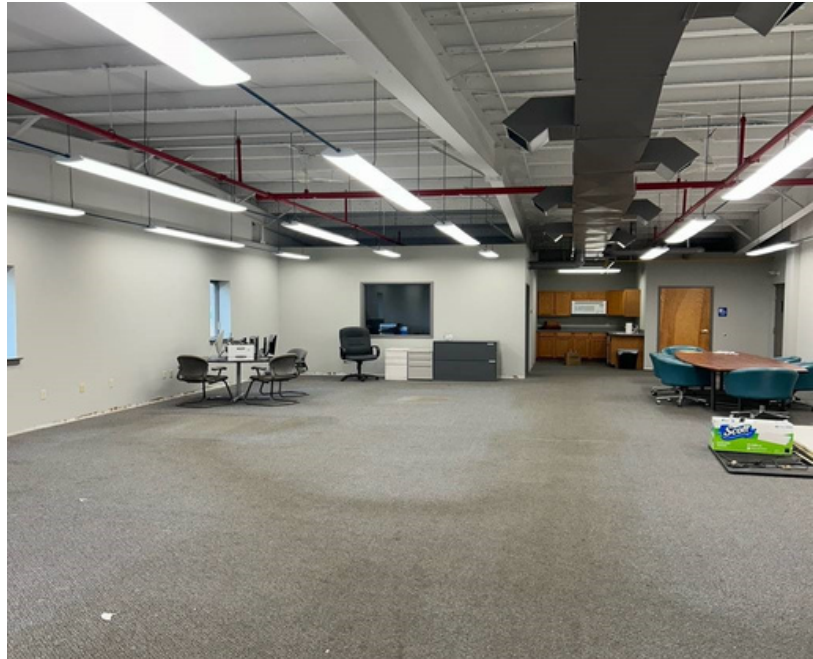

107 G.P. CLEMENT DRIVE

COLLEGEVILLE, PA

AVAILABLE
IMMEDIATELY!

AVAILABLE FOR LEASE

PROPERTY DETAILS

- 8,550 SF Total
- Approximately 6,550 SF Available for Lease
 - Office - 1,950 SF
 - Warehouse - 4,500 SF
- Power - 240 volt 200 amp
- Ceiling Height - 16'-19'
- Loading - 1 drive-in door, 12'x14'.