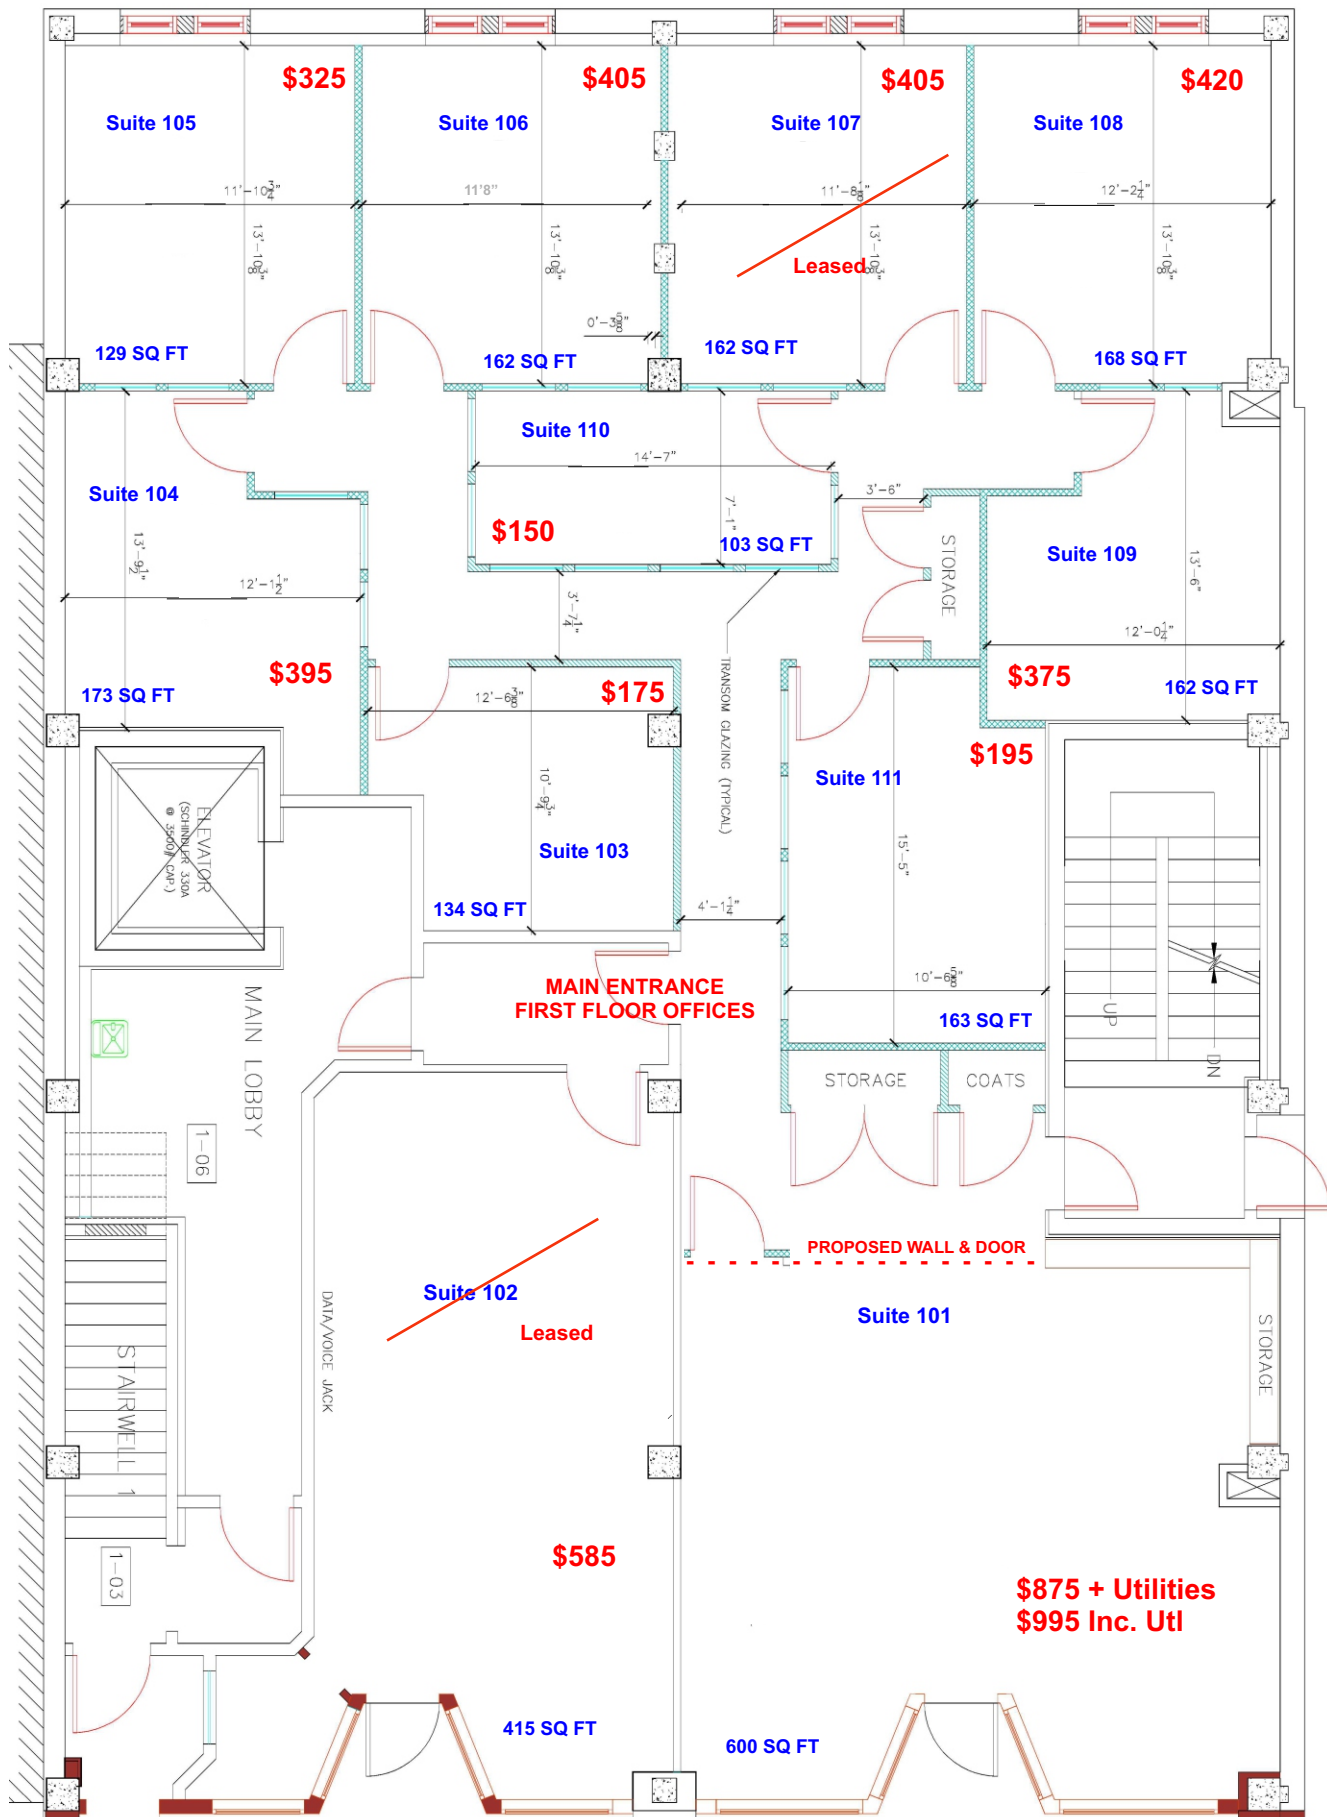

CHEMUNG RIVER

PARKING LOT

ALL SQ FT ARE APPROXIMATE