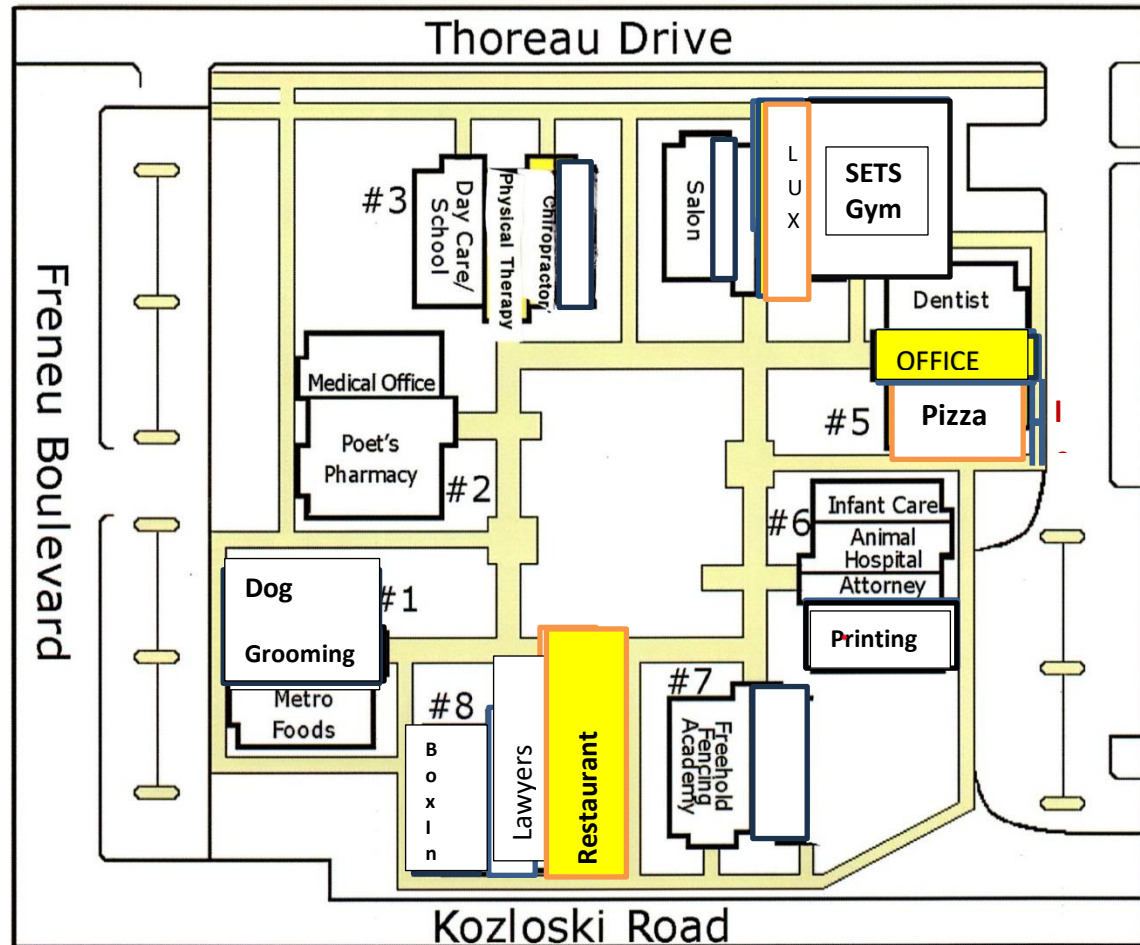

Poets Square Shops

FREEHOLD, NJ
Poet's Square
Kozloski Road

up to **1375** *sf*
for lease

CONTACT:

Joanne Bertscha

Poets Square Associates, LLC

Cell: 973-418-1558

Email: jbertscha@bukietbuilding.com