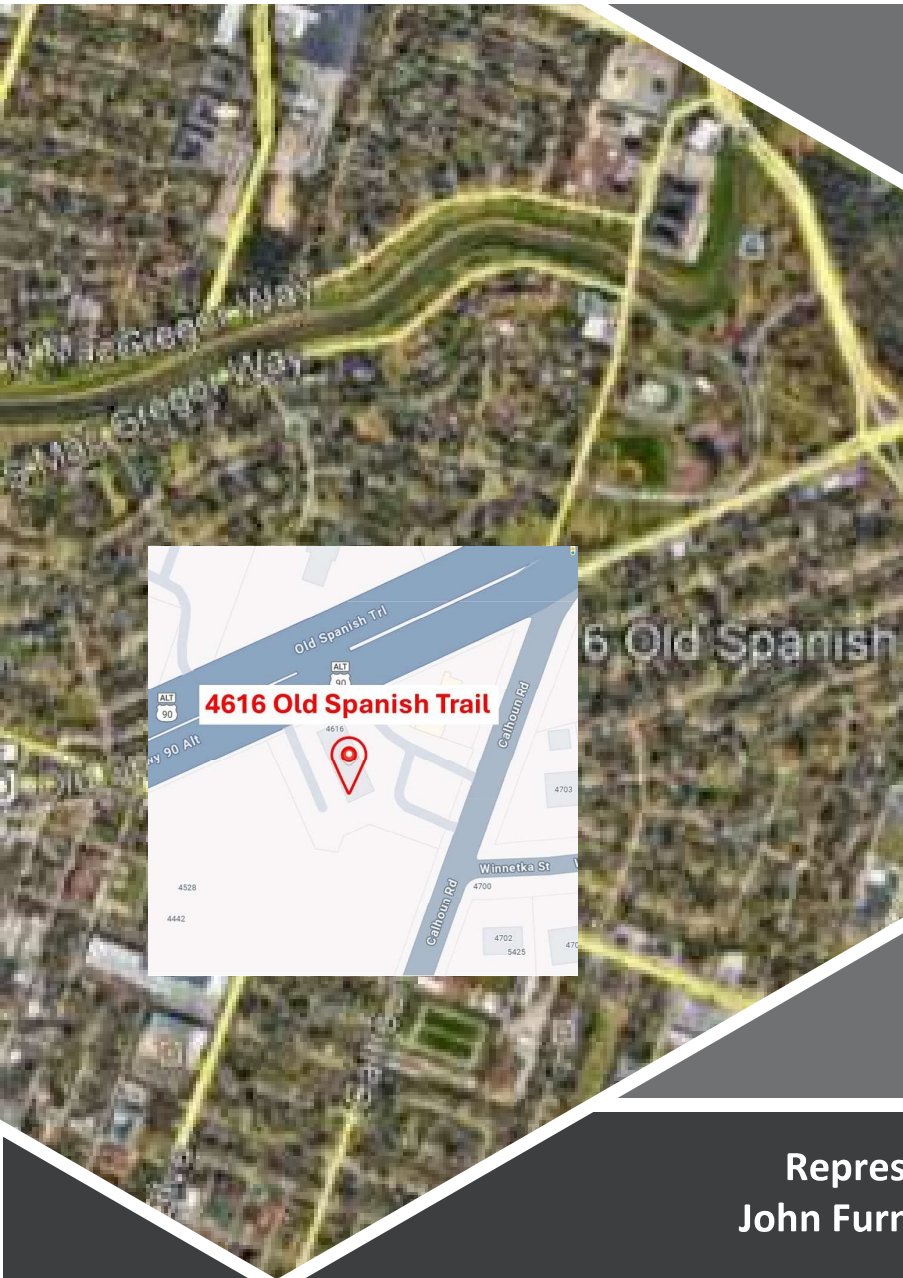

## 4616 Old Spanish Trail at Calhoun, HOUTX 77021

**2,546 SF RETAIL/OFFICE**  
**25,343 SF LAND**

**FAST FOOD RESTAURANT WITH DRIVE THRU**  
**MEXICAN, CHICKEN, HAMBURGER, OR**  
**STARBUCKS**

**POSSIBLY OPPORTUNITY ZONE AND NEW**  
**MARKET TAX CREDITS**