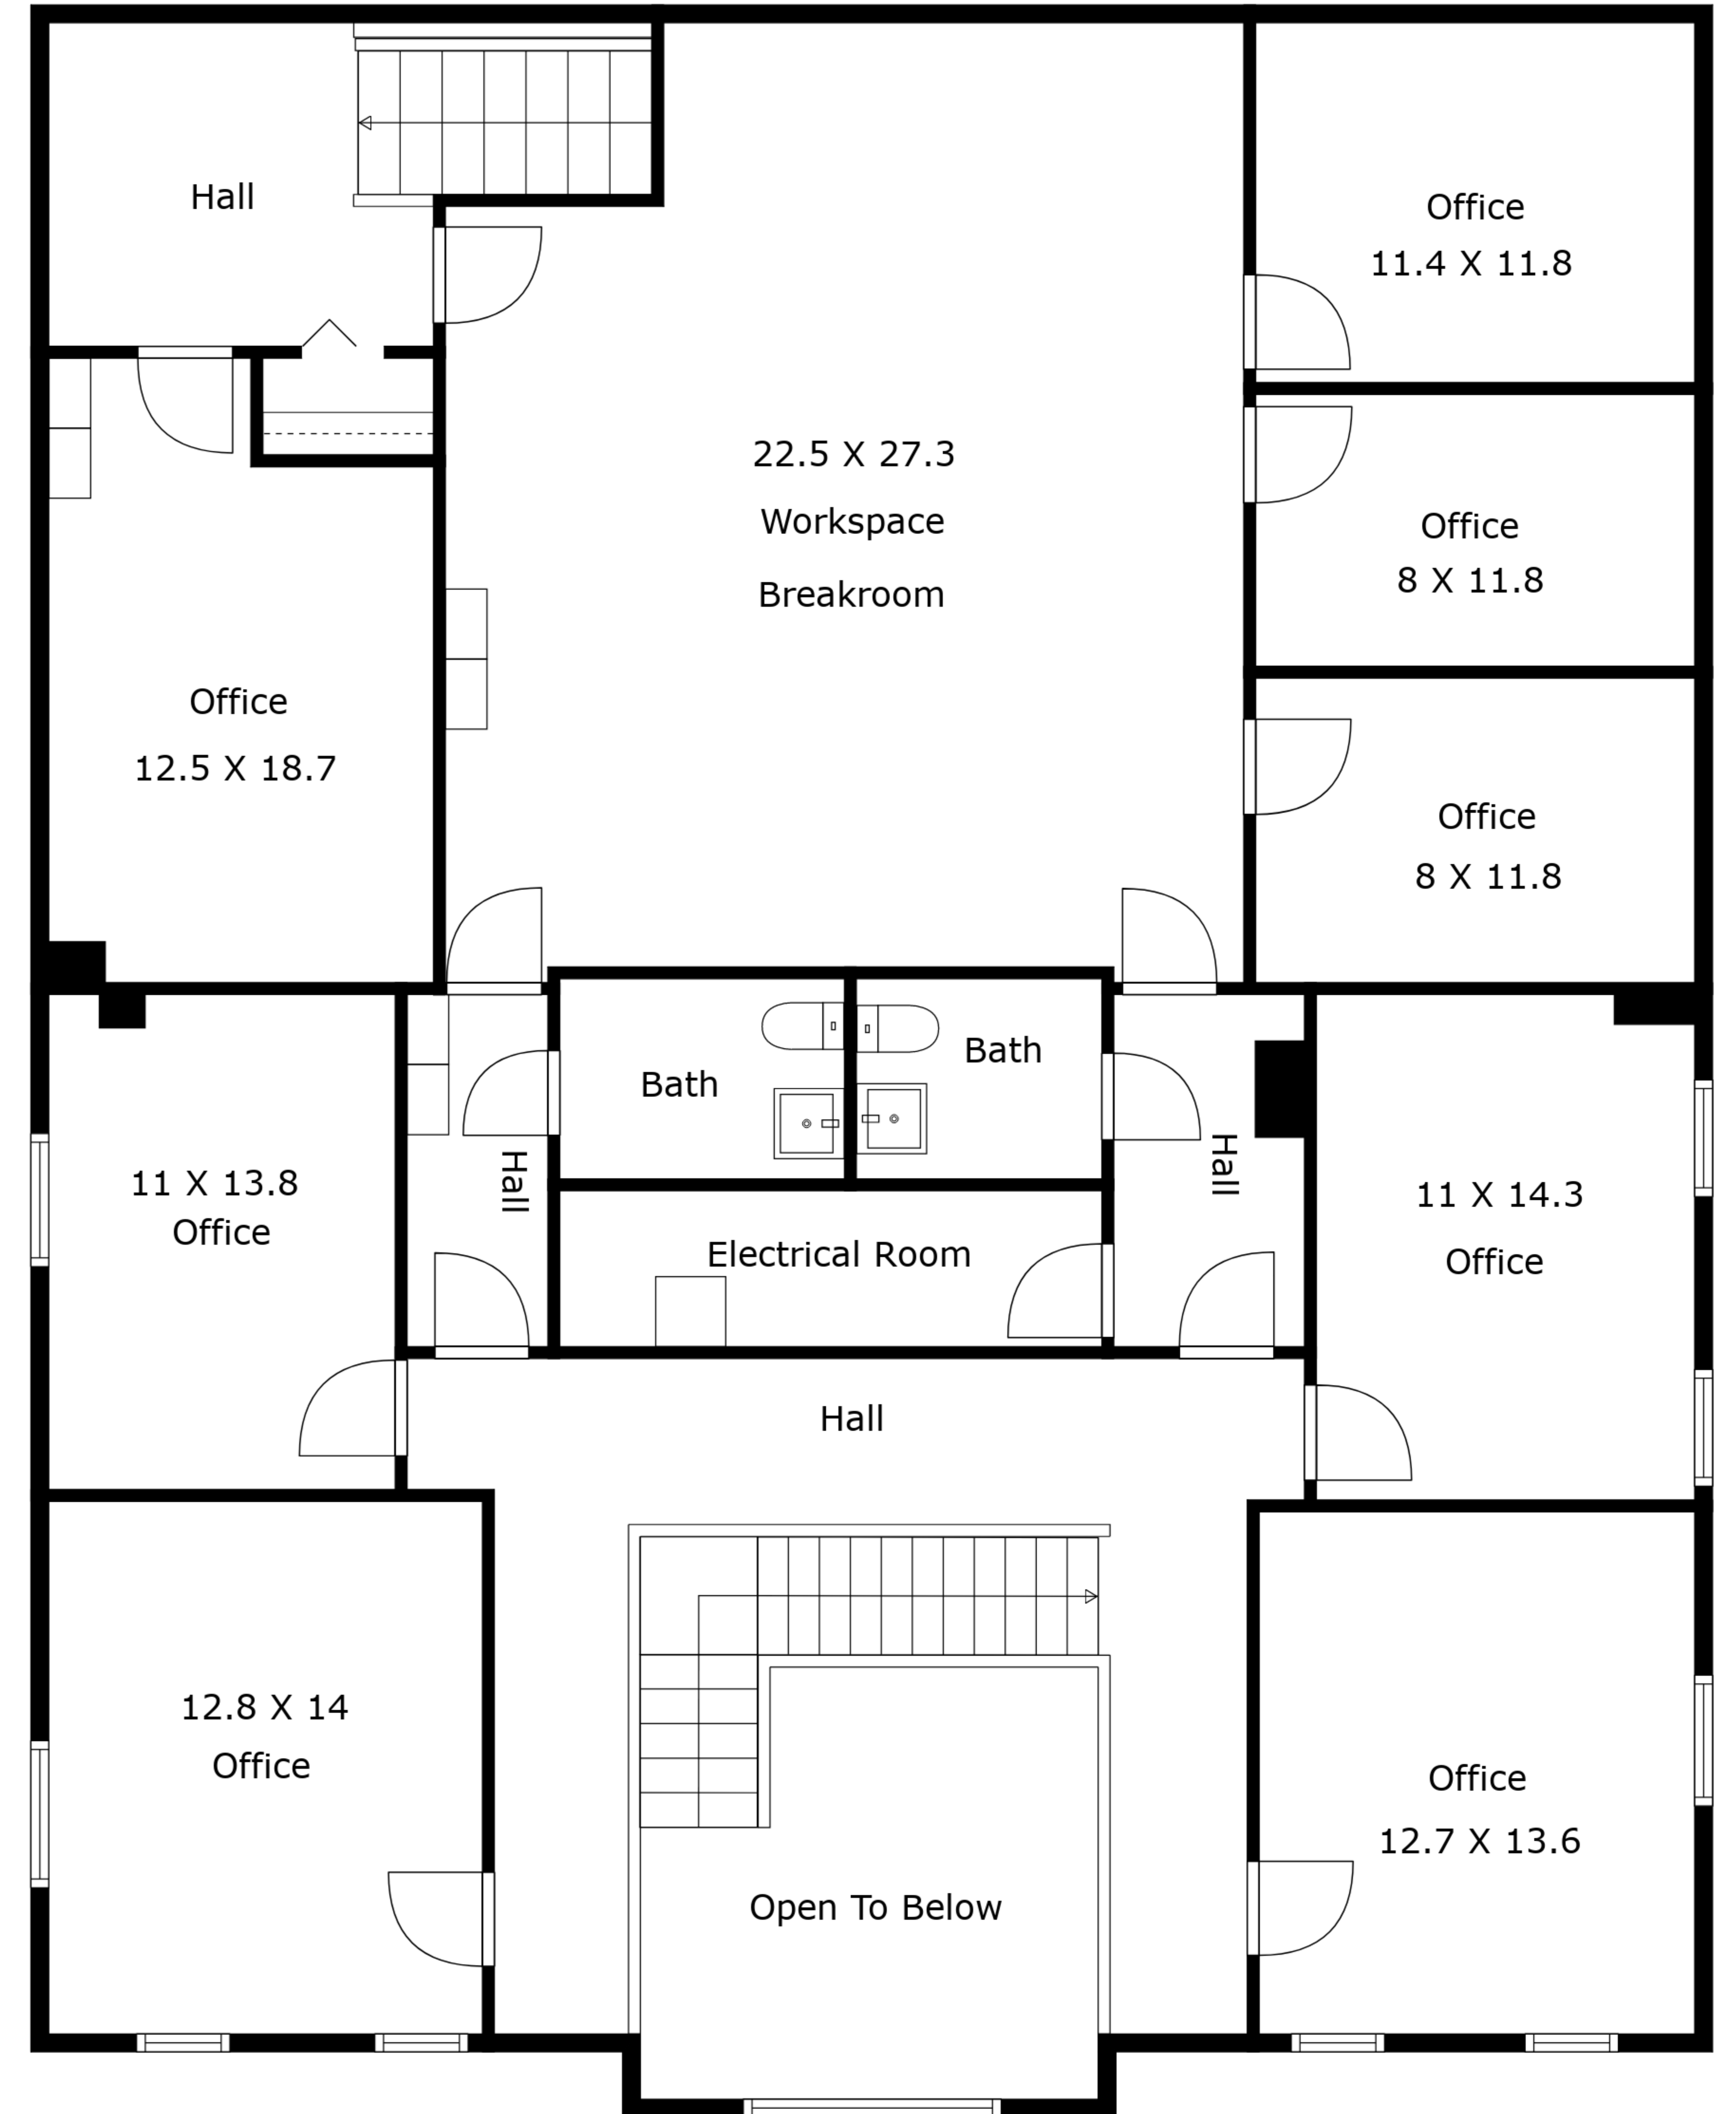

First Floor

Floor 1

131 International Drive

Second Floor

Floor 2

2,489 Square Feet
Exterior 41' X 60.7'

Not To Exact Scale, Dimensions Are Approximate. For Illustration Purposes Only.