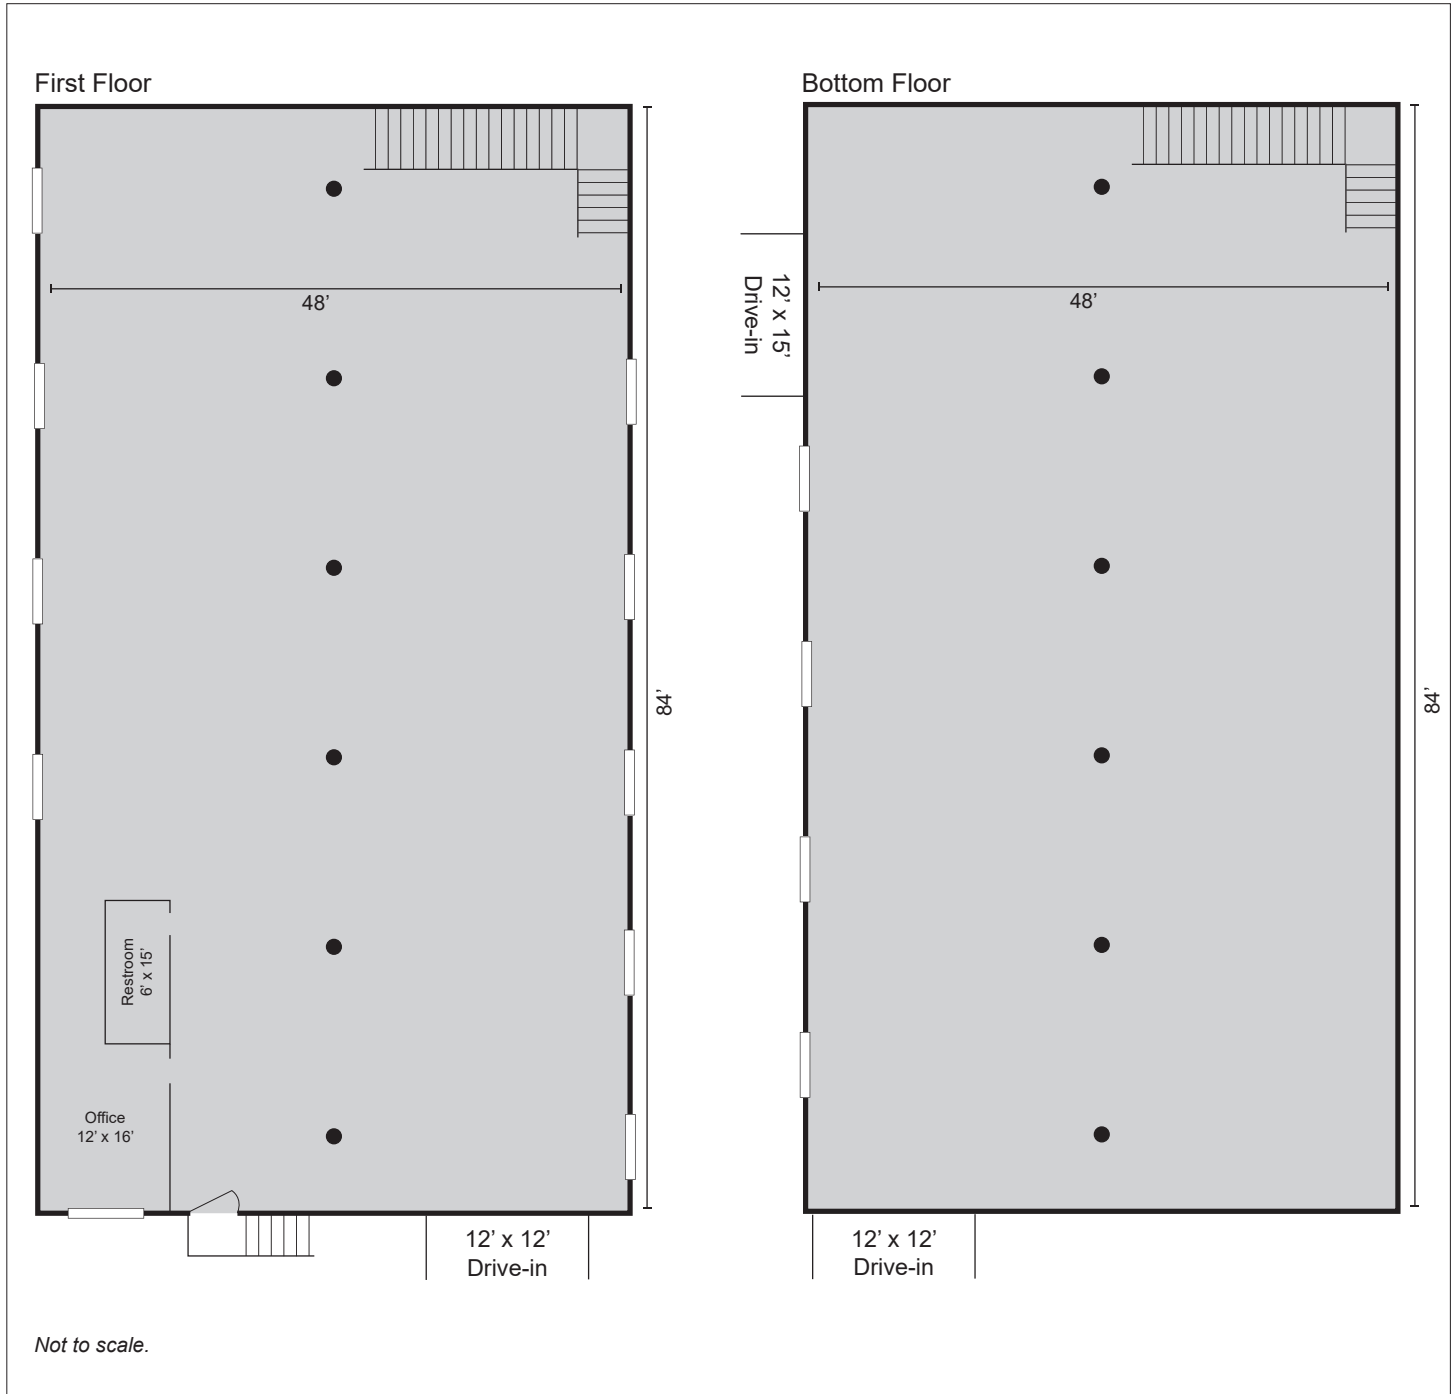

For Sale or Lease

8,800± sf Industrial / Flex / Office Building

205 & 207 15th Street, Atlanta, GA 30318

Not to scale.

Peyton McWhirter
678.385.2705
pmm@mcwrealty.com

No warranty or representation, express or implied, is made as to the accuracy of the information contained herein, and same is subject to errors, omissions, change of price, rental or other conditions, withdrawal without notice, and to any special listing conditions, imposed by our principals.

McWhirter Realty Partners, LLC
294 Intersate North Circle, SE
Bldg 2, Suite 150
Atlanta, GA 30339
770.955.2000
www.mcwrealty.com

McWhirter
Commercial Real Estate Since 1981