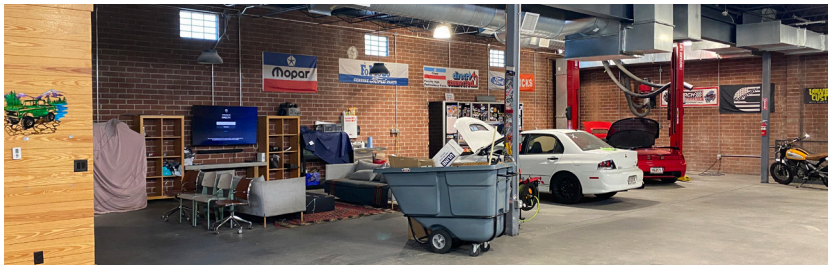

For Sale or Lease

8,800± sf Industrial / Flex / Office Building

205 & 207 15th Street, Atlanta, GA 30318

Peyton McWhirter
678.385.2705
pmm@mcwrealty.com

No warranty or representation, express or implied, is made as to the accuracy of the information contained herein, and same is subject to errors, omissions, change of price, rental or other conditions, withdrawal without notice, and to any special listing conditions, imposed by our principals.

McWhirter Realty Partners, LLC
294 Intersate North Circle, SE
Bldg 2, Suite 150
Atlanta, GA 30339
770.955.2000
www.mcwrealty.com

McWhirter
Commercial Real Estate Since 1981