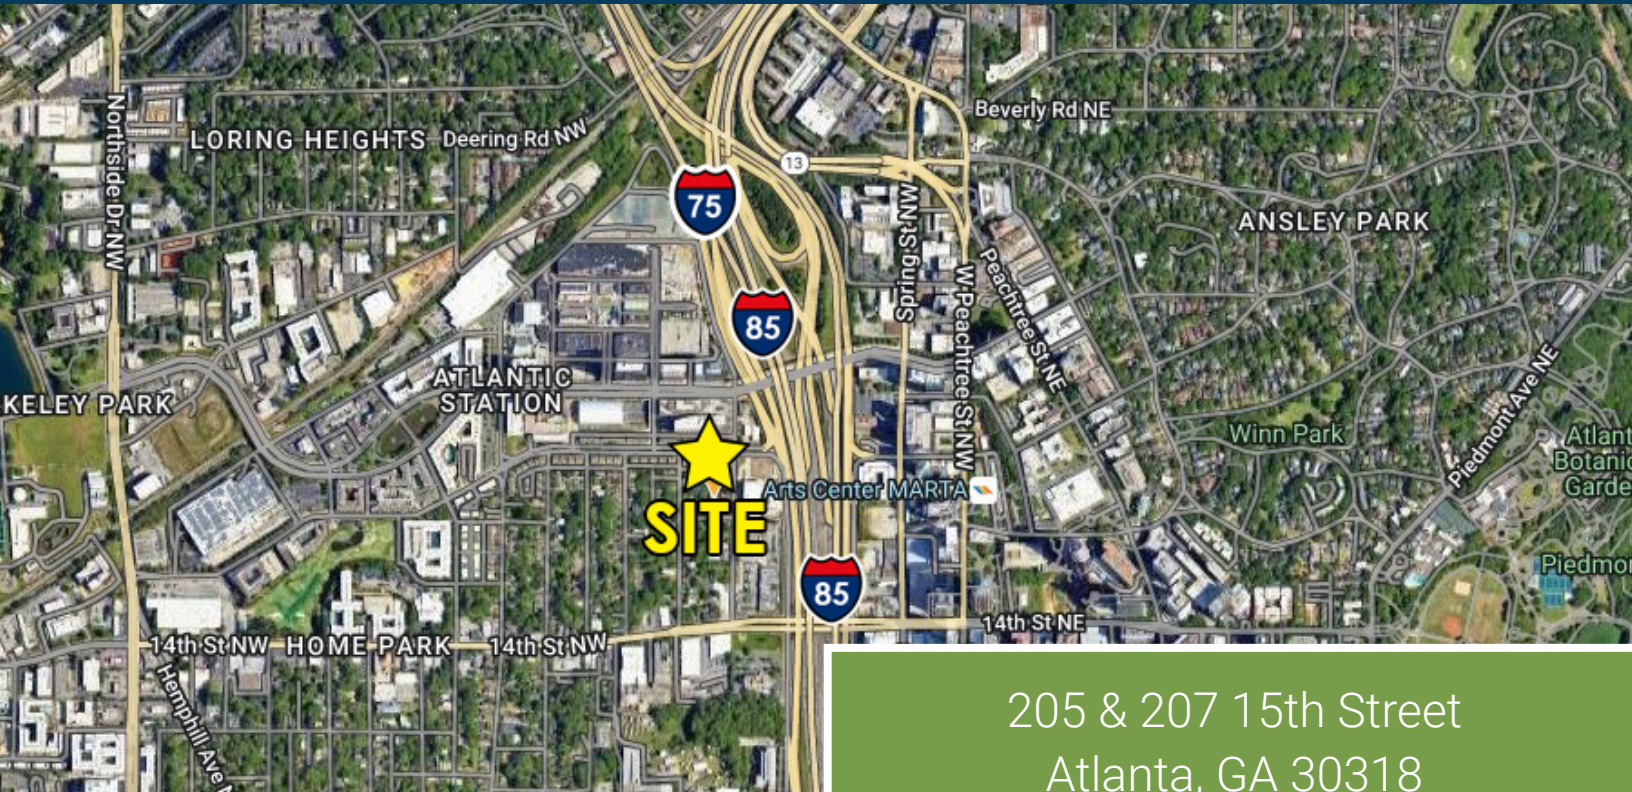

For Sale or Lease 8,800± sf Industrial / Flex / Office Building

205 & 207 15th Street
Atlanta, GA 30318

Property Details

- 8,800± sf building
- 12' 4" ceiling height
- 100% HVAC
- Three (3) drive-in doors (automated)
- 3-Phase, 120/208 Volt, 400 Amps
- New roof, electrical, and plumbing (2021)
- Convenient access to Upper Westside, Georgia Tech, I-75/85, I-20, and Intown Atlanta
- Asking rent: \$18/sf
- Sale price: \$2,775,000 (\$315.34/sf)