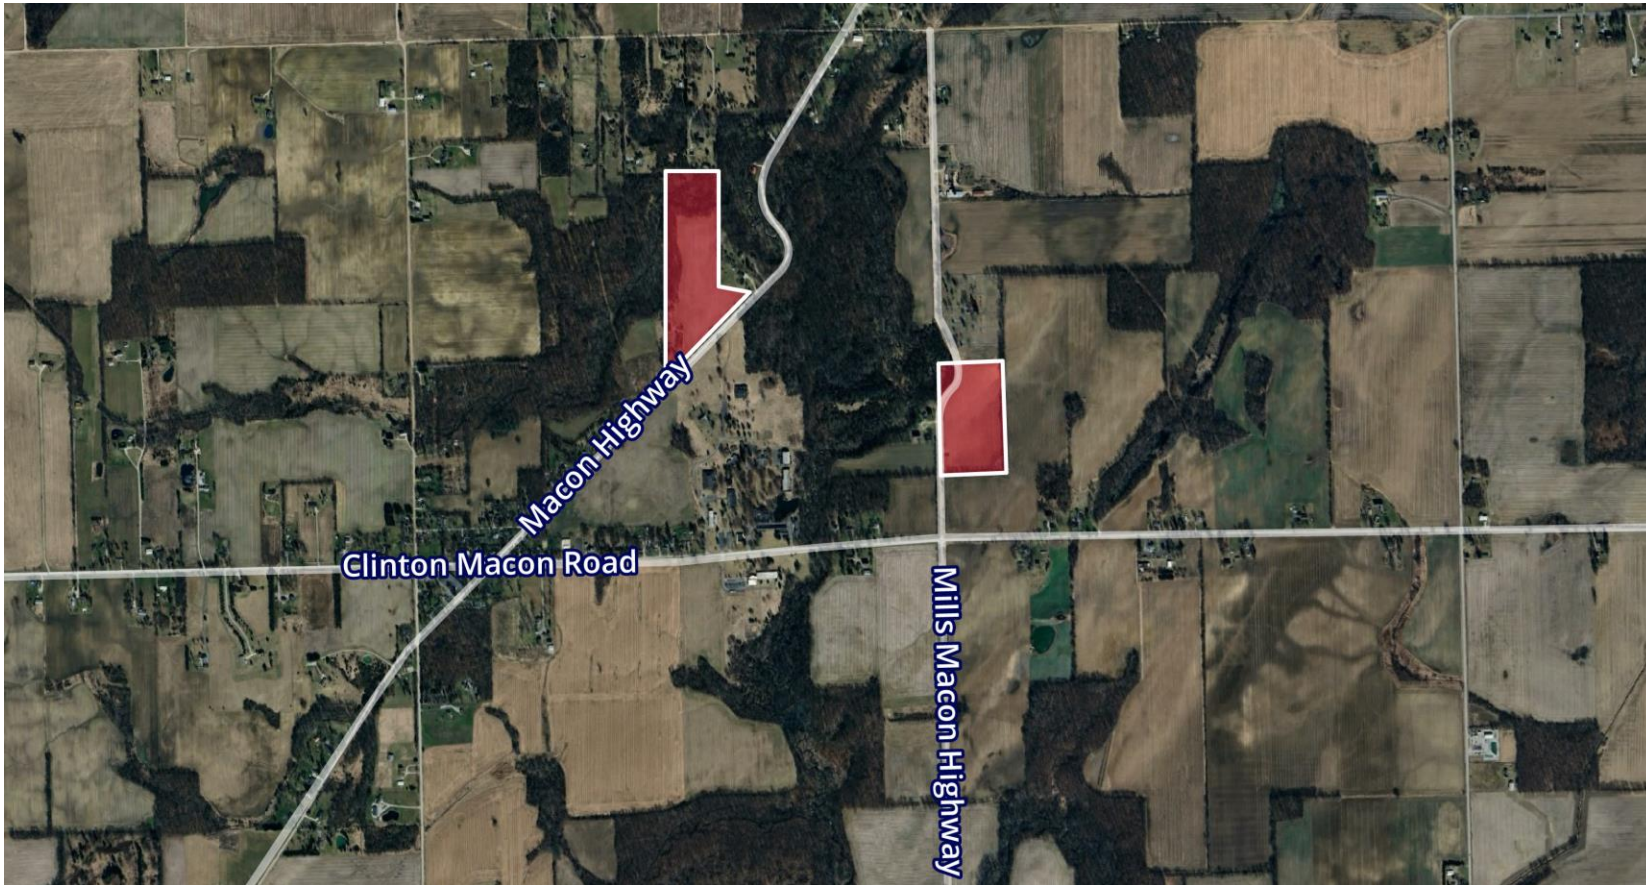

## Clinton, MI

2 Parcels of Vacant Land | 37.37 Total Acres

**Jim Chaconas**  
734 769 5005  
jim.chaconas@colliers.com

**Colliers Ann Arbor**  
1955 Pauline Blvd, Suite 400  
Ann Arbor, MI 48103  
colliersannarbor.com

# PROPERTY DETAILS

- 2 Parcels Available Totaling 37.37 Acres
  - Parcel 1: 19.24 Acres
  - Parcel 2: 18.13 Acres
- Macon Township in Northeast Lenawee County
- Zoned R1: Single Family Residential and AG: Agricultural District
- Located 10 Miles South of Saline, Close to Ann Arbor, and 45 minutes to Detroit and Toledo
- Parcels can be Purchased Separately at \$10,000/Acre
- **Offered at \$375,000**

# ZONING

2 Parcels of Vacant Land | 37.37 Total Acres

**CHACONAS GROUP**  
ANN ARBOR AREA

Parcel #1: MA0-105-2650-00, Zoned R-1: Single Family Residential and AG: Agriculture District

Parcel #2: MA0-104-3100-00, Zoned AG: Agriculture District