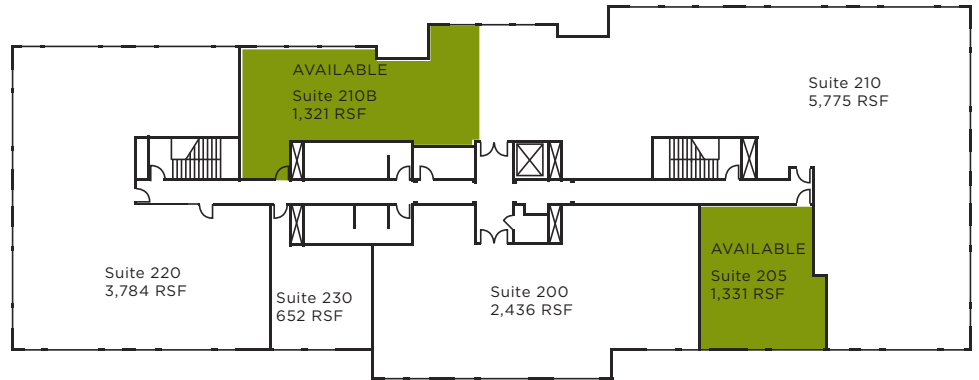

VILLAGE GREEN
of Lincolnshire
OFFICE SUITES

100 Village Green Drive
Lincolnshire, IL