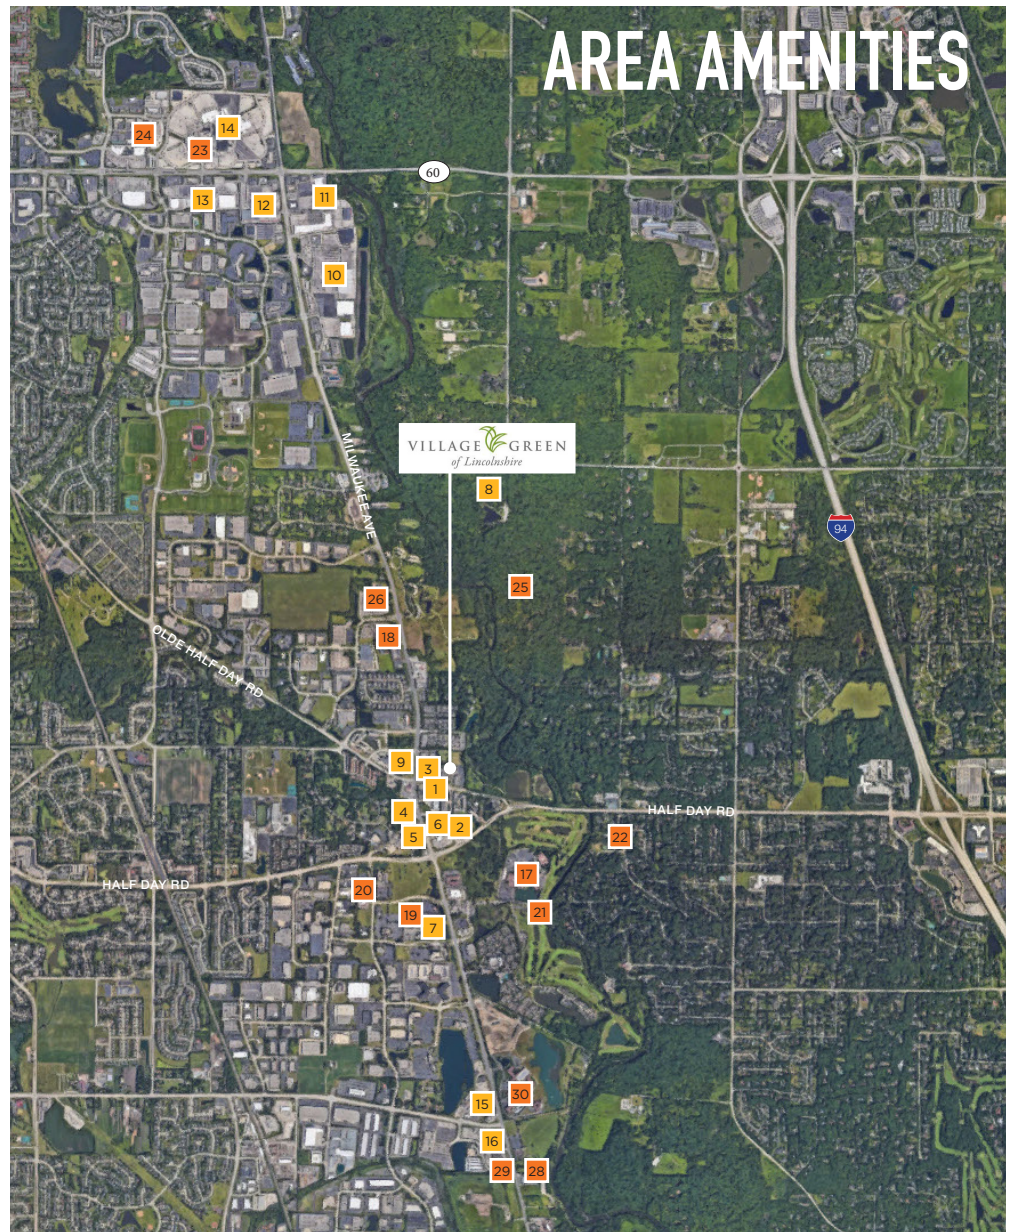

## RETAIL, DINING & SERVICES

- 1 Walgreens
- 2 The Fresh Market
- 3 Bank of America
- 4 Strawberry Field Pancakes & Cafe
- 5 McDonald's
- 6 Dunkin' Donuts
- 7 Sullivan's Steakhouse
- 8 Village Green of Lincolnshire (on-site retailers) Starfish Sushi, Einstein Bros Bagels, Eddie Merlot's, Half Day Brewing Co, Bright Stars Kids University, Hamco, Sally's Nail Spa, Egg Harbor Cafe, Fresh Green Light Driving School, Saphire Sky, Subway, ZaZa Salon, etc...
- 9 The Commons at Town Center Giuseppe's Pizza, Eight Piece, Sam Martirano Salon & Spa, Roti Mediterranean, Starbucks, Real Urban Barbecue, Academy of Dance, Halsted Deli, Yogen Fruz, Beerhead Bar & Eatery, PNC Bank
- 10 Marketplace at Vernon Hills Kohl's, Sam's Club, Home Depot, Best Buy, Panera, Bread, Chipotle, etc.
- 11 Rivertree Court Olive Garden, Chick-fil-A, Best Buy, TJ Maxx, Ross, Hallmark, Massage Envy, Michaels, Five Guys, Old Navy, Discovery, Miracle Ear, DXL, MOD Pizza, Sally Beauty, Green Basil, Skechers Factory Outlet, The Room Place, Giordano's, First American Bank, etc.
- 12 Hawthorn Hills Square McDonald's, KFC, IHOP, Game Stop, Chuck E Cheese, Mumbai Tandoor, Blufish, Uzma's Threading Place, DICK's Sporting Goods, Ulta Beauty, C2 Education, David's Bridal, Pet Smart, Dunkin Donuts, Noodles & Co, etc.
- 13 Walmart, Supercuts, Bob's Discount Furniture, Golf Galaxy, Party City, OfficeMax, Petco, Jared, Bank of America, Corner Bakery, Sushi Thai, etc.
- 14 Hawthorn Mall Over one hundred retail, dining and entertainment options
- 15 Lincolnshire Commons The Cheesecake Factory, Kona Grill, Chipotle, Menchie's, Naf Naf, Fleming's, Fifth Third Bank, Talbots, DSW
- 16 Red Robin, T-Mobile, Nail Spa, Liquid Fusion, Adorned, Camping World, Wildfire, Big Bowl

# AREA AMENITIES