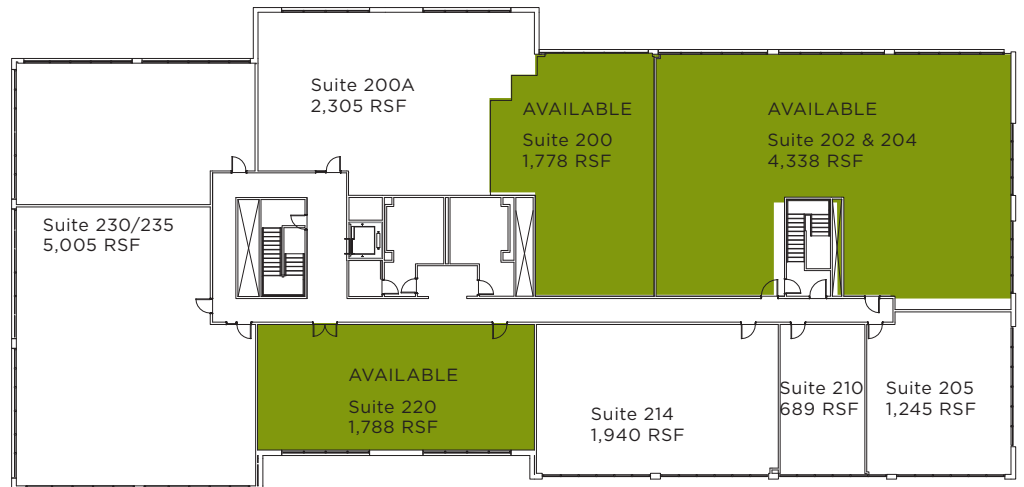

185 Milwaukee Avenue
Lincolnshire, IL

300 Village Green Drive
Lincolnshire, IL