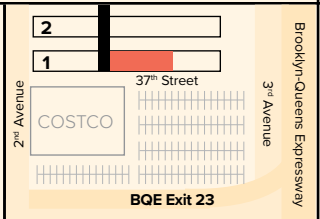

One block from the 36th St Station
(D, N + R lines)

Directly off of BQE Exit 23
Over 1100 parking spots
Electric vehicle charging stations

Adjacent to the Brooklyn Greenway
5 on-site CitiBike Stations
Secure bike racks

Accessible by Ferry
At Brooklyn Army Terminal
**Bush Terminal Ferry Landing (coming soon)*

Planned
Bush Terminal
Ferry

BUILDING 1 RETAIL FRONTAGE

99'-0" W X 30'-6" H

BUILDING 1, GROUND FLOOR

8,328 USF

BUILDING 1, 2ND FLOOR