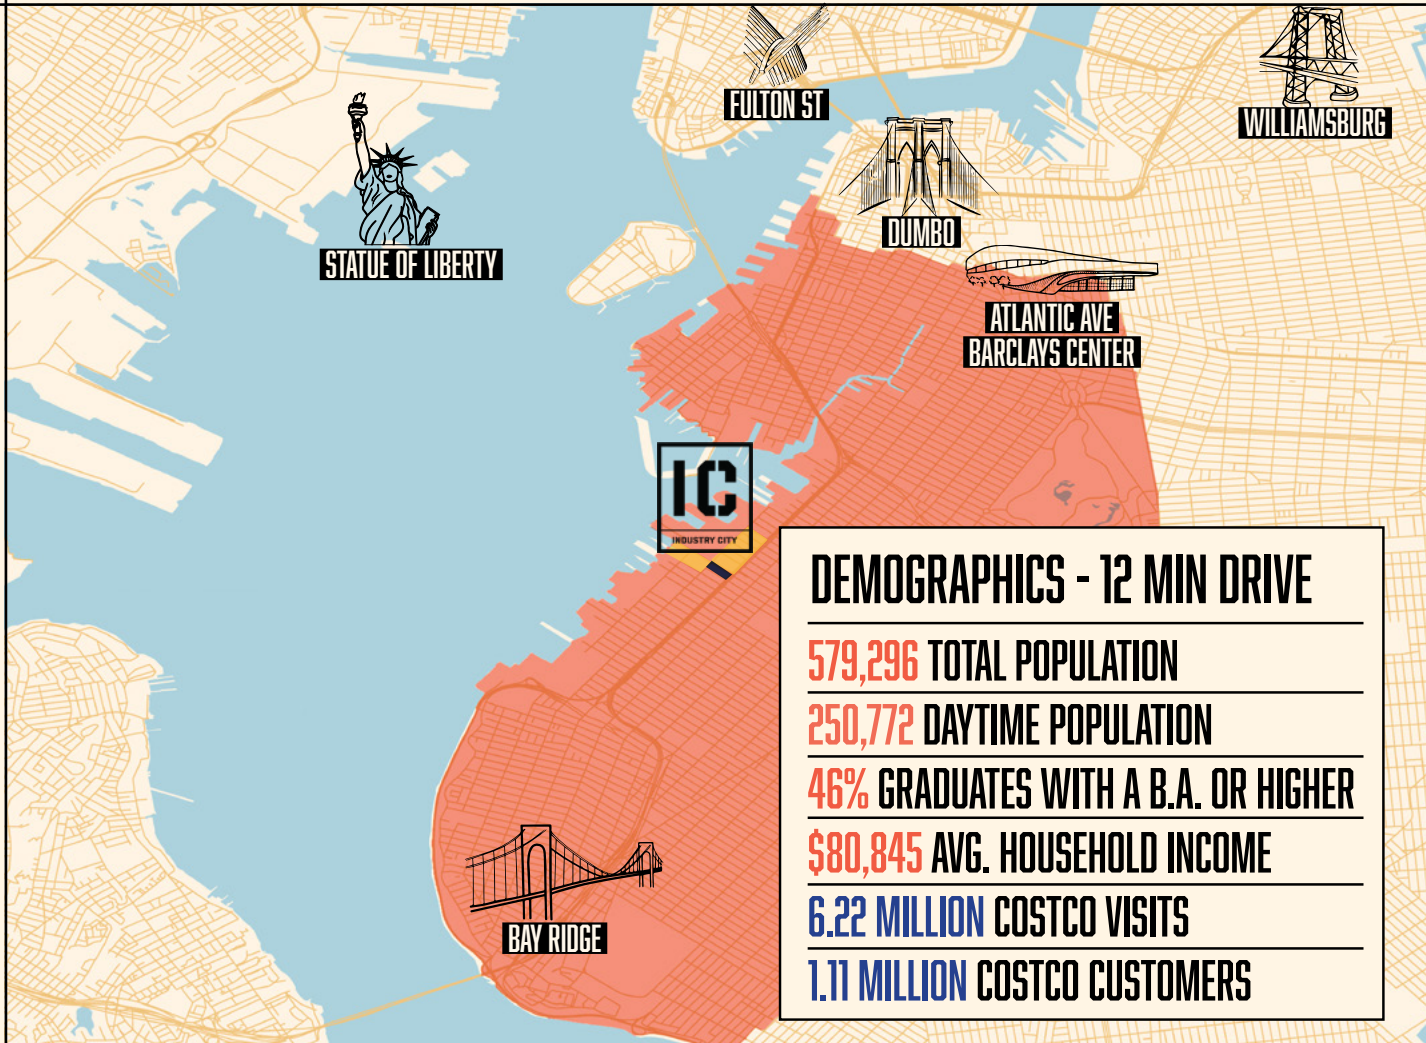

THE JAPAN
VILLAGE

WORLD MARKET

MICRO CENTER
computers & electronics

OFF
5TH

buybuy BABY

BED BATH &
BEYOND

36TH STREET STATION
D N R

TRANSPORTATION

BQE Exit 23

A CITY WITHIN A CITY

Industry City is a one-stop destination of experiences, eateries, events and everything in between. The waterfront green spaces, immersive retail, and public art installations make for an entire day of discovery. **IC's diverse mix of culture and locally born businesses is as authentic a New York experience as it gets.**