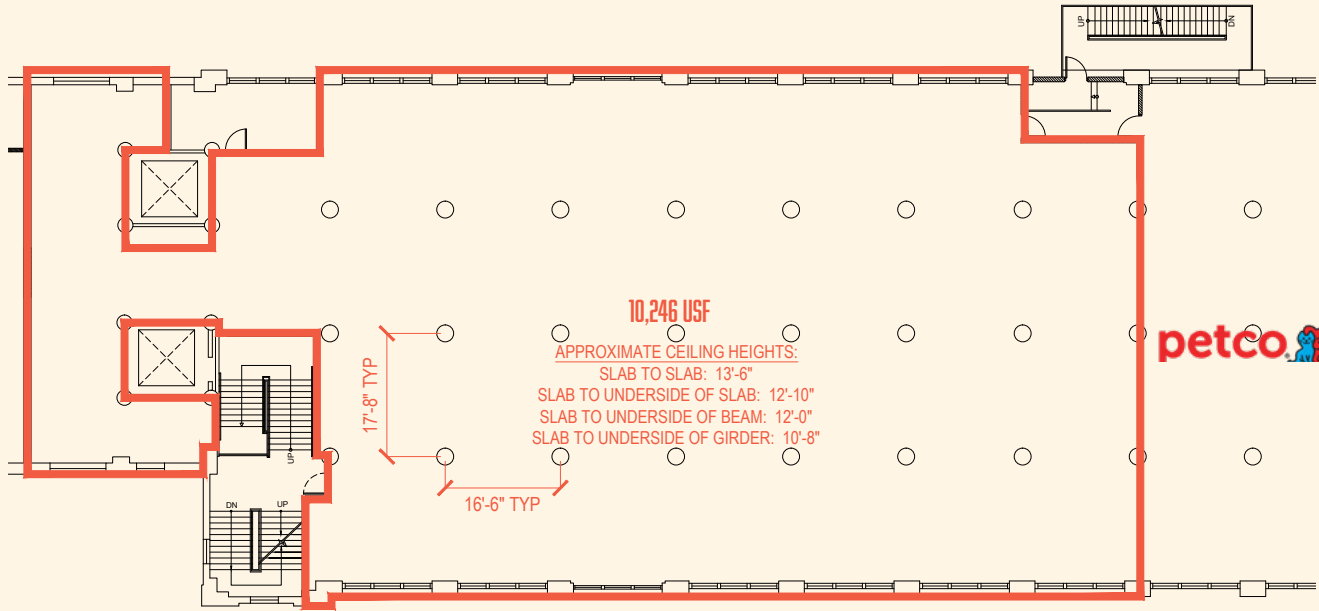

BUILDING 1, 2ND FLOOR

10,246 USF

2

1

37th Street

COSTCO

2nd Avenue

3rd Avenue

Brooklyn-Queens Expressway

BQE Exit 23