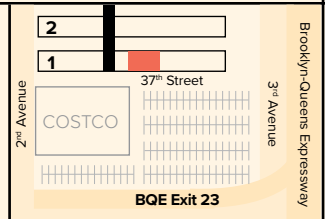

Accessible by Ferry
At Brooklyn Army Terminal
**Bush Terminal Ferry Landing (coming soon)*

Planned
Bush Terminal
Ferry

BUILDING 1 RETAIL FRONTAGE

99'-0" W X 30'-6" H

BUILDING 1, GROUND FLOOR

8,328 USF

BUILDING 1, 2ND FLOOR