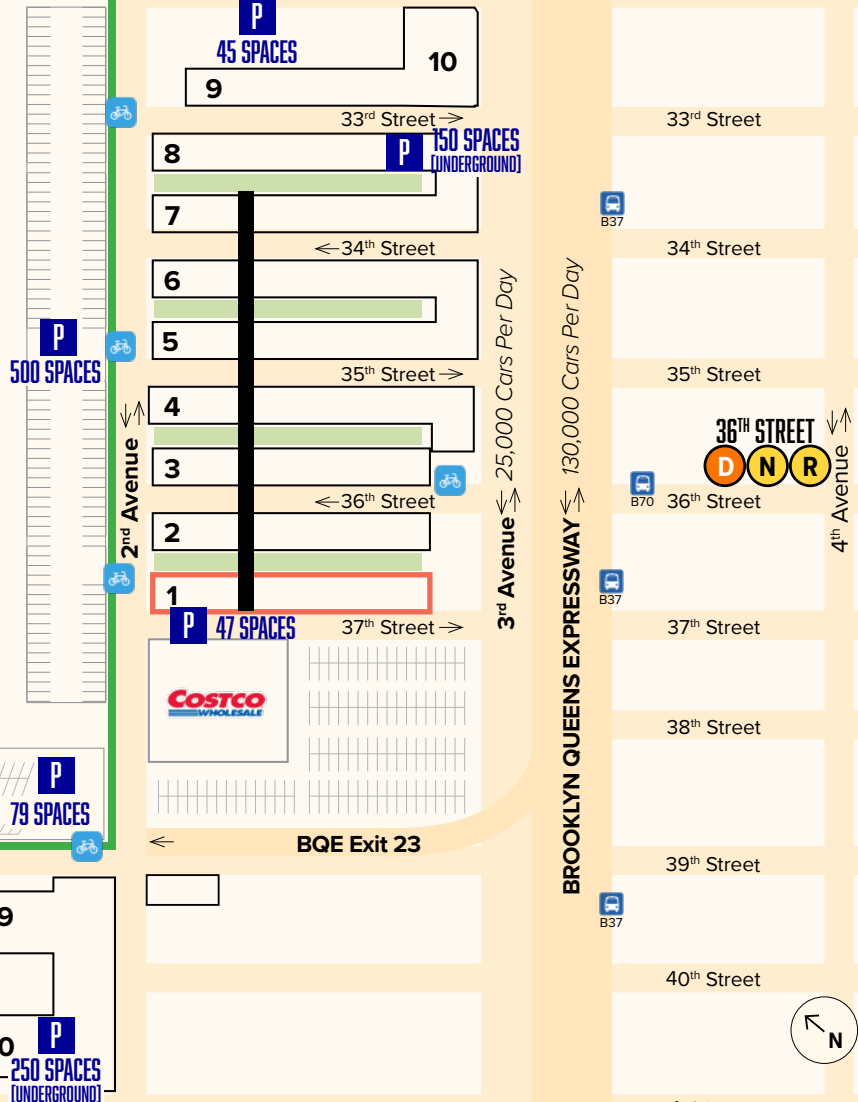

THE JAPAN
VILLAGE

WORLD MARKET

MICRO CENTER
computers & electronics

OFF
5TH

buybuy BABY

BED BATH &
BEYOND

36TH STREET STATION
D N R

TRANSPORTATION

One block from the 36th St Station
(D, N + R lines)

Directly off of BQE Exit 23
Over 1100 parking spots
Electric vehicle charging stations

Adjacent to the Brooklyn Greenway
5 on-site CitiBike Stations
Secure bike racks

Accessible by Ferry
At Brooklyn Army Terminal
**Bush Terminal Ferry Landing (coming soon)*

Planned
Bush Terminal
Ferry

BUILDING 1 RETAIL FRONTAGE

99'-0" W X 30'-6" H

BUILDING 1, GROUND FLOOR

8,328 USF

BUILDING 1, 2ND FLOOR

10,246 USF

2

1

37th Street

COSTCO

2nd Avenue

3rd Avenue

Brooklyn-Queens Expressway