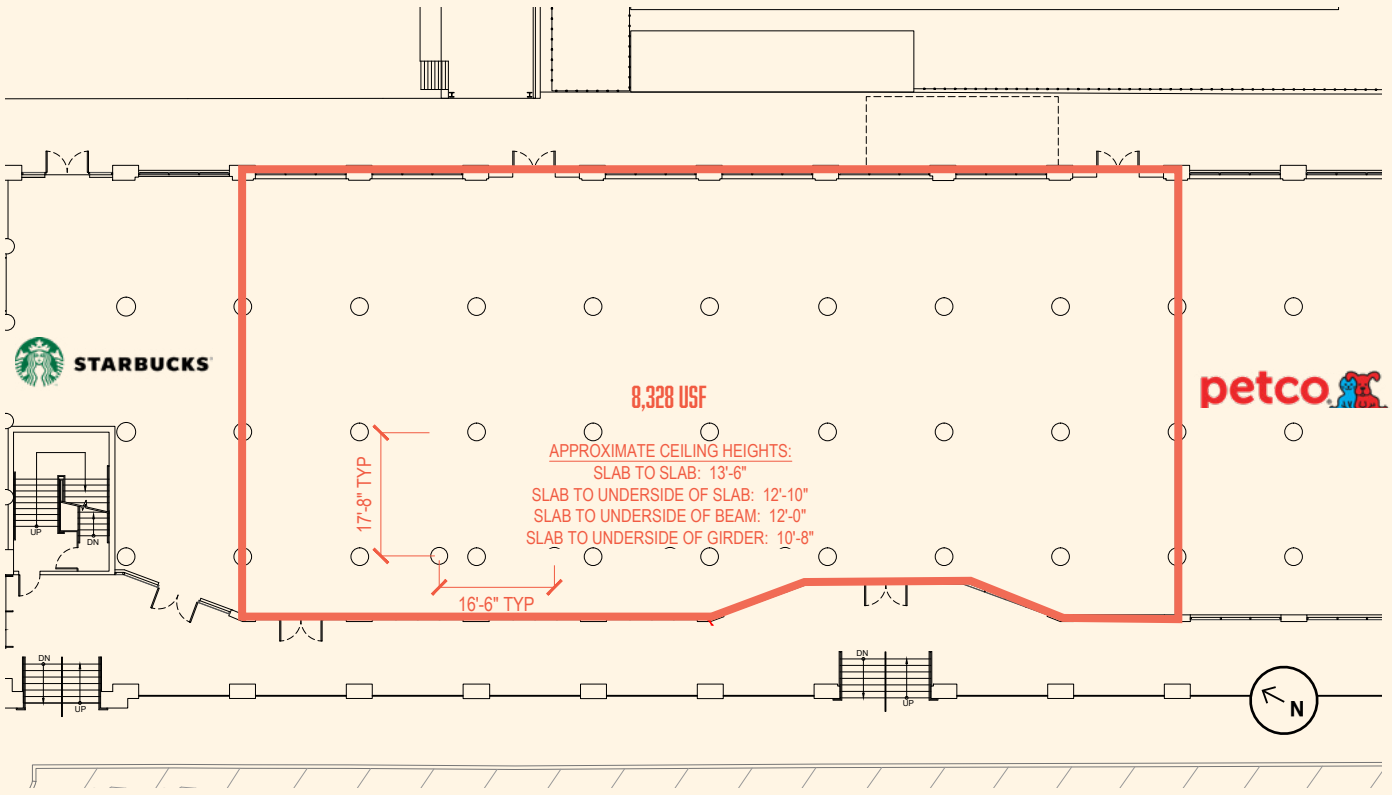

Accessible by Ferry
At Brooklyn Army Terminal
**Bush Terminal Ferry Landing (coming soon)*

Planned
Bush Terminal
Ferry

BUILDING 1 RETAIL FRONTAGE

99'-0" W X 30'-6" H

BUILDING 1, GROUND FLOOR

8,328 USF

BUILDING 1, 2ND FLOOR