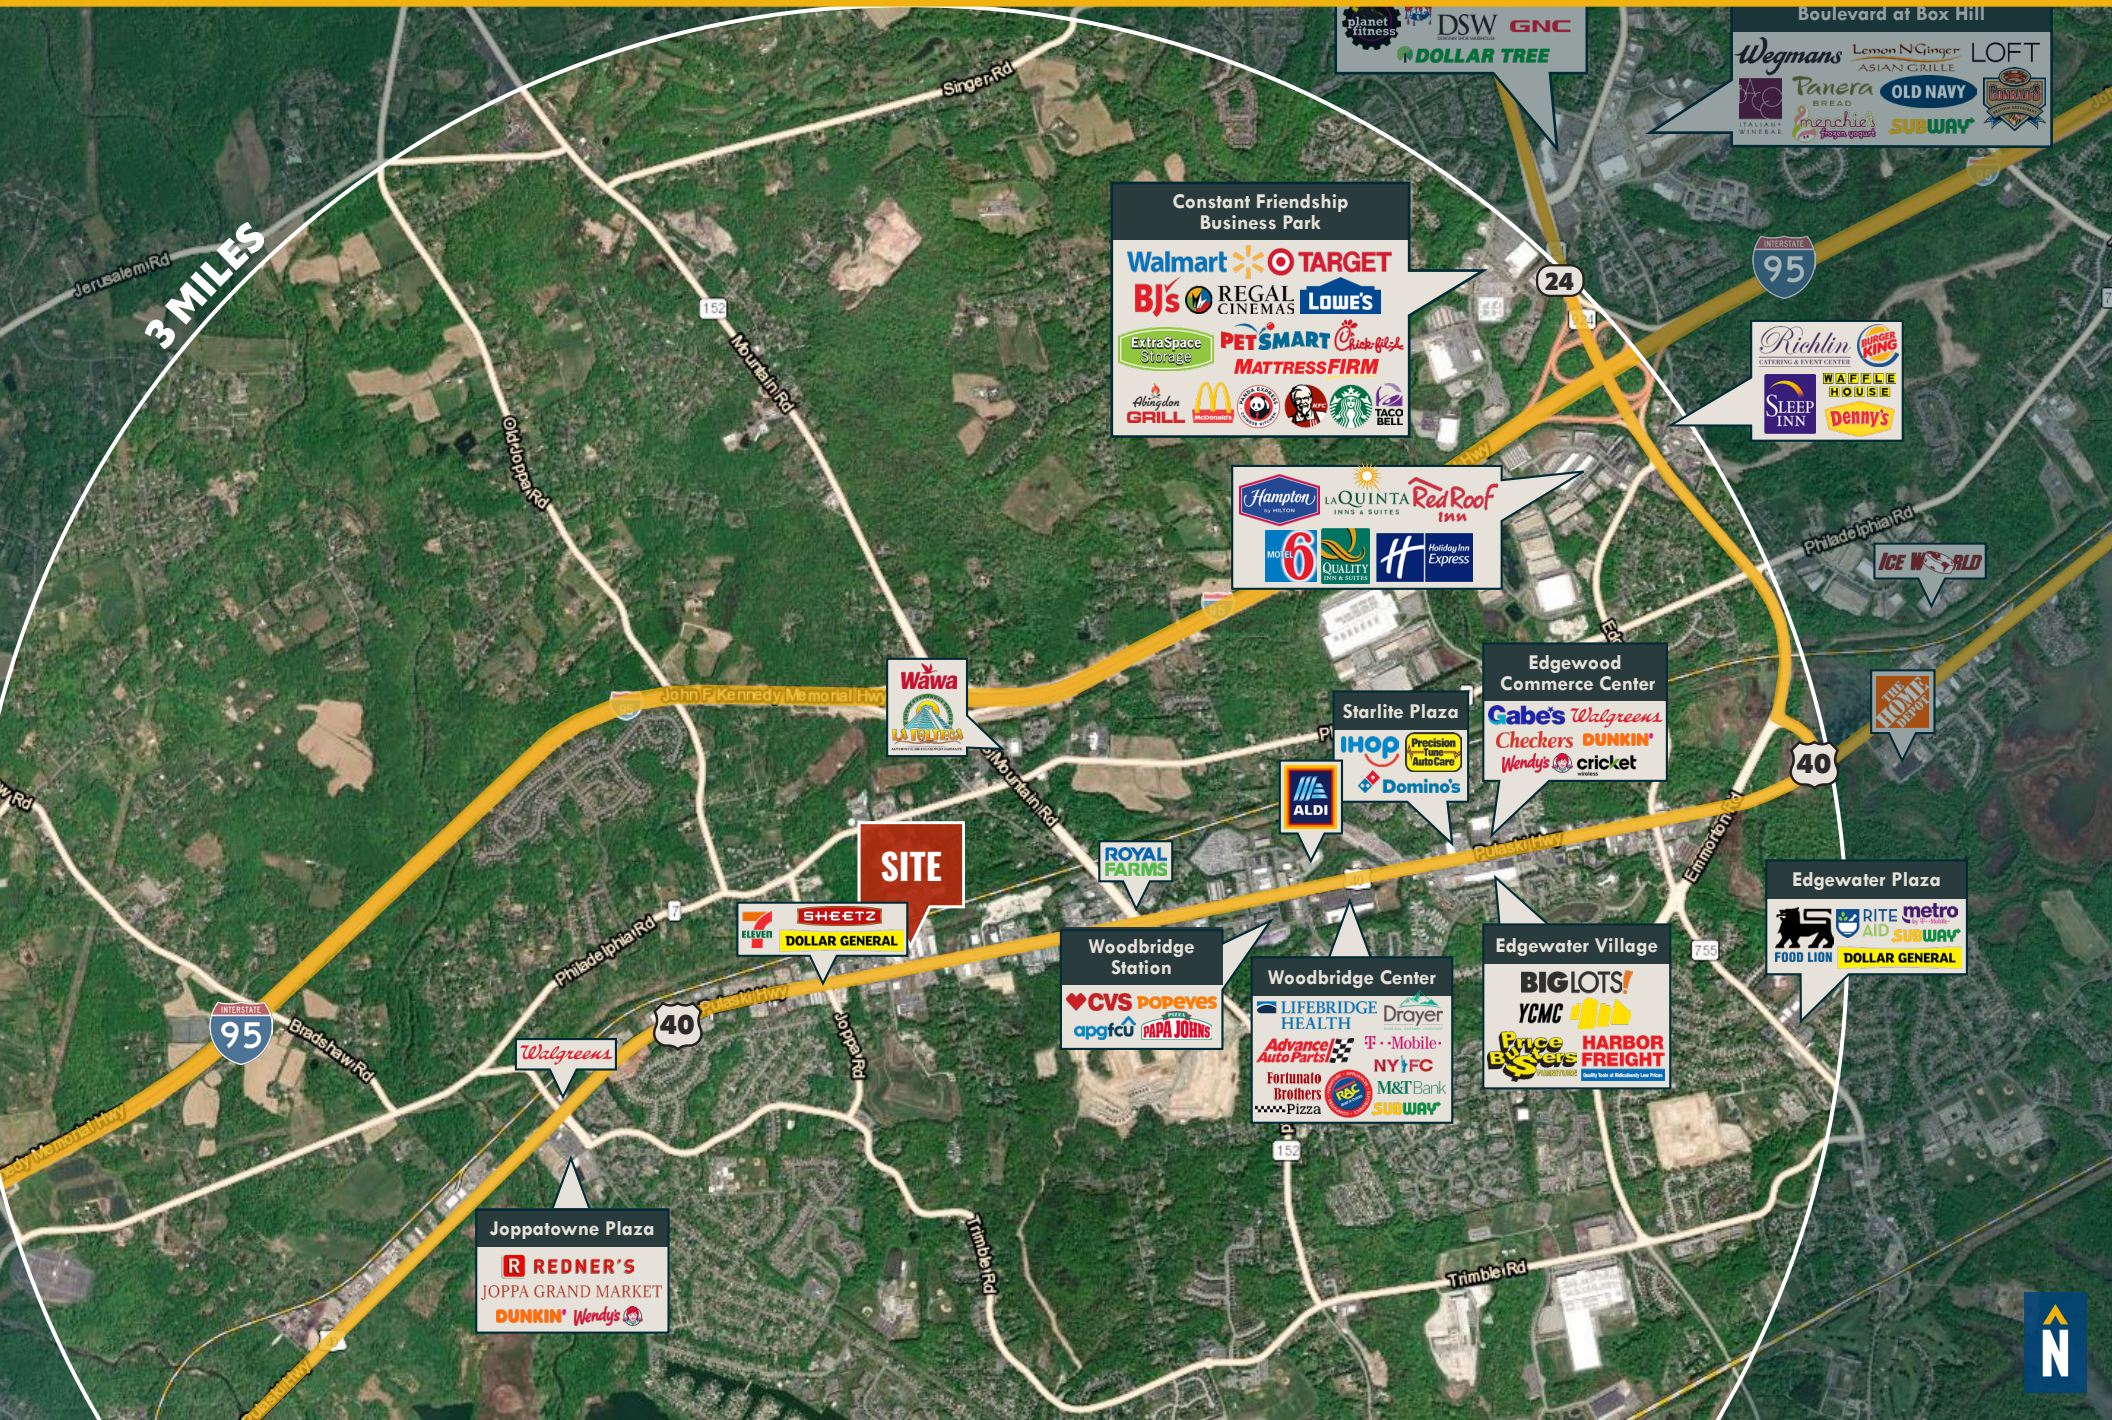

FLOOR PLANS

MARKET AERIAL

3 MILES

SITE

Constant Friendship Business Park

- Walmart
- Target
- BJ's
- REGAL CINEMAS
- LOWE'S
- ExtraSpace Storage
- PETSMART
- Chick-fil-A
- MATTRESS FIRM
- Abington GRILL
- McDonald's
- Subway
- KFC
- Starbucks
- TACO BELL

Boulevard at Box Hill

- Wegmans
- Lemon N Ginger ASIAN GRILLE
- LOFT
- Panera BREAD
- OLD NAVY
- menchie's
- SUBWAY
- MINERAL

- Hampton by Hilton
- LA QUINTA INNS & SUITES
- Red Roof Inn
- MOTEL 6
- QUALITY INN & SUITES
- H Holiday Inn Express

Edgewood Commerce Center

- Gabe's
- Walgreens
- Checkers
- DUNKIN'
- Wendy's
- cricket

- 7 ELEVEN
- SHEETZ
- DOLLAR GENERAL

Woodbridge Station

- CVS
- POPEYES
- apgaU
- PAPA JOHN'S

Woodbridge Center

- LIFEBRIDGE HEALTH
- Drayer
- Advance Auto Parts
- T-Mobile
- NYFC
- Fortunato Brothers
- M&T Bank
- Pizza
- RBC
- SUBWAY

Edgewater Village

- BIGLOTS!
- YCMC
- Price Busters
- HARBOR FREIGHT

Edgewater Plaza

- RITE AID
- metro
- FOOD LION
- DOLLAR GENERAL
- SUBWAY

Joppatowne Plaza

- REDNER'S
- JOPPA GRAND MARKET
- DUNKIN'
- Wendy's