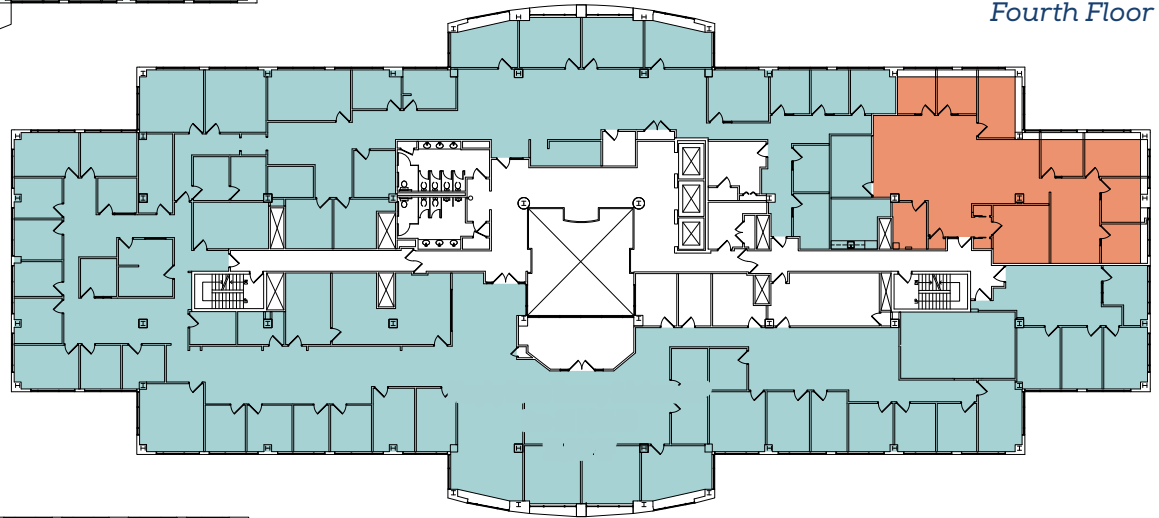

# 300 CROWN COLONY

<b>First Floor:</b>	20,681 SF
<b>Second Floor:</b>	23,684 SF
<b>Third Floor:</b>	24,106 SF
<b>Fourth Floor:</b>	25,179 SF
<b>Fifth Floor:</b>	24,507 SF

First Floor

Second Floor

Third Floor

Fourth Floor

Fifth Floor