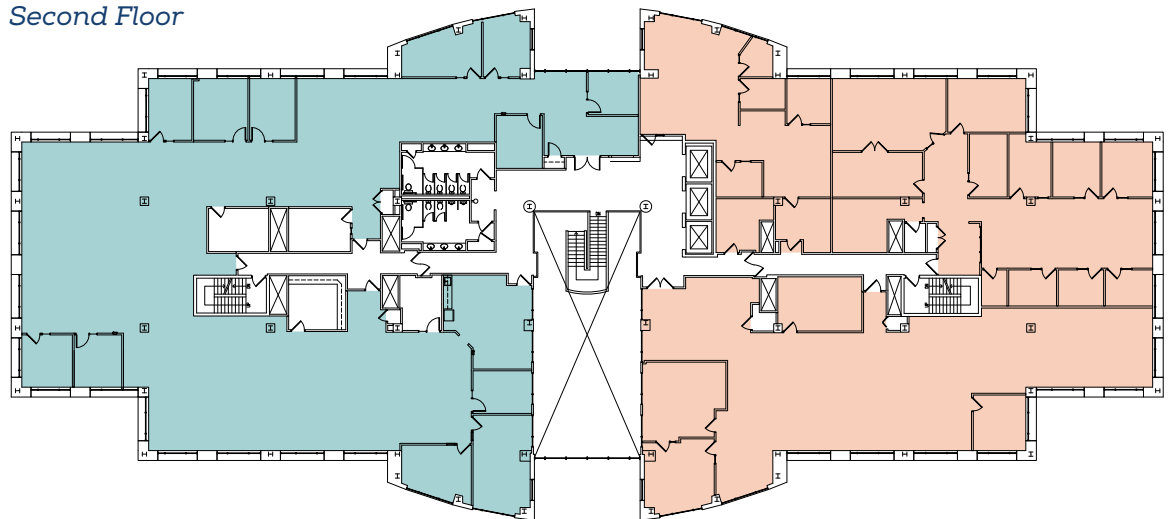

# 300 CROWN COLONY

<b>First Floor:</b>	20,681 SF
<b>Second Floor:</b>	23,684 SF
<b>Third Floor:</b>	24,106 SF
<b>Fourth Floor:</b>	25,179 SF
<b>Fifth Floor:</b>	24,507 SF

First Floor

Second Floor

Third Floor

Fourth Floor

Fifth Floor