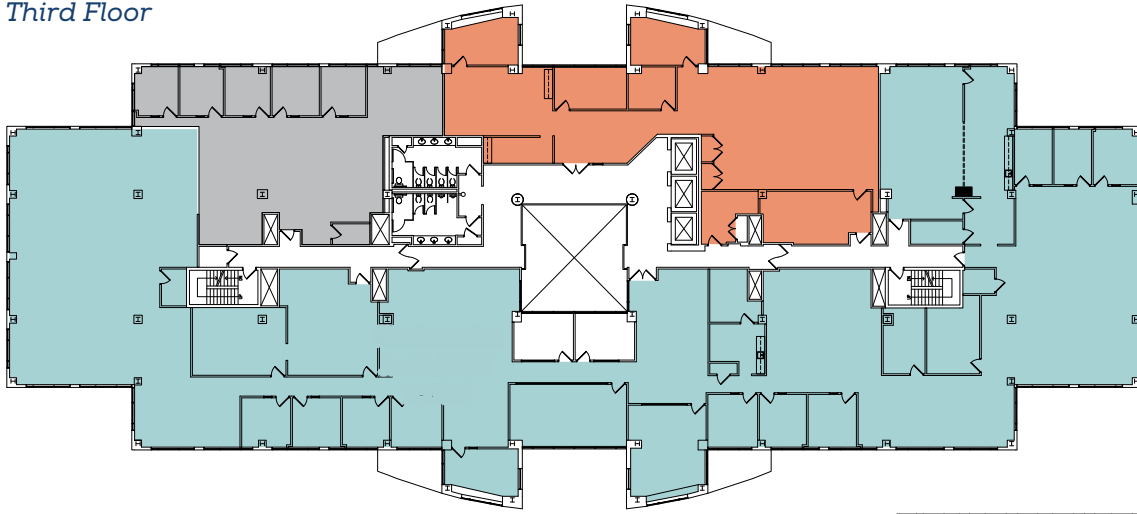

# 300 CROWN COLONY

<b>First Floor:</b>	20,681 SF
<b>Second Floor:</b>	23,684 SF
<b>Third Floor:</b>	24,106 SF
<b>Fourth Floor:</b>	25,179 SF
<b>Fifth Floor:</b>	24,507 SF

First Floor

Second Floor

Third Floor

Fourth Floor

Fifth Floor