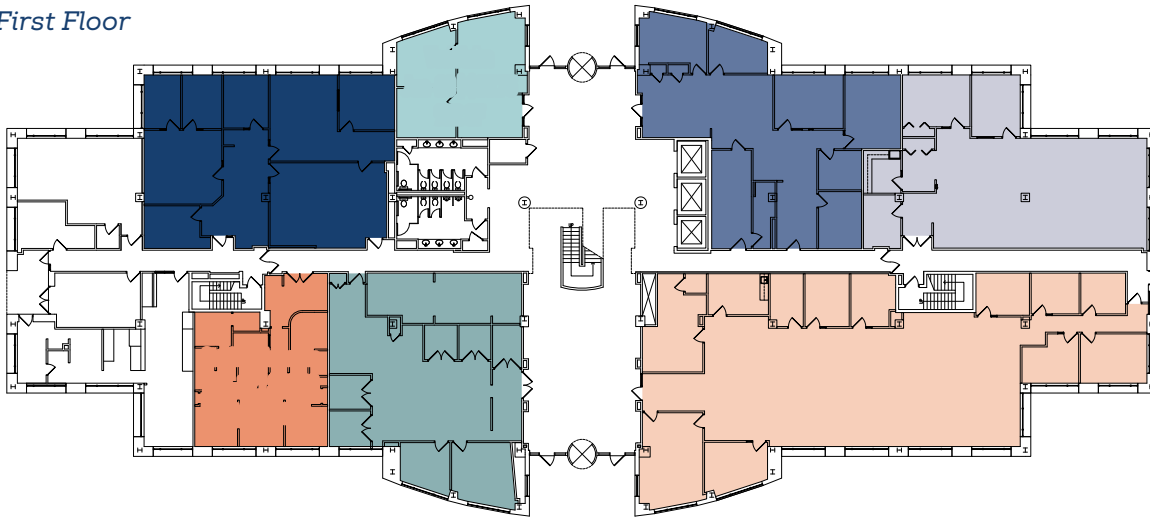

# 300 CROWN COLONY

<b>First Floor:</b>	20,681 SF
<b>Second Floor:</b>	23,684 SF
<b>Third Floor:</b>	24,106 SF
<b>Fourth Floor:</b>	25,179 SF
<b>Fifth Floor:</b>	24,507 SF

First Floor

Second Floor

Third Floor

Fourth Floor

Fifth Floor