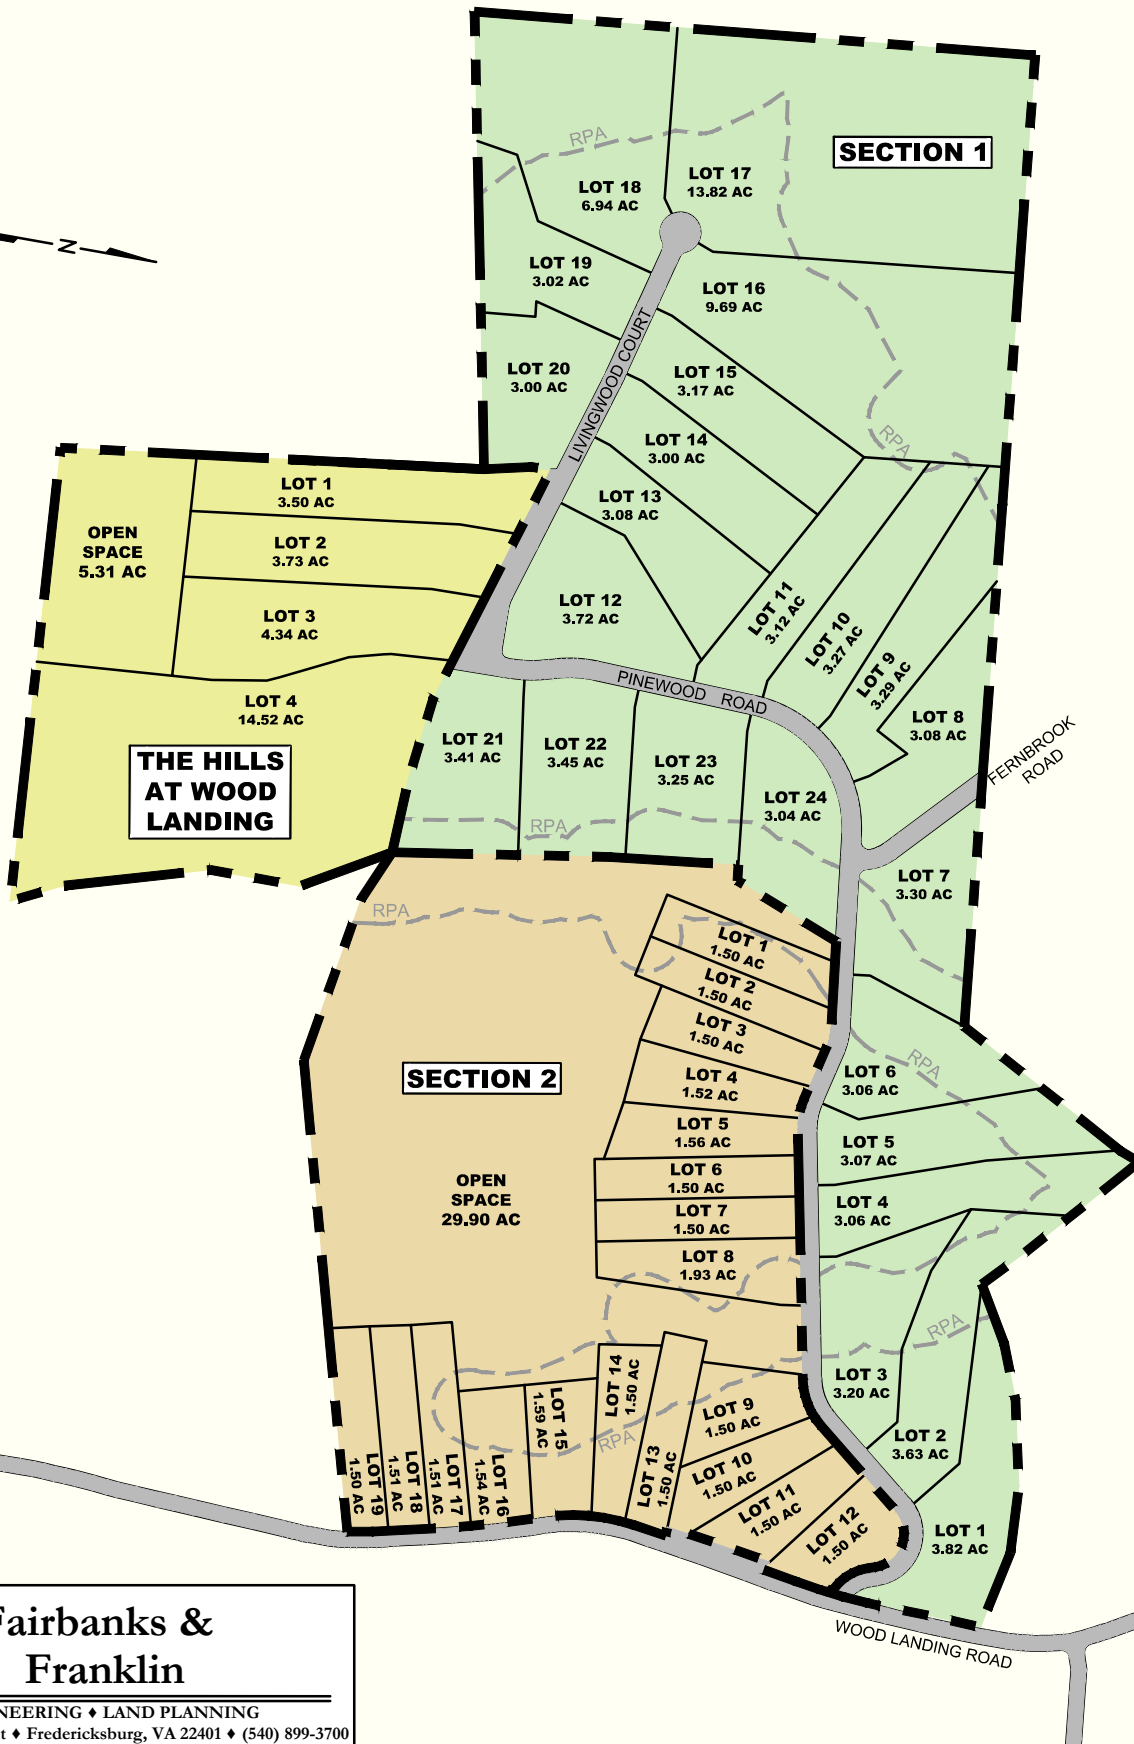

WOOD LANDING ESTATES

**Fairbanks &
Franklin**

CIVIL ENGINEERING ♦ LAND PLANNING
1005 Mahone Street ♦ Fredericksburg, VA 22401 ♦ (540) 899-3700