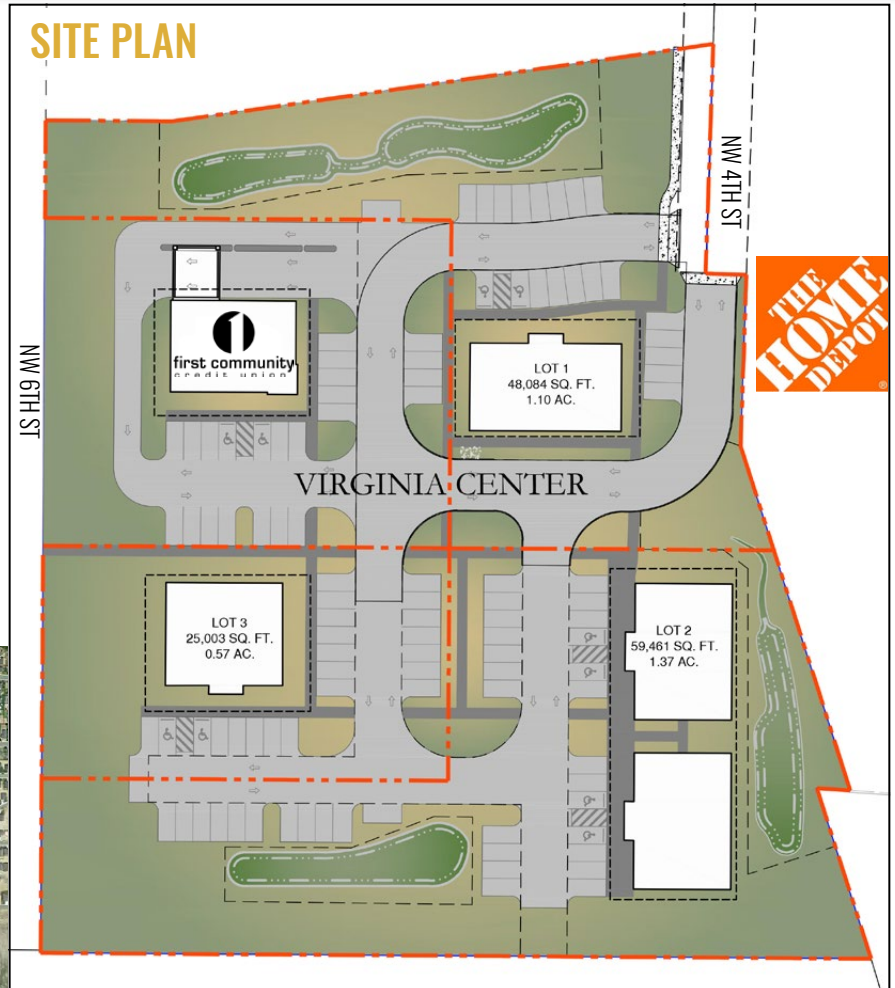

FOR SALE

$875,000 – $3,175,000

Virginia Center Retail Pad Sites Anchored by Home Depot

NW 4th Street, Redmond, OR 97756

HIGHLIGHTS

- Three pad sites available
- Level, fully ready-to-build sites with streets and utilities in place
- Seller financing, ground lease, and joint venture development opportunities
- Anchored by Home Depot
- Great visibility from 6th Street
- Strong traffic flow generated by Home Depot and Walmart
- Plenty of on-site parking
- Located on Redmond's north end close to the Highway 97 interchange

SITE PLAN

Brokers are licensed in the state of Oregon. This information has been furnished from sources we deem reliable, but for which we assume no liability. This is an exclusive listing. The information contained herein is given in confidence with the understanding that all negotiations pertaining to this property be handled through Compass Commercial Real Estate Services. All measurements are approximate.

Peter May, CCIM
Partner, Principal Broker
Cell 541.408.3888
pmay@compasscommercial.com

Russell Huntamer, CCIM
Partner, Principal Broker
Cell 541.419.2634
rh@compasscommercial.com

Eli Harrison
Broker
Cell 541.977.2890
eharrison@compasscommercial.com

COMPASS COMMERCIAL
REAL ESTATE SERVICES