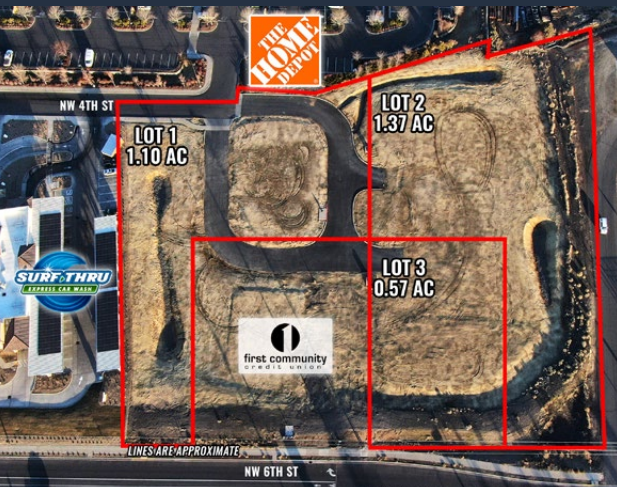

## Virginia Center Retail Pad Sites Anchored by Home Depot

NW 4th Street, Redmond, OR 97756

**Seller Financing,  
Ground Lease, & Joint Venture  
Development Opportunities!**

LOT	SF	AC	PARKING	BLDG	PRICE/ SF	PRICE
LOT 1	48,084	1.1	20	1	\$21	\$1,000,000
LOT 2	59,461	1.37	35	2	\$22	\$1,300,000
LOT 3	25,003	0.57	21	1	\$35	\$875,000
<del>LOT 4</del>	<del>35,254</del>	<del>0.01</del>	<del>23</del>	<del>1</del>	<del>\$29</del>	<del>SOLD</del>
<b>TOTAL</b>	<b>132,548</b>	<b>3.04</b>	<b>76</b>			<b>\$3,175,000</b>

# Virginia Center Retail Pad Sites Anchored by Home Depot

NW 4th Street, Redmond, OR 97756

## HIGHLIGHTS

- Three pad sites available
- Level, fully ready-to-build sites with streets and utilities in place
- Seller financing, ground lease, and joint venture development opportunities
- Anchored by Home Depot
- Great visibility from 6th Street
- Strong traffic flow generated by Home Depot and Walmart
- Plenty of on-site parking
- Located on Redmond's north end close to the Highway 97 interchange