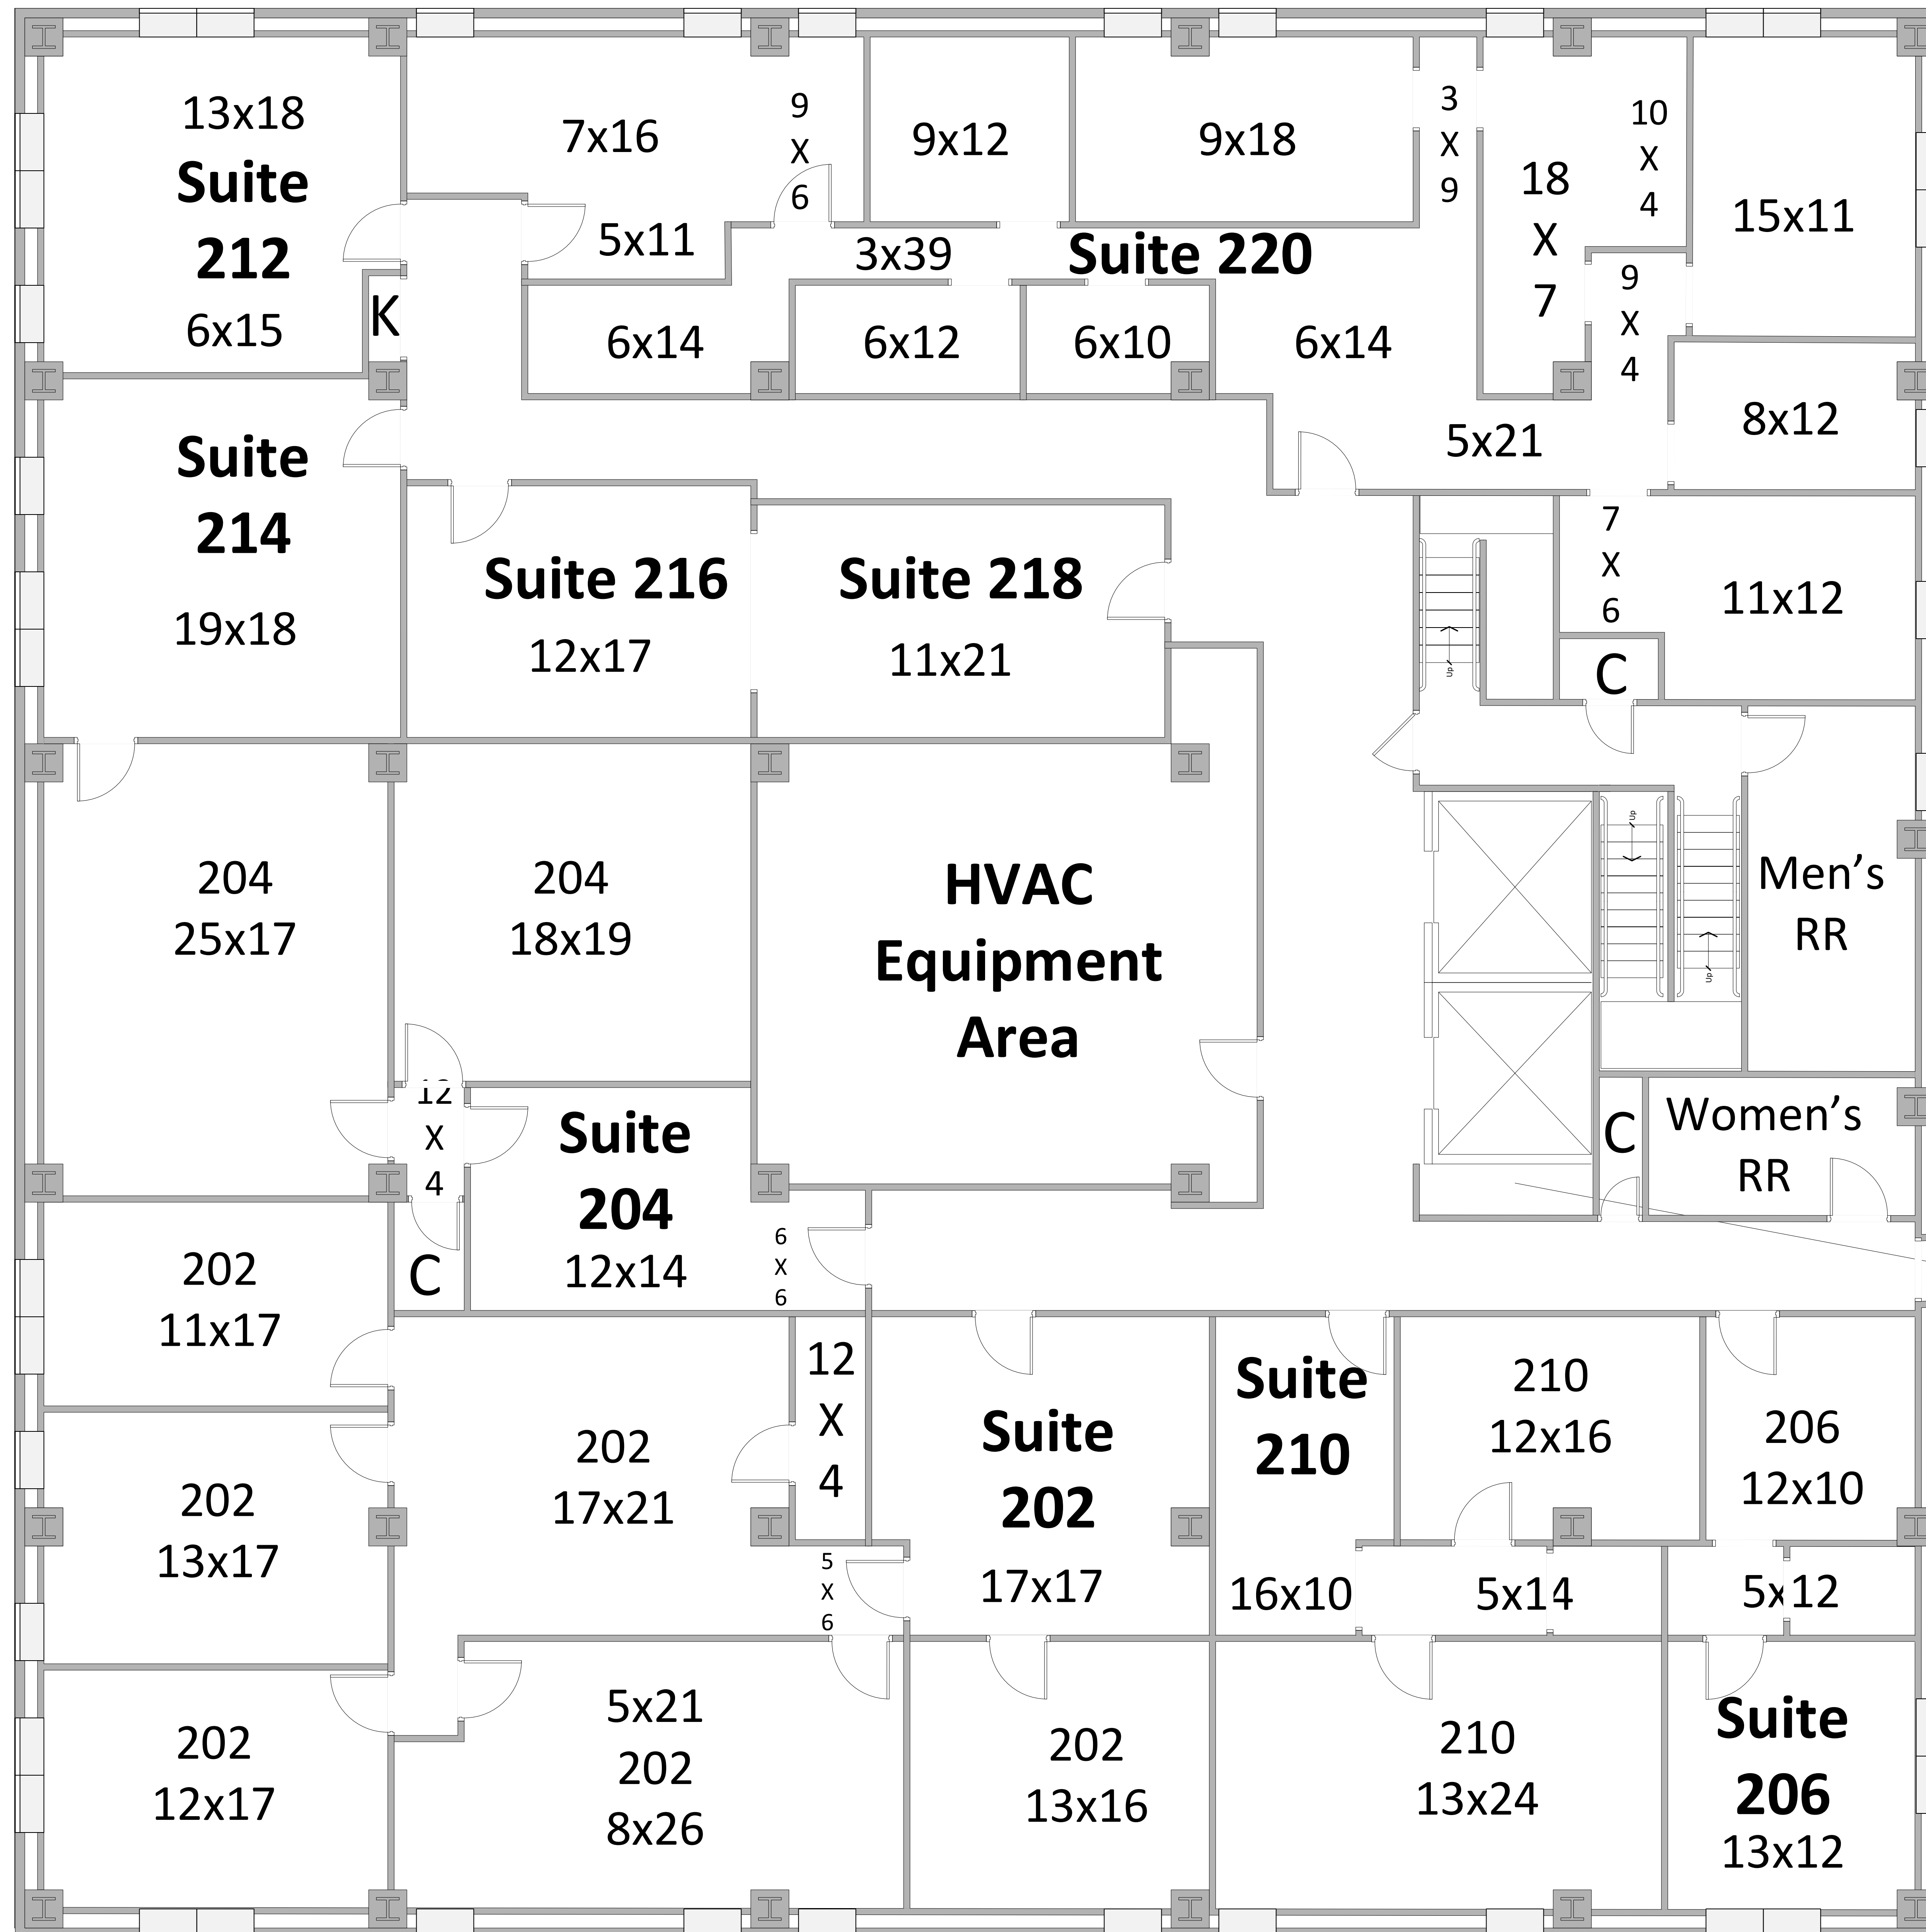

**Ardmore Main  
301 W Main St,  
Ardmore OK**

**2<sup>nd</sup> Floor  
10,100 SF**

- Suite 202 = 1,853 SF
- Suite 204 = 1,019 SF
- Suite 206 = 336 SF
- Suite 210 = 708 SF
- Suite 212 = 324 SF
- Suite 214 = 342 SF
- Suite 216 = 204 SF
- Suite 218 = 231 SF
- Suite 220 = 1,668 SF

Utility Raceways  
Fire Escape