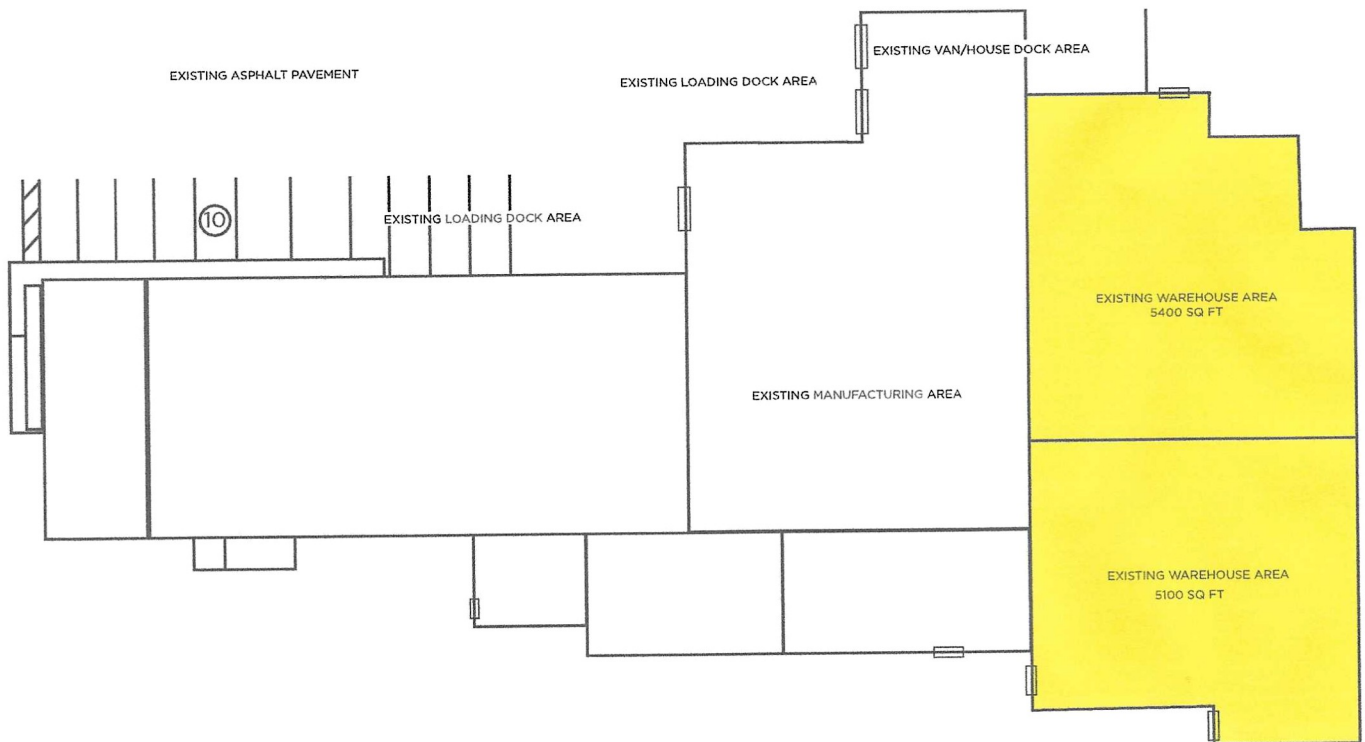

318 Bell Park Drive

FLOORPLAN

Available Space:

- 5400 SF floor space - 17' ceiling height
- 5100 SF floor space - 9'-6" ceiling height
- 5100 SF concrete mezzanine- 9' to 10' ceiling height