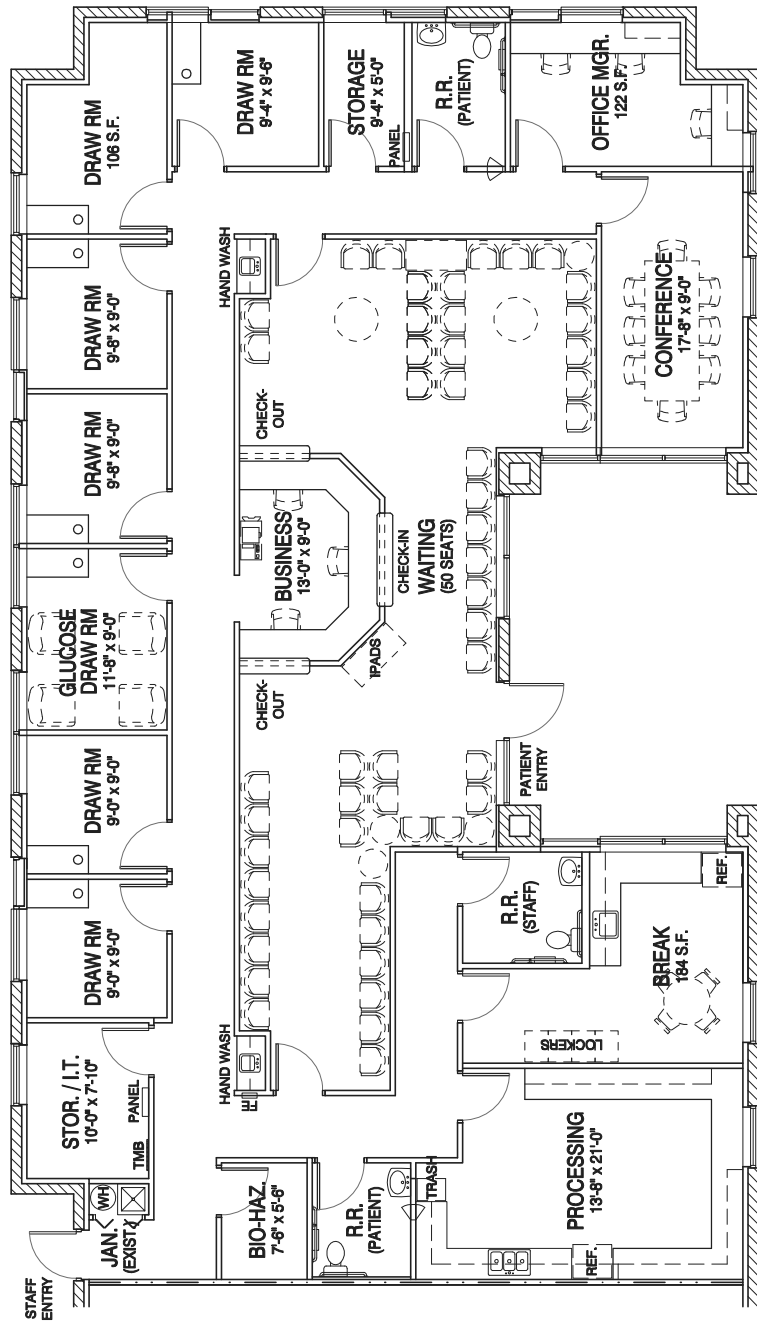

KQ# 2019036
GENERAL NOTES:
 ROOM SIZES NOTED ARE APPROXIMATE.
 FURNITURE, EQUIPMENT, ETC. SHOWN ON THIS PLAN ARE INTENDED ONLY TO INDICATE SCALE AND USABILITY OF SPACE. THEY ARE NOT NECESSARILY INCLUDED AS A STANDARD TENANT IMPROVEMENT.

THIS PLAN SHOULD NOT BE USED FOR CONSTRUCTION.

PRELIMINARY FLOOR PLAN

SCALE: 1/8" = 1'-0"

NOT FOR CONSTRUCTION