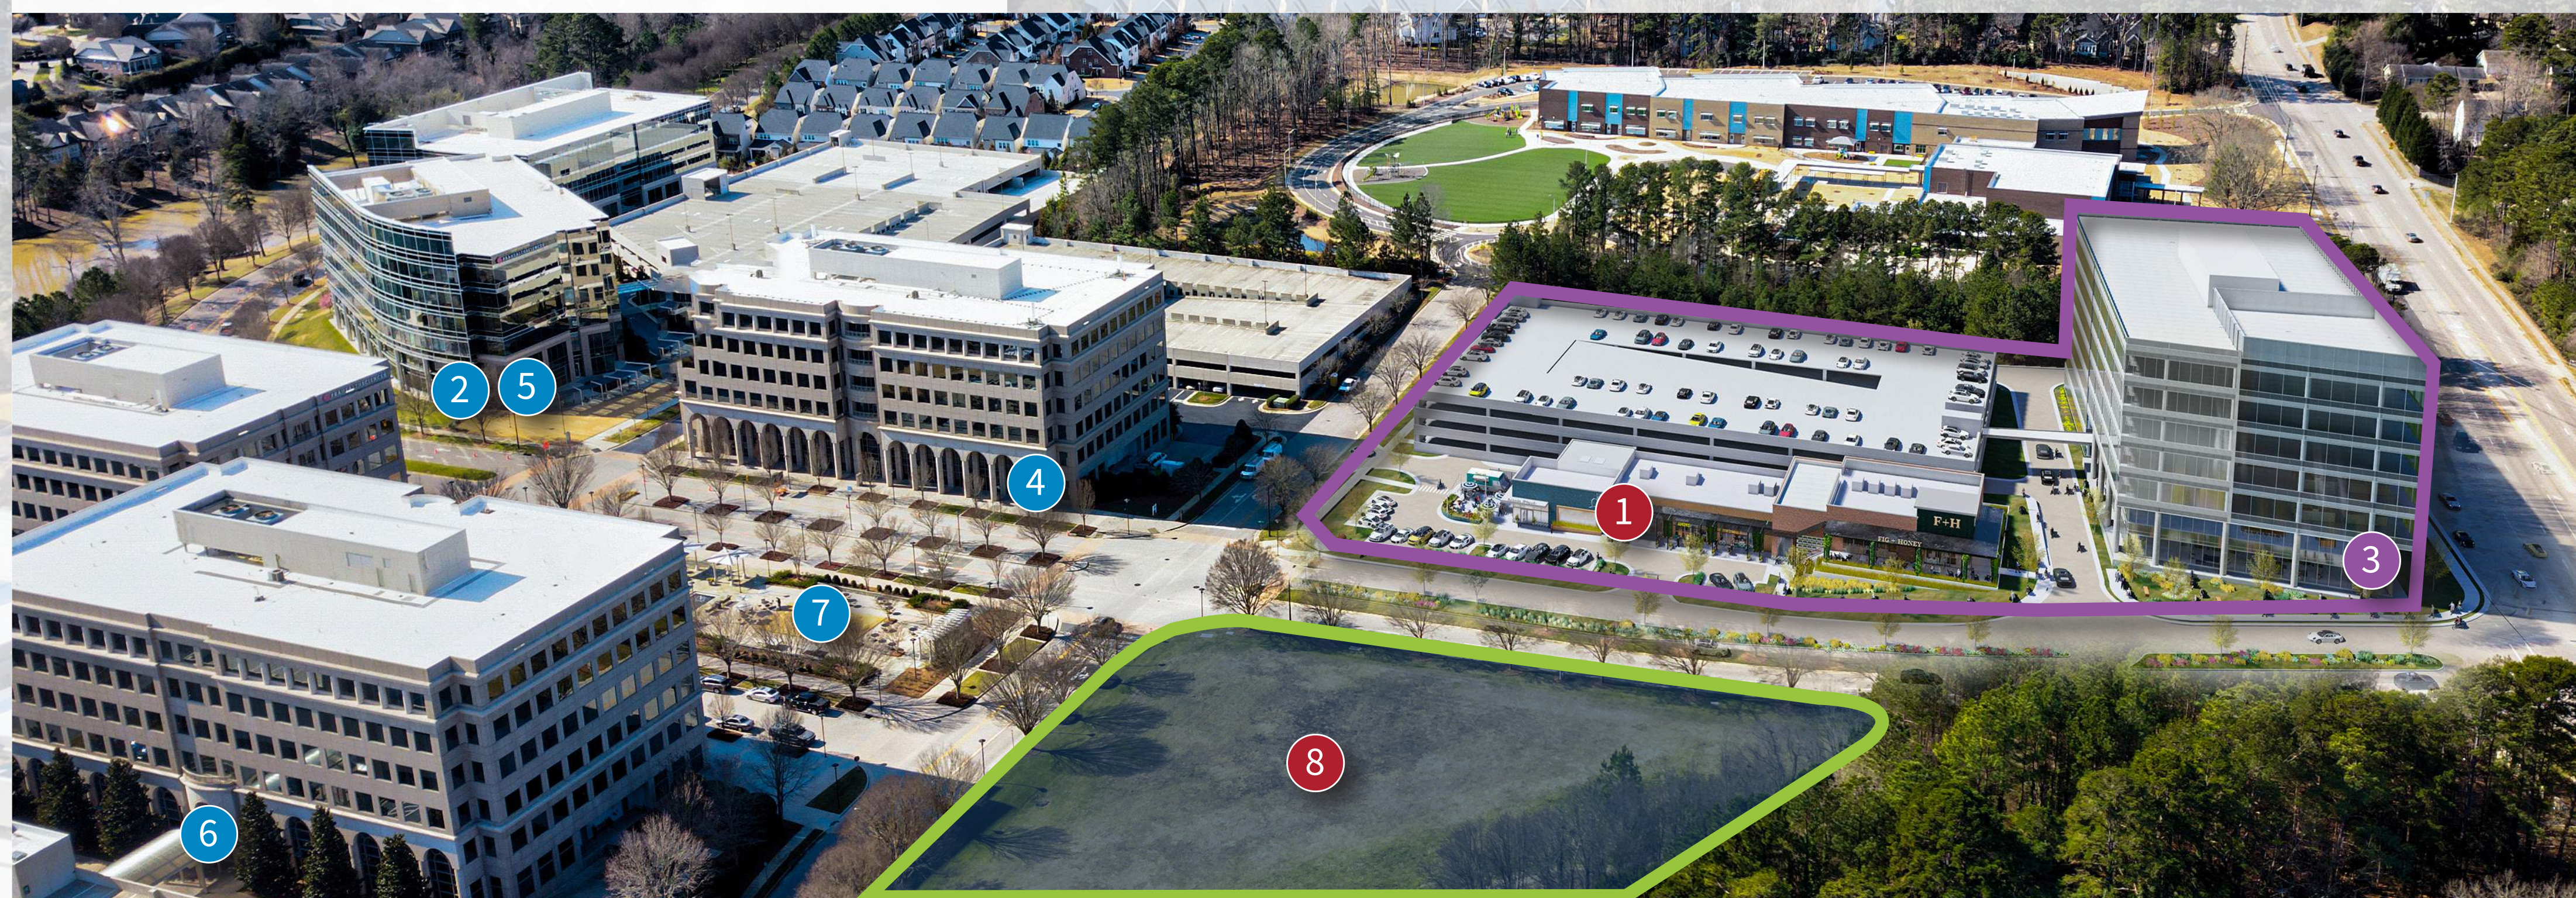

GLENLAKE THREE  
**CAMPUS AMENITIES**  
 EVERYTHING AT YOUR FINGERTIPS

**1** RETAIL SITES  
 13K SF UNDER CONSTRUCTION

**2** THE VERVE  
 COLLABORATIVE LOUNGE

**3** THE VERVE  
 COWORKING LOUNGE & EVENT SPACE

**4** TAKE 5  
 CAFE

**5** VELOCITY  
 FITNESS CENTER

**950K**  
 TOTAL RSF  
**CLASS A**  
 WORKSPACE  
**7**  
 BUILDINGS

- UNDER CONSTRUCTION
- FUTURE DEVELOPMENT
- RETAIL
- EXISTING AMENITIES

**8** RETAIL SITE  
 FUTURE DEVELOPMENT

**7** COURTYARD  
 SOCIAL GATHERINGS

**6** SPARK  
 CONFERENCE CENTER