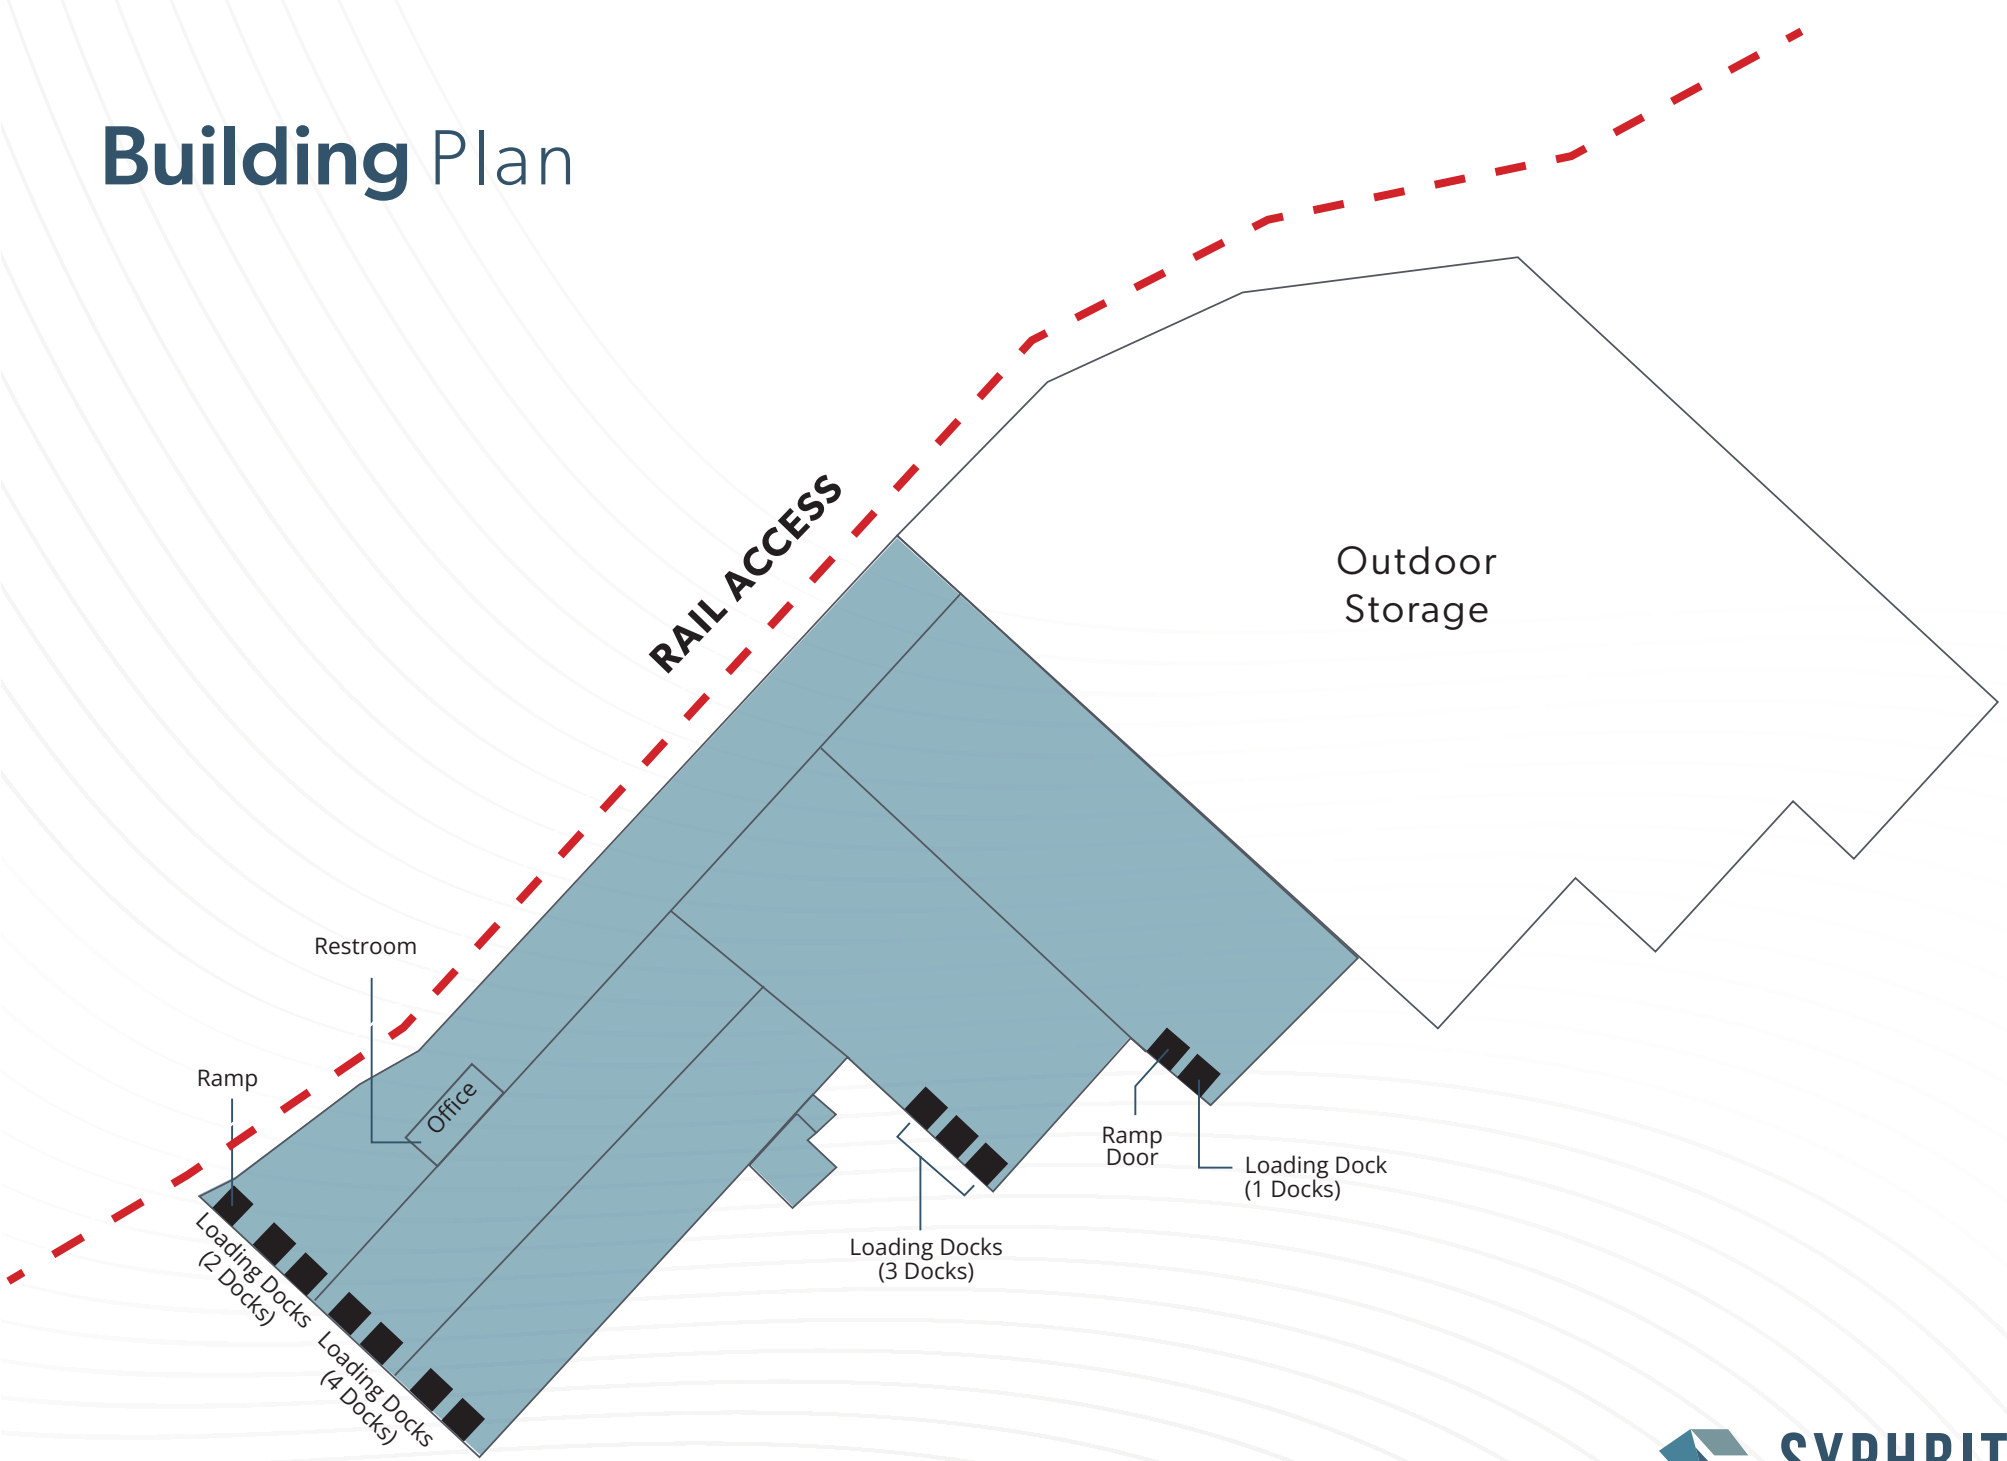

# SYPHRIT

INDUSTRIAL PARK

1101 SYPHRIT RD | WELLFORD, SC

PROPERTY SIZE: 83,881 SF

DOCK DOORS: 10

GRADE LEVEL DOORS: 2

CLEAR HEIGHT: 20-22'

SPRINKLER: Yes

**OUTDOOR STORAGE**

# Building Plan