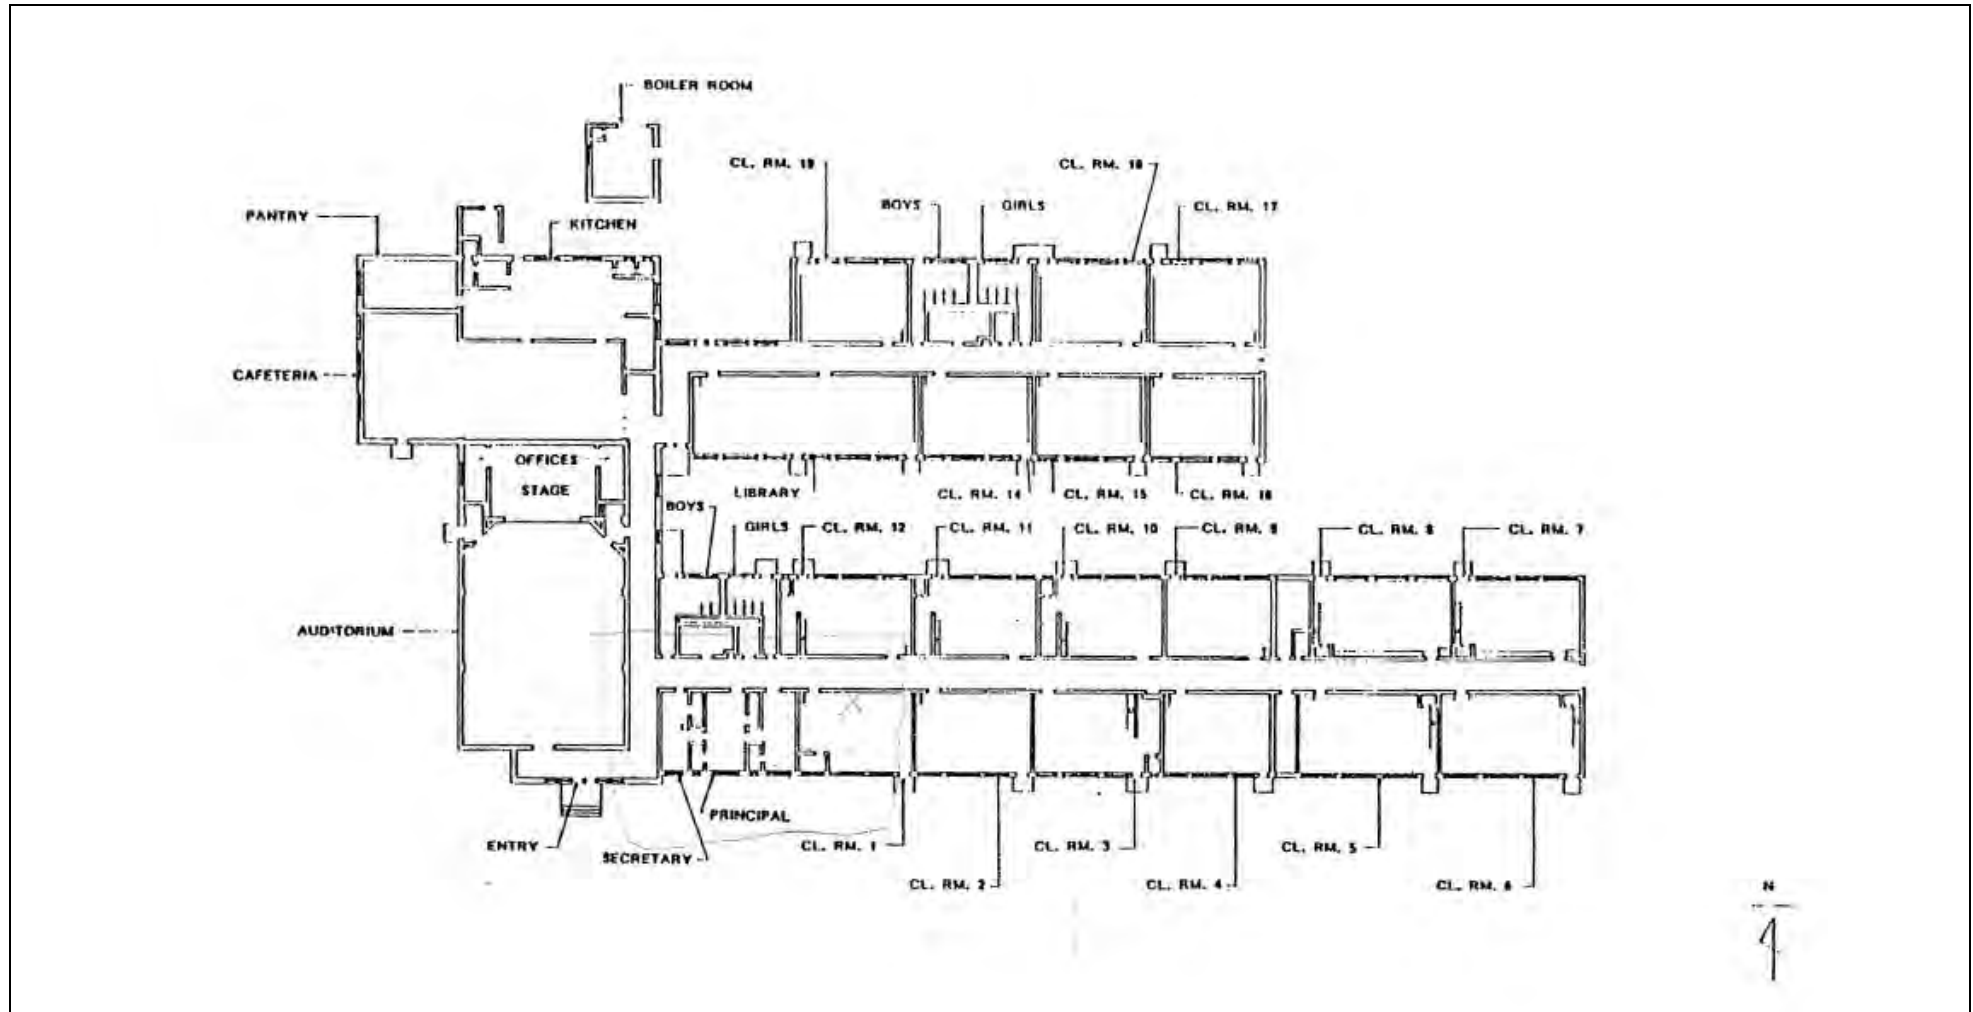

Raines Elementary School (Jackson Public School)

156 N Flag Chapel Rd, Jackson, MS 39209