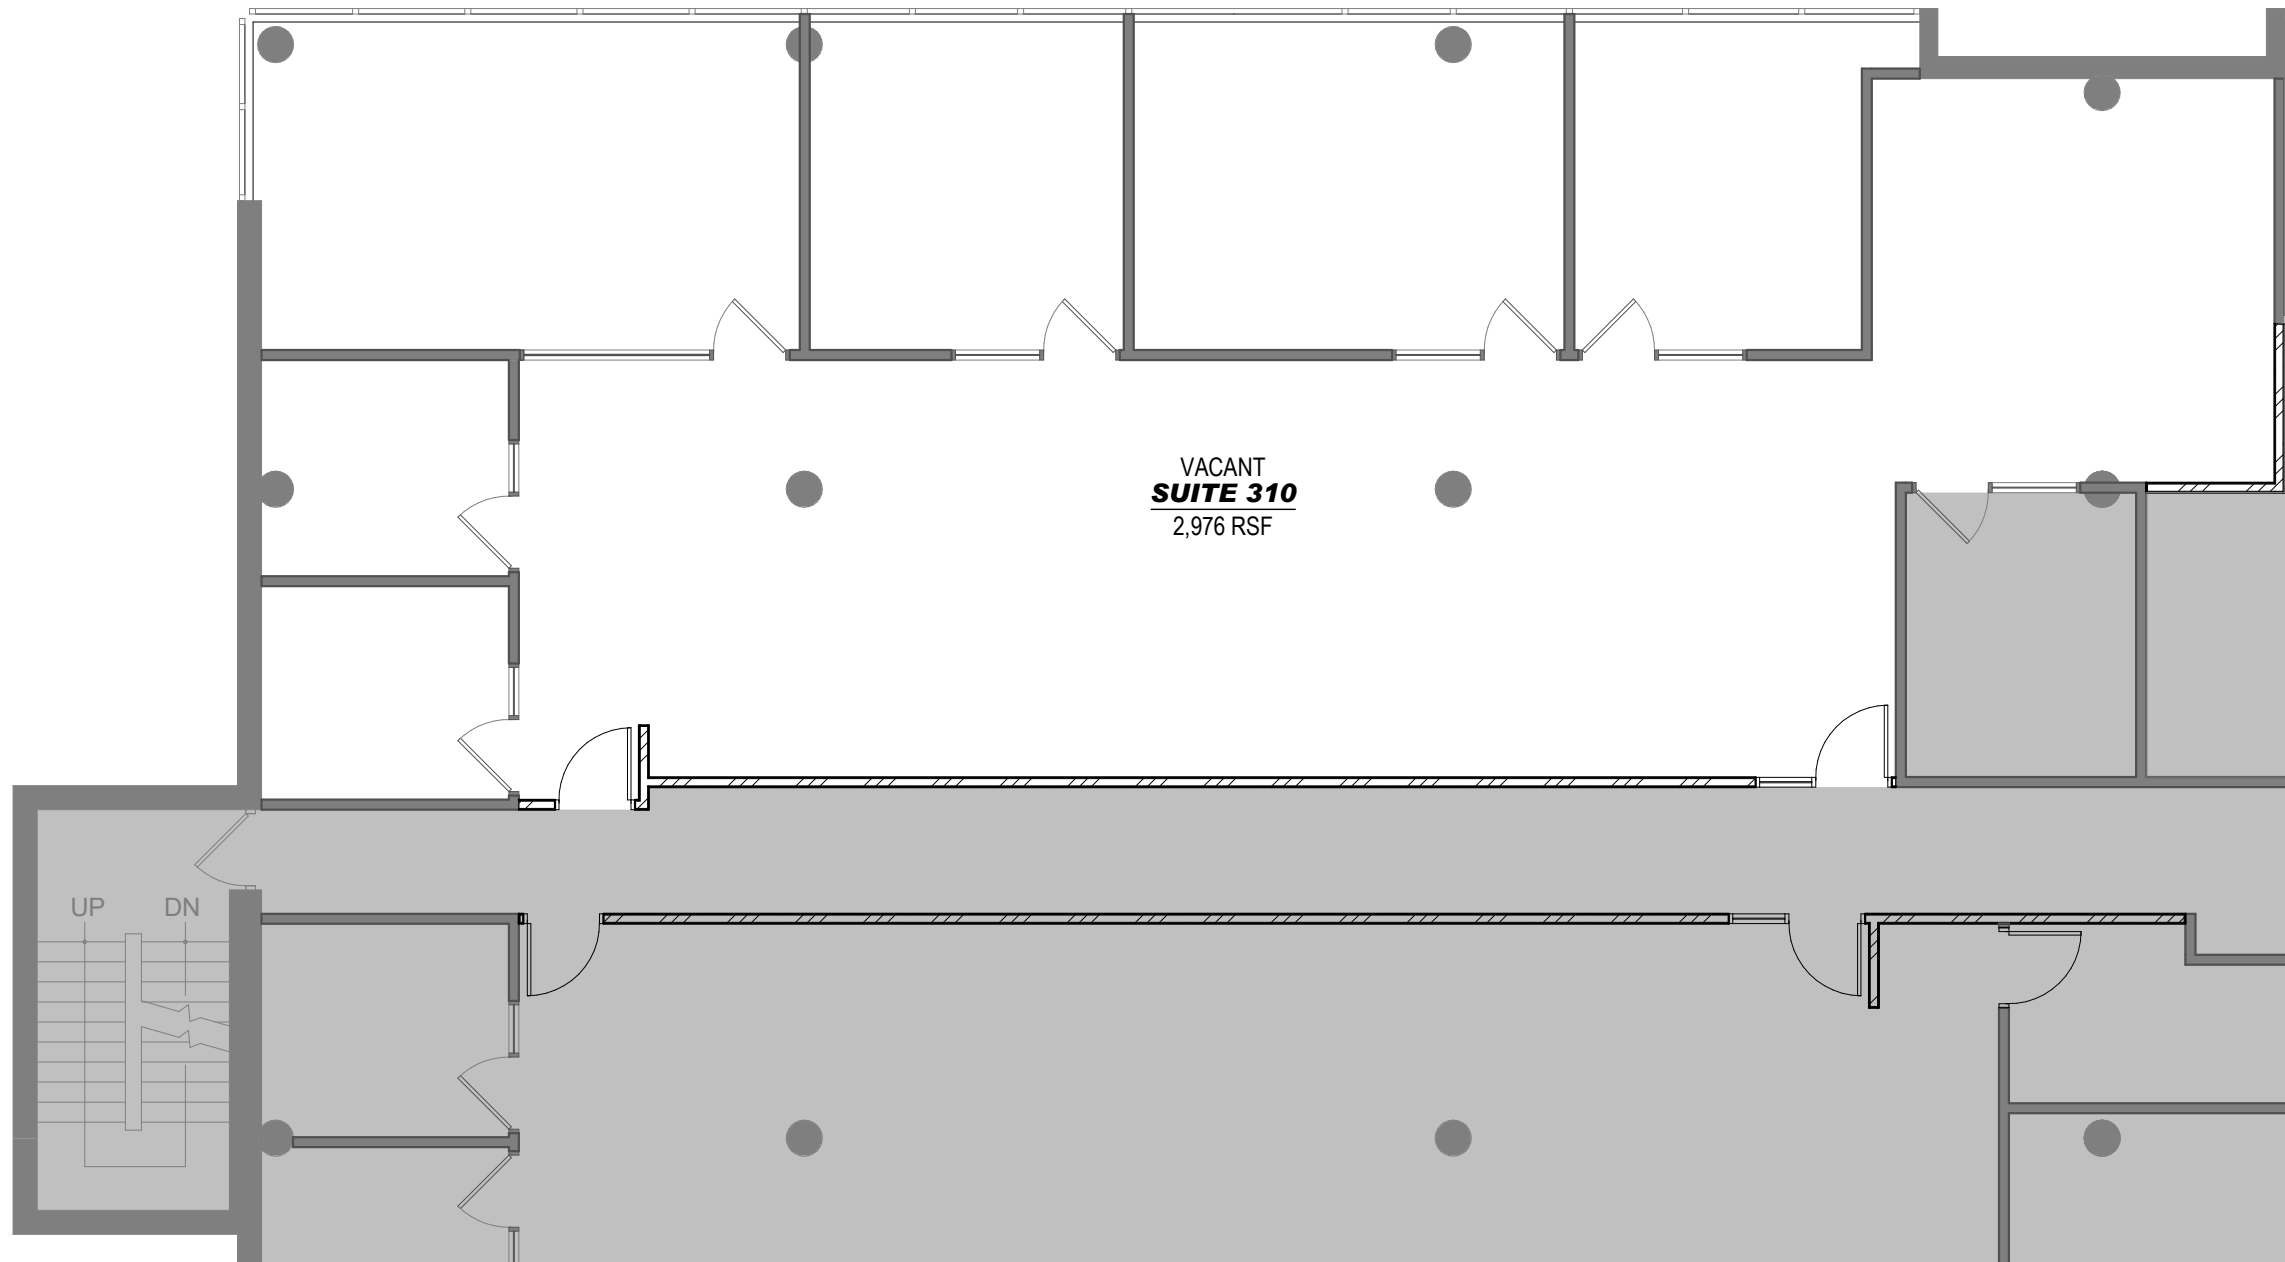

CONTINENTAL MINNETONKA

10400 YELLOW CIRCLE DRIVE
SUITE 300
MINNETONKA, MN

1 MARKETING PLAN - SUITE 310
1/8" = 1'-0"

BUILDING KEY

04/26/19
01816