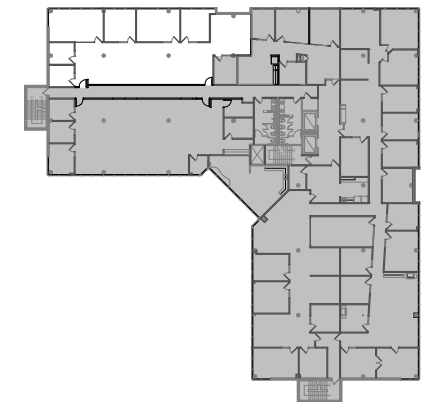

CONTINENTAL MINNETONKA

10400 YELLOW CIRCLE DRIVE
SUITE 300
MINNETONKA, MN

1 MARKETING PLAN - SUITE 310
1/8" = 1'-0"

BUILDING KEY

04/26/19
01816