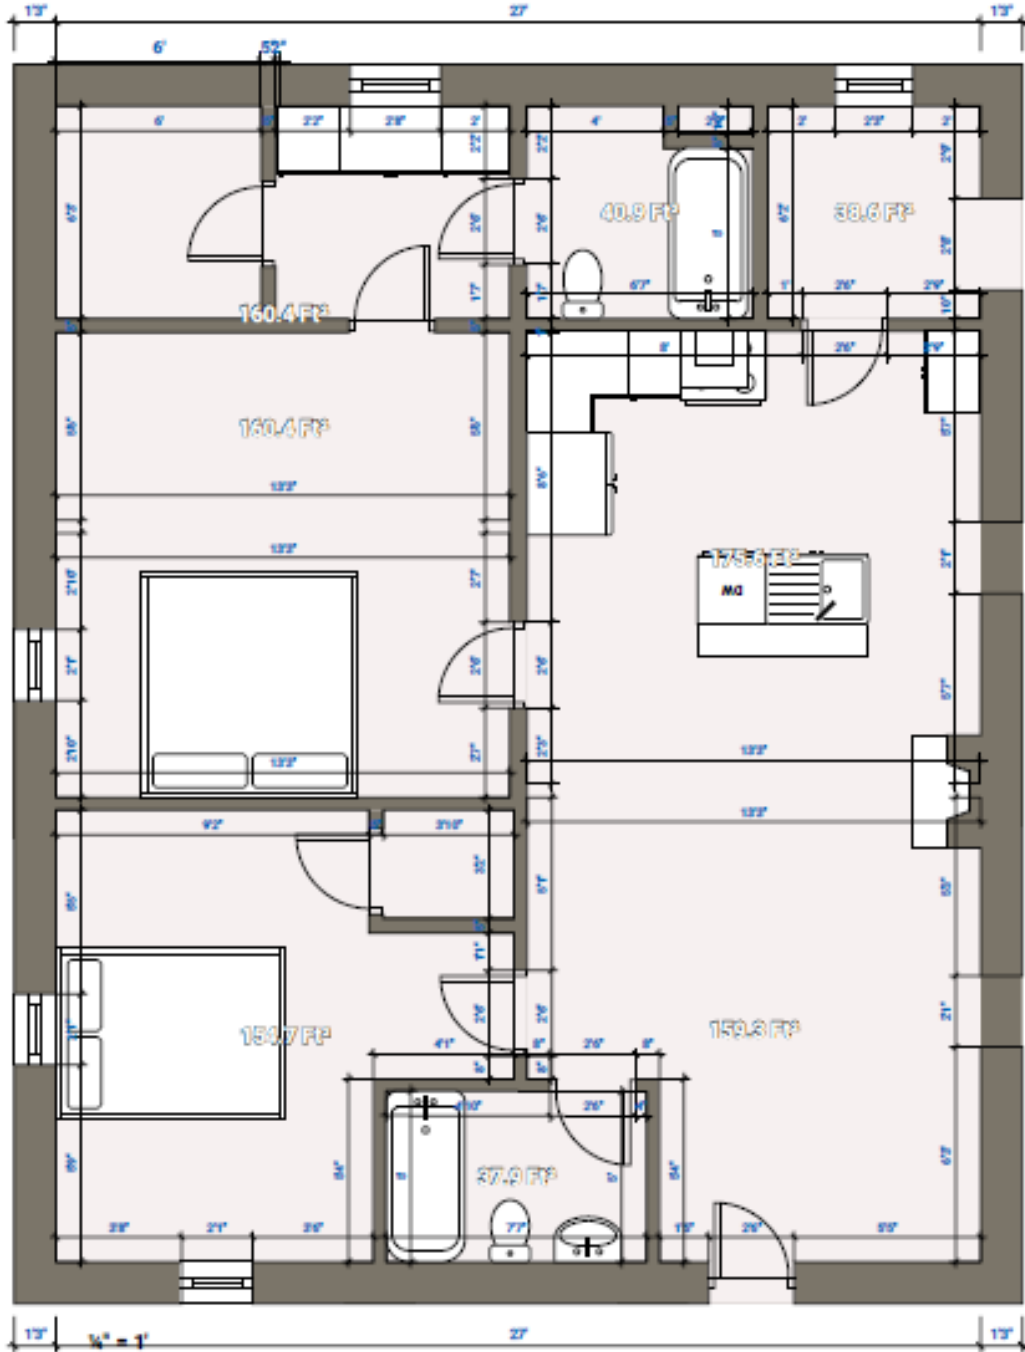

JPS REALTY PARTNERS

+/- 910 Square Feet
107 N James Campbell Blvd.
Columbia, TN 38401

BUILDING PLAN

For More Information Please Contact:
James P. Spellman II, CCIM
Direct (615) 403-6298
jspellman@jpsrealtypartners.com