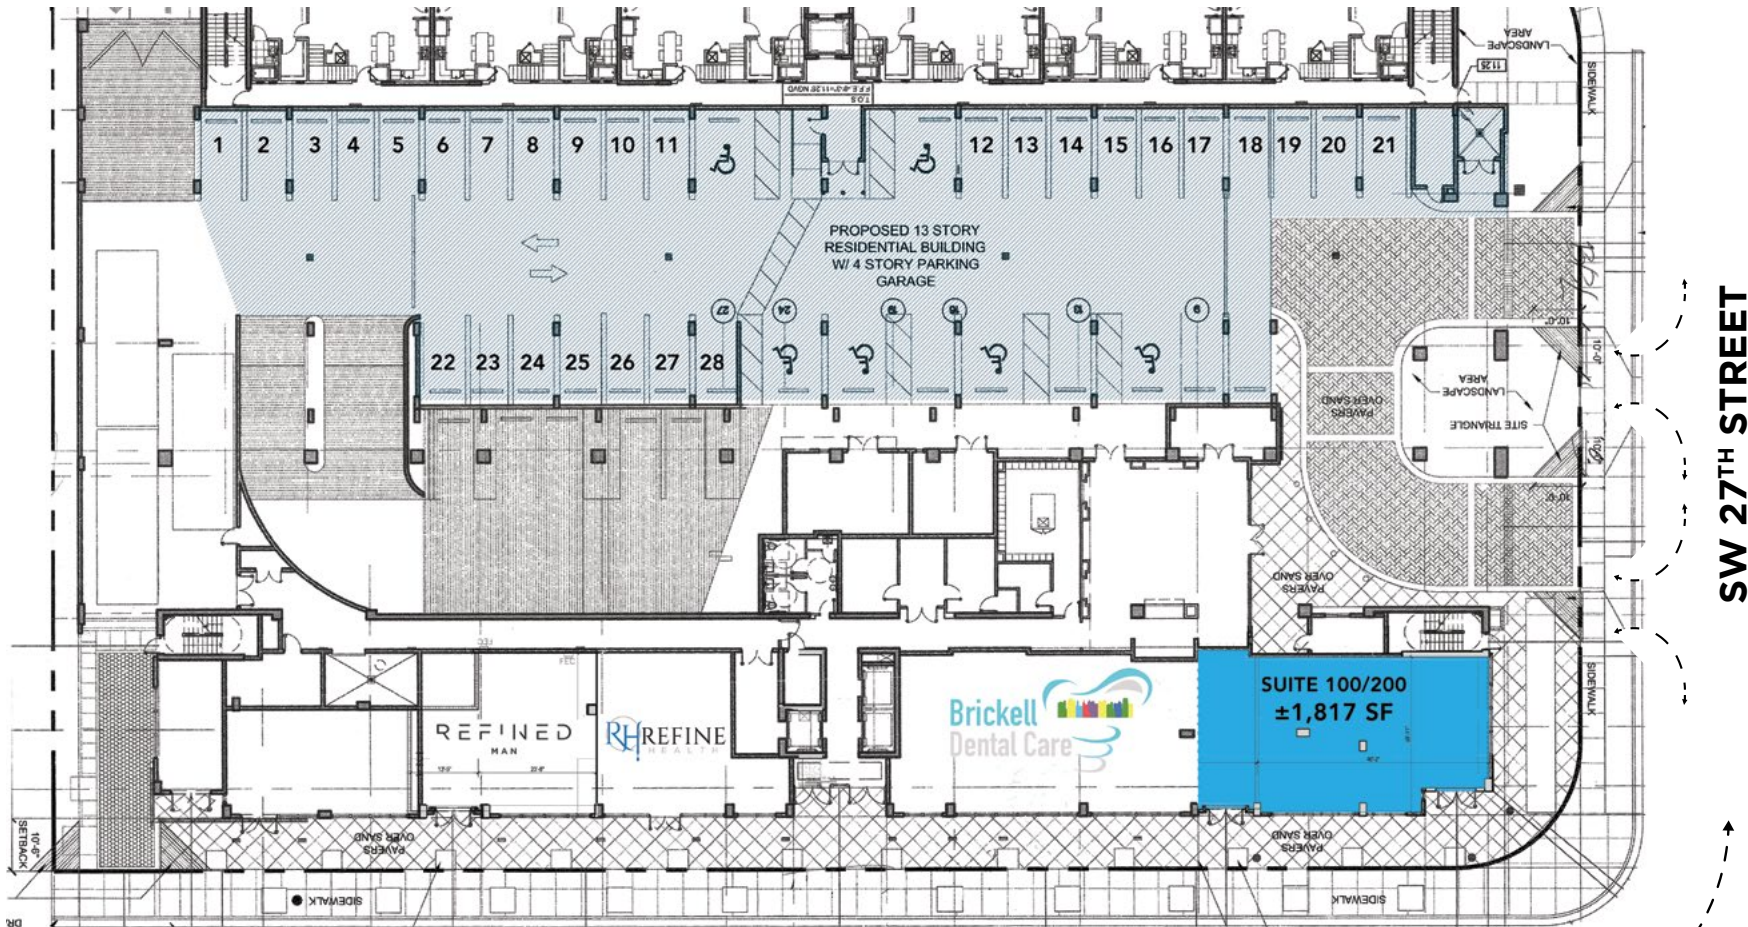

FLOOR PLAN

New construction, Class A Retail in Coconut Grove

Superb visibility with large glass storefronts high ceilings

184 residential units

Ample patio seating opportunities

SW 27TH AVENUE
30,000 VPD

t. 305.532.0433
f. 305.532.6106

1261 20th Street
Miami Beach, FL 33139

comrascompany.com
@comrascompany

comras company
redefining retail.®