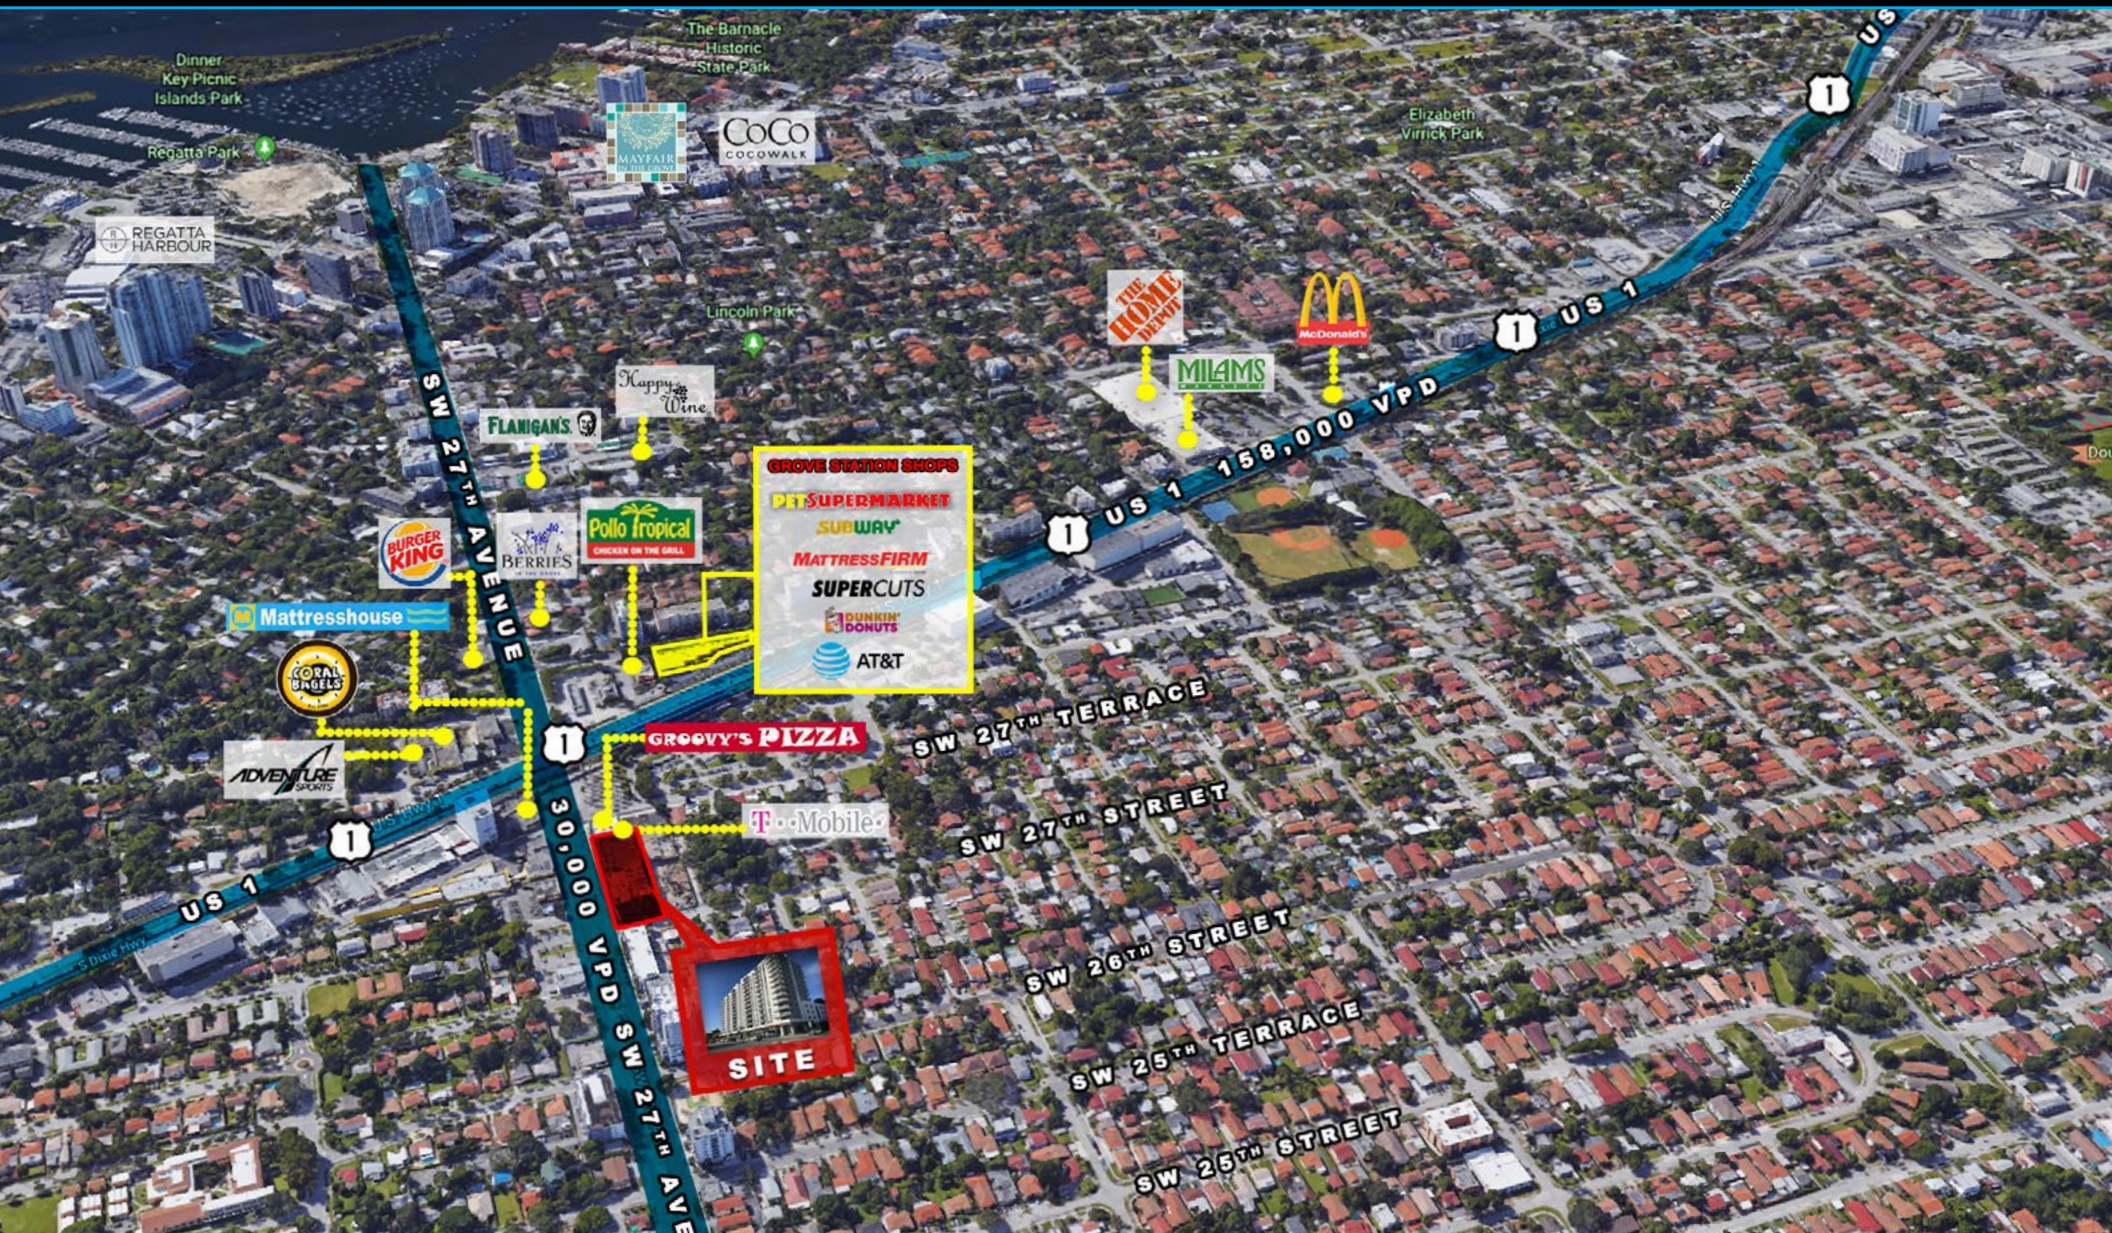

AERIAL MAP

t. 305.532.0433
f. 305.532.6106

1261 20th Street
Miami Beach, FL 33139

comrascompany.com
@comrascompany

comras company
redefining retail.

SOUTH DIXIE HIGHWAY MAP

t. 305.532.0433
f. 305.532.6106

1261 20th Street
Miami Beach, FL 33139