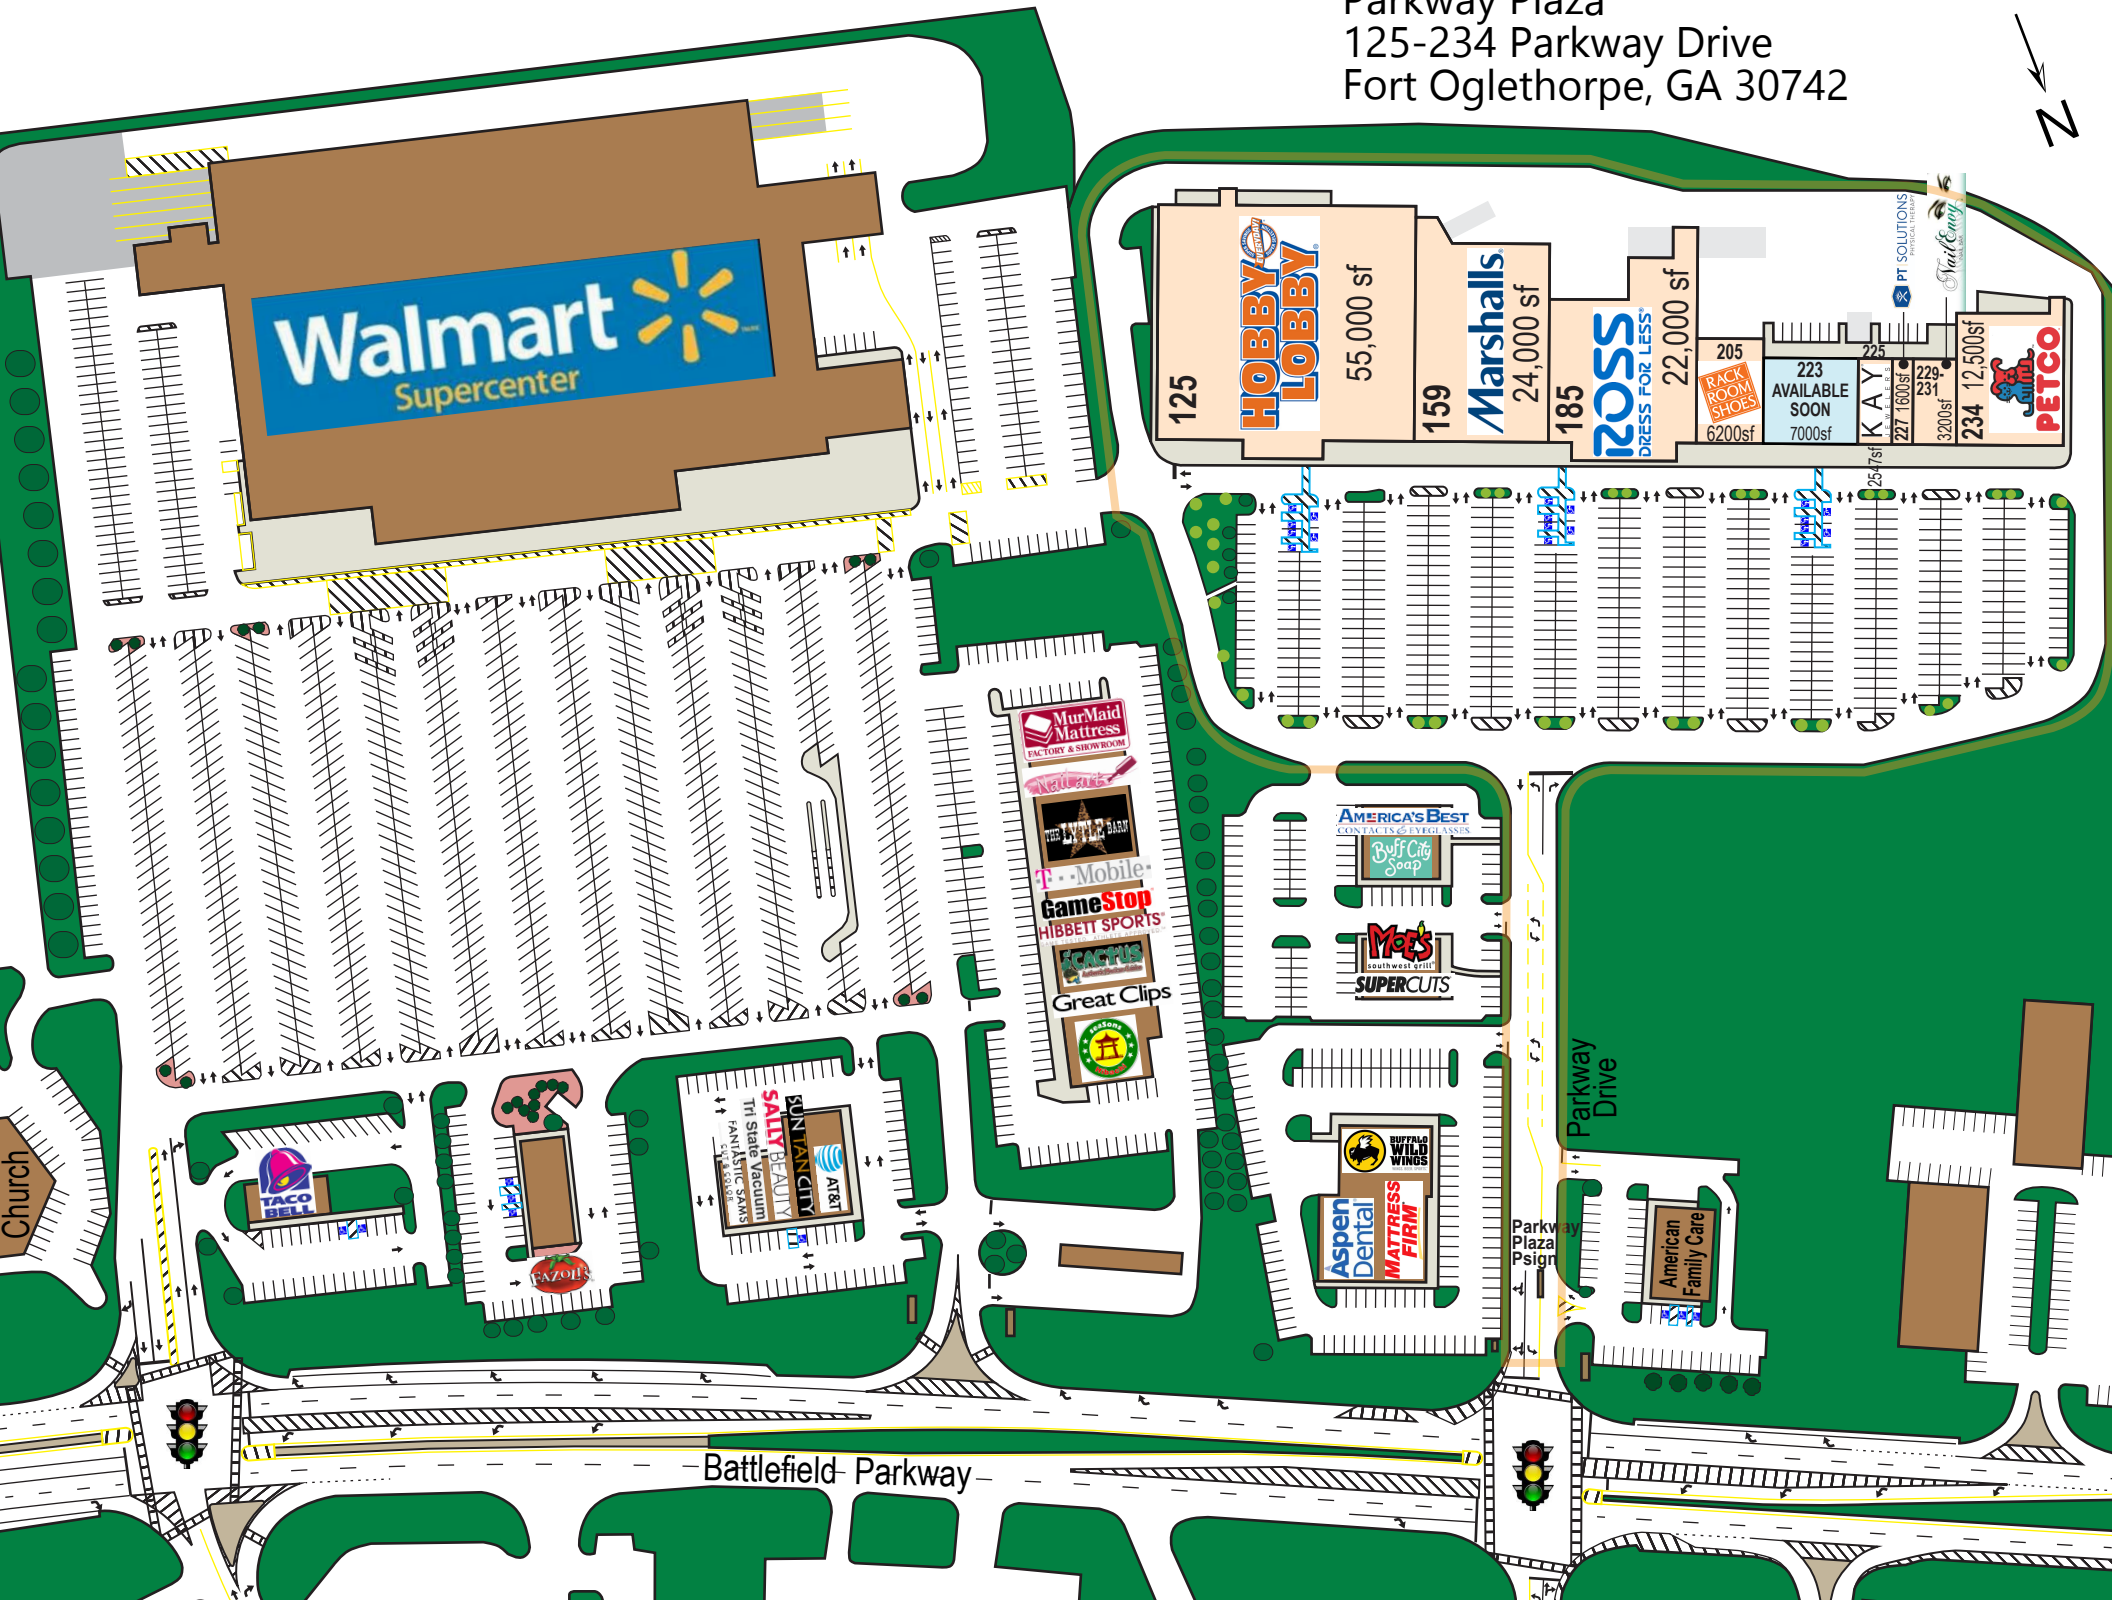

Parkway Plaza  
125-234 Parkway Drive  
Fort Oglethorpe, GA 30742

**Walmart**  
Supercenter

**HOBBY LOBBY**  
55,000 sf

**Marshalls**  
24,000 sf

**ROSS**  
DRESS FOR LESS®  
22,000 sf

**PETCO**  
12,500sf

MurMaid Mattress  
FACTORY & SHOWROOM

GameStop  
HIBBETT SPORTS

Great Clips

AMERICA'S BEST  
CENTRAL & SOUTHWEST

Buff City Soap

Mac's  
SOUTHWEST TERRITORY  
SUPERCUTS

SUNAMOUNT  
SALTY BEAUTY  
TRI STATE VACUUM  
FAMILY LAUNDRY

ARBIT

Aspen Dental  
MATTRESS FIRM

American Family Care

Battlefield Parkway

Parkway Drive

Parkway Plaza Sign