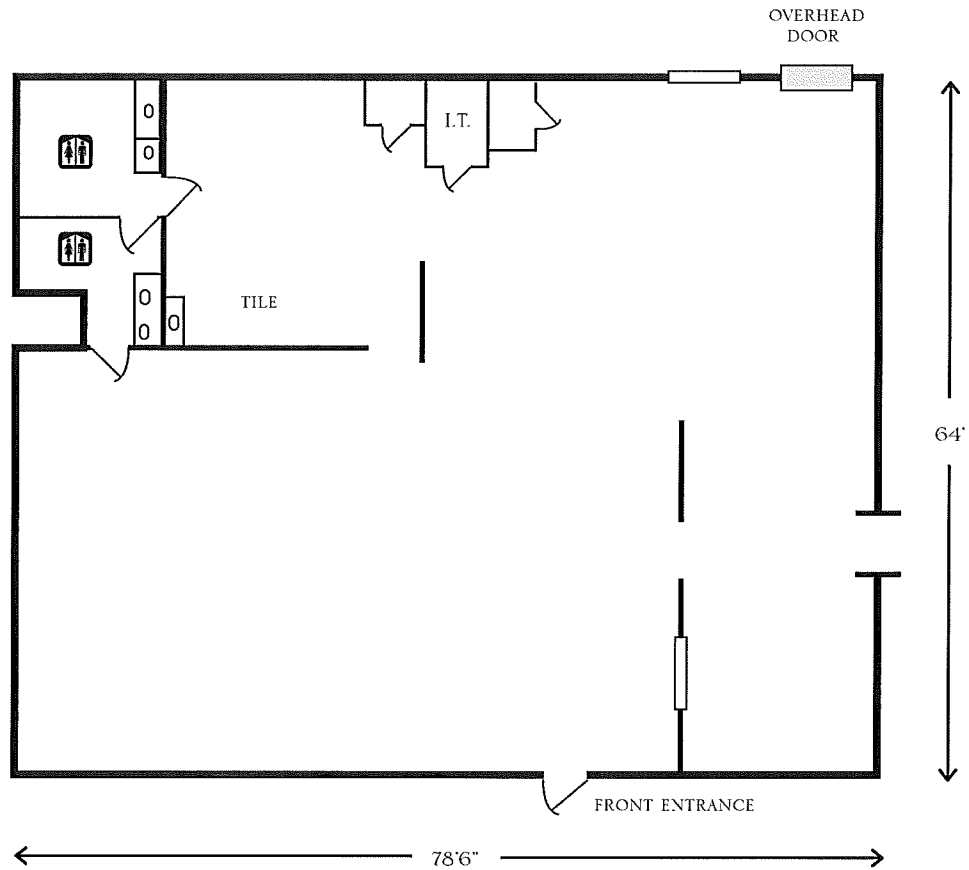

# EAST POINTE BUSINESS PARK

SUITE Z 5,100 S/F

**CHAMBLEE**  
PROPERTIES

3010 LAKELAND CV. • SUITE Z • FLOWOOD, MS 39232