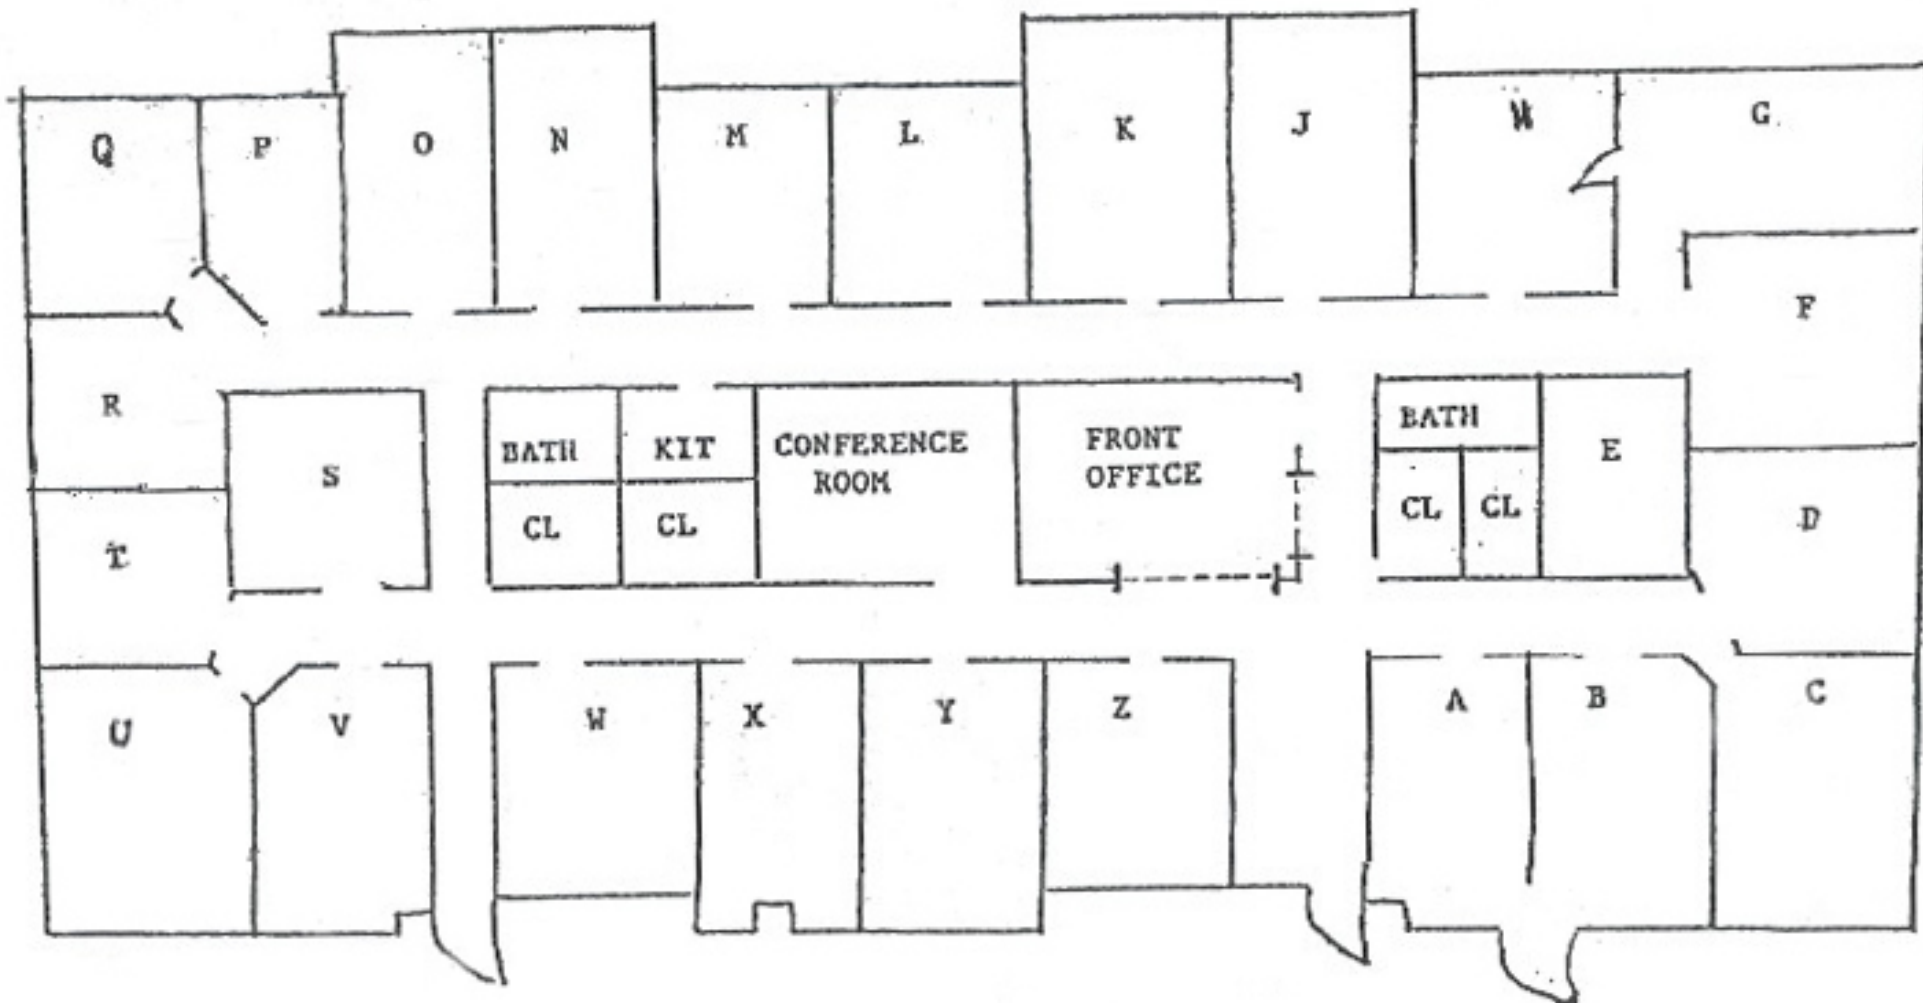

### Property Highlights

- Three (3) Executive Office Suites available for Sale
- Approx. 5,450 SF
- Zoned C-O (Commercial Office)
- Beautiful office suites ideal for professional service firms, medical and business use
- Located in the growing economic corridor of Pennsylvania Avenue
- Close proximity to the Capital Beltway, Suitland Parkway & Route 4 (Pennsylvania Avenue)
- Note: Suites can also be purchased individually
- Sale Price: \$760,000

FOR SALE  
\$760,000

Floor Plan - 9668, 9670, 9672 & 9674 Marlboro Pike