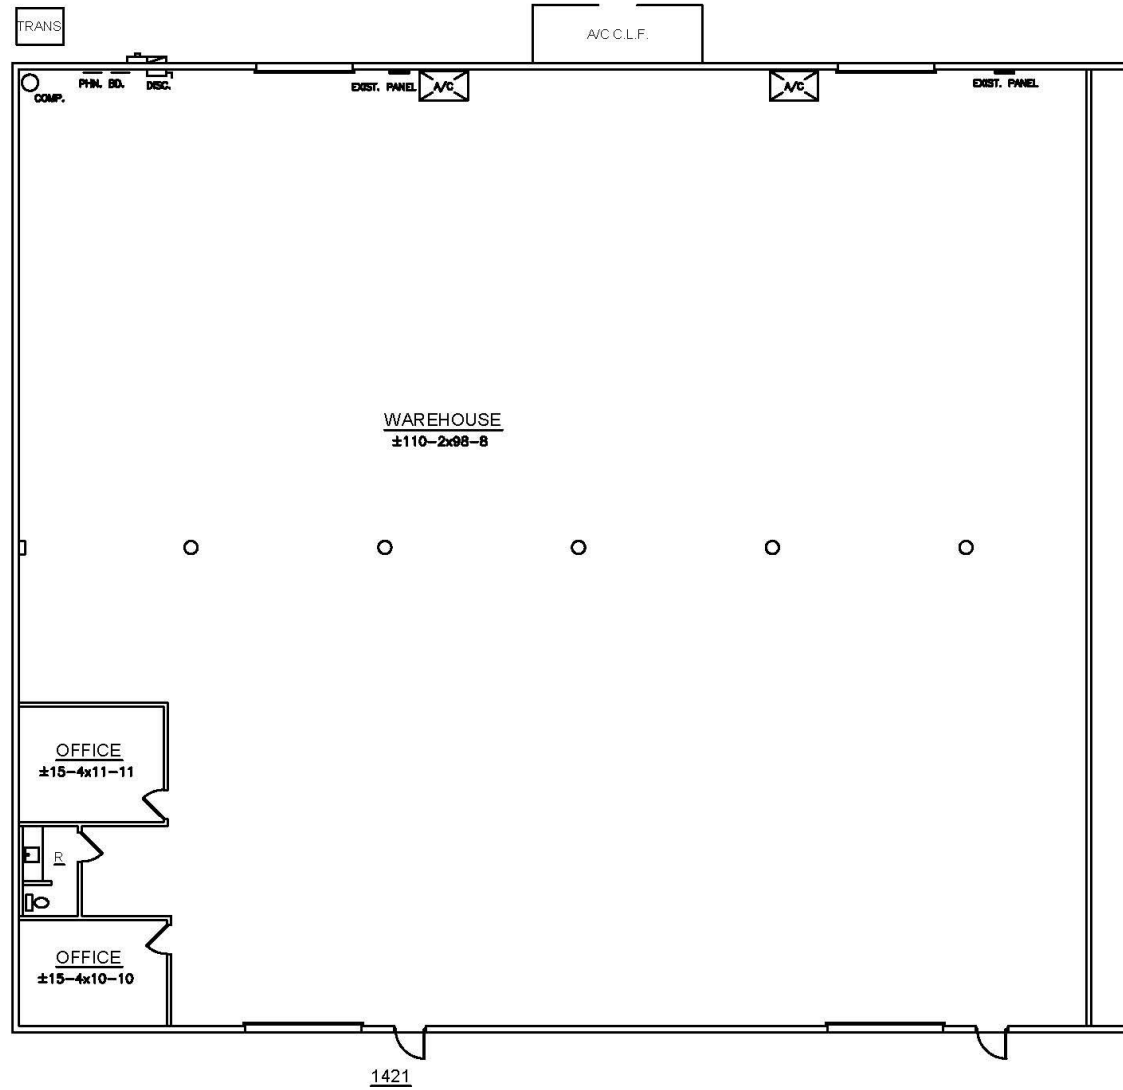

Hill Avenue
West Palm Beach, Florida

 FLOOR PLAN (SUITE 1421)