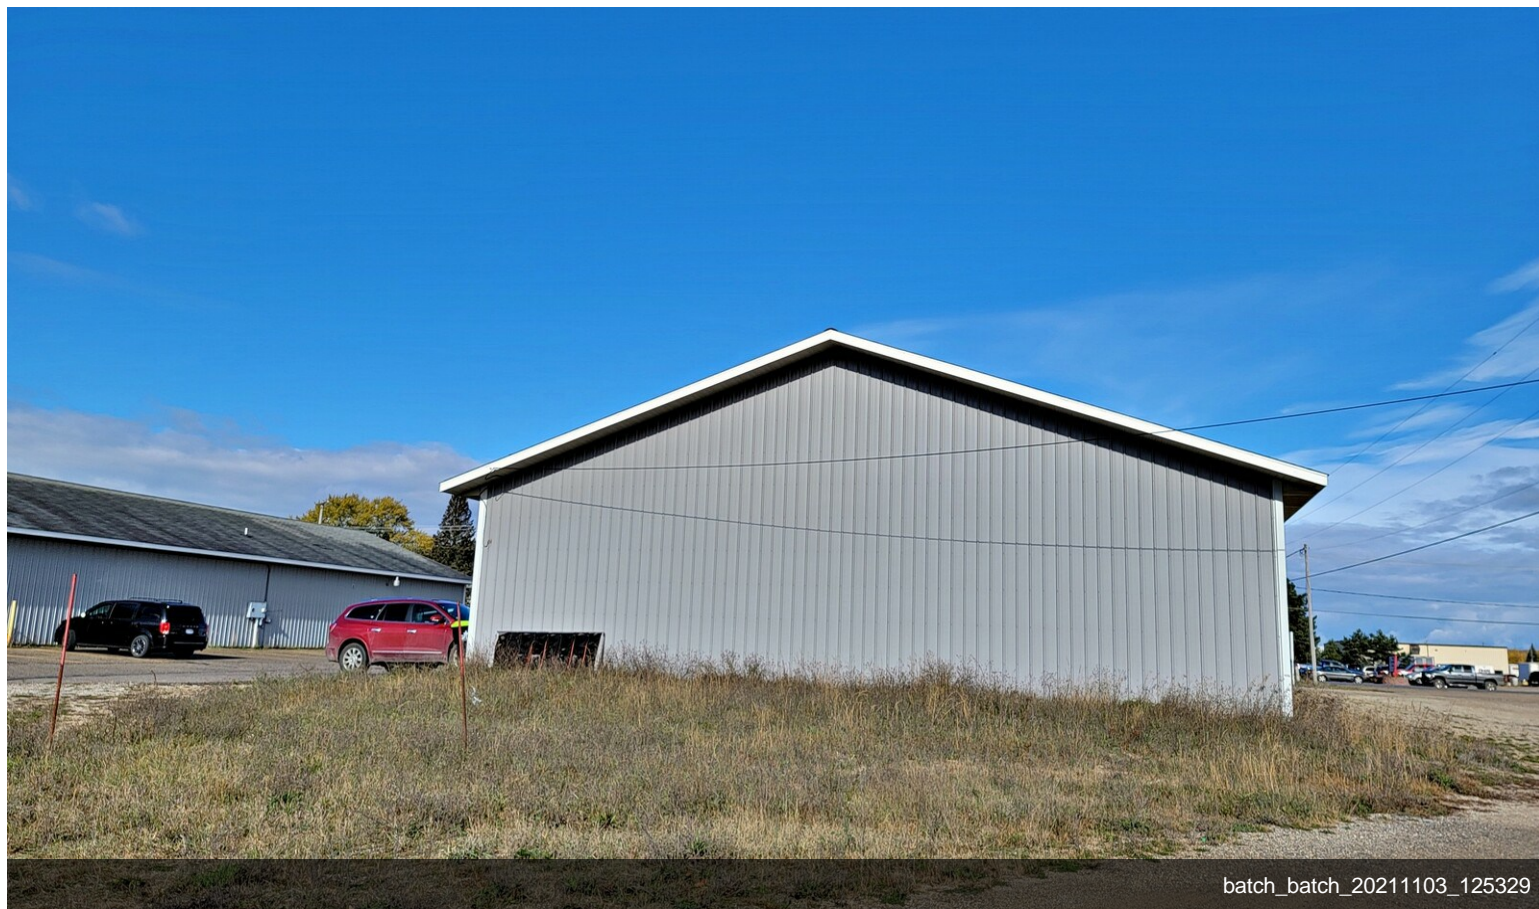

252 & 272 Bell Ave

\$798,000

Two commercial buildings on 1.05 acres. 252 Bell Ave is 5,000 sqft consisting of retail space, office, and a 17' x 20' heated storage/receiving garage. 272 Bell Ave is 5,600 sqft consisting of 2 private offices, reception, open office area, restroom and a hair salon. Year built is not know and is estimated. Most data from 2021 appraisal....

252 Bell Ave, Cadillac, MI 49601

Property Photos

batch_batch_20211103_125212

batch_batch_20211103_125025

Property Photos

Property Photos

batch_batch_20211103_125059

batch_batch_20211103_125236

Property Photos

batch_batch_20211103_125305

batch_batch_20211103_125329

Property Photos

batch_batch_20211103_125342

batch_batch_20211103_134344

Property Photos

batch_batch_20211103_134412