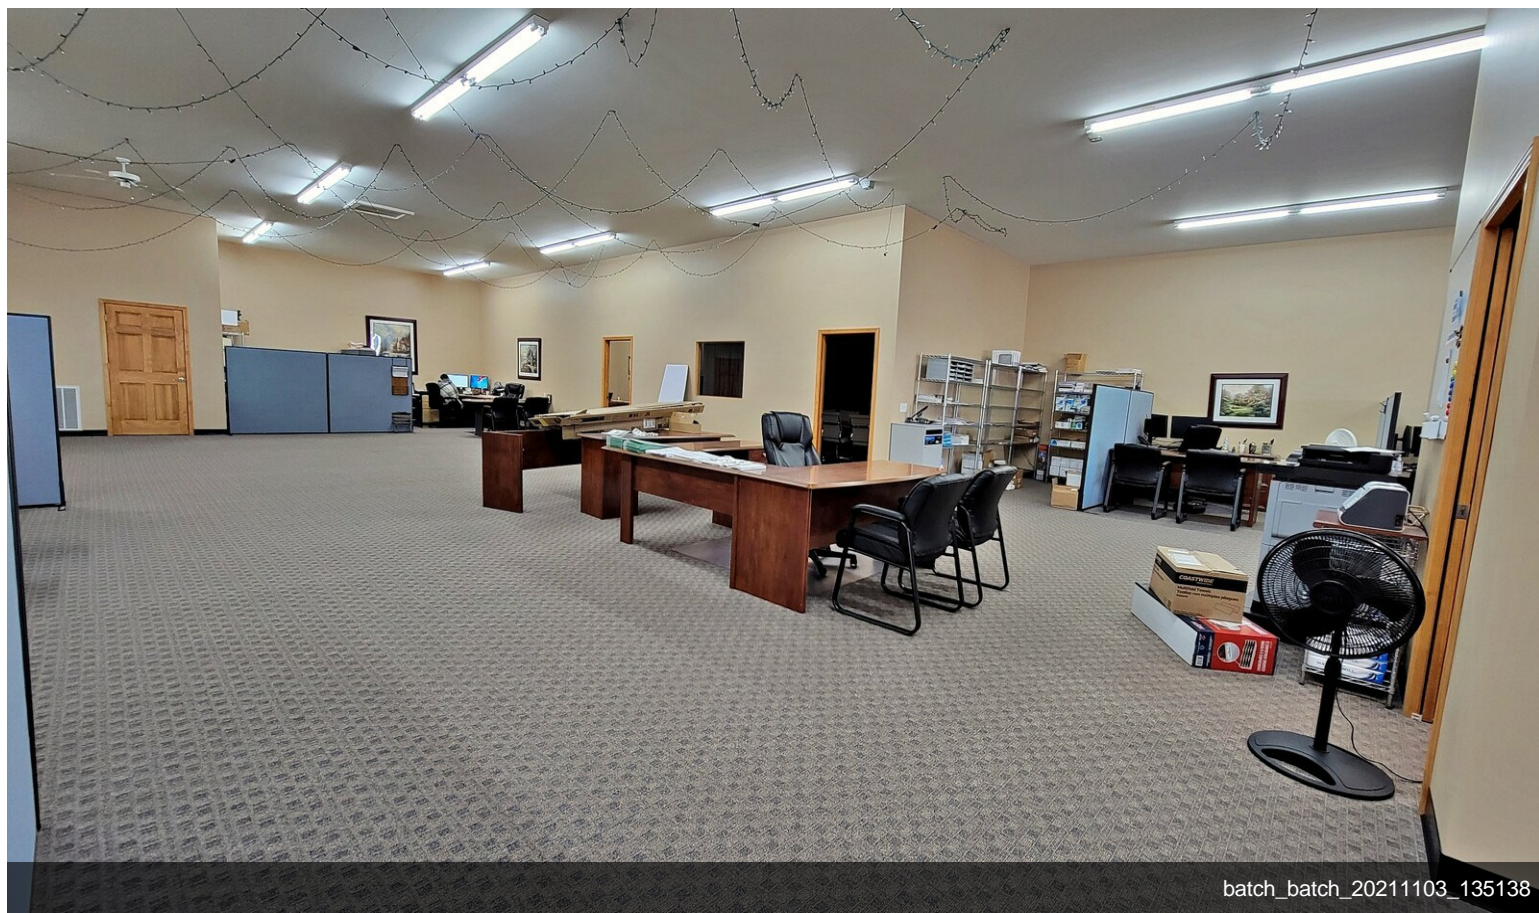

Property Photos

batch_batch_20211103_135138