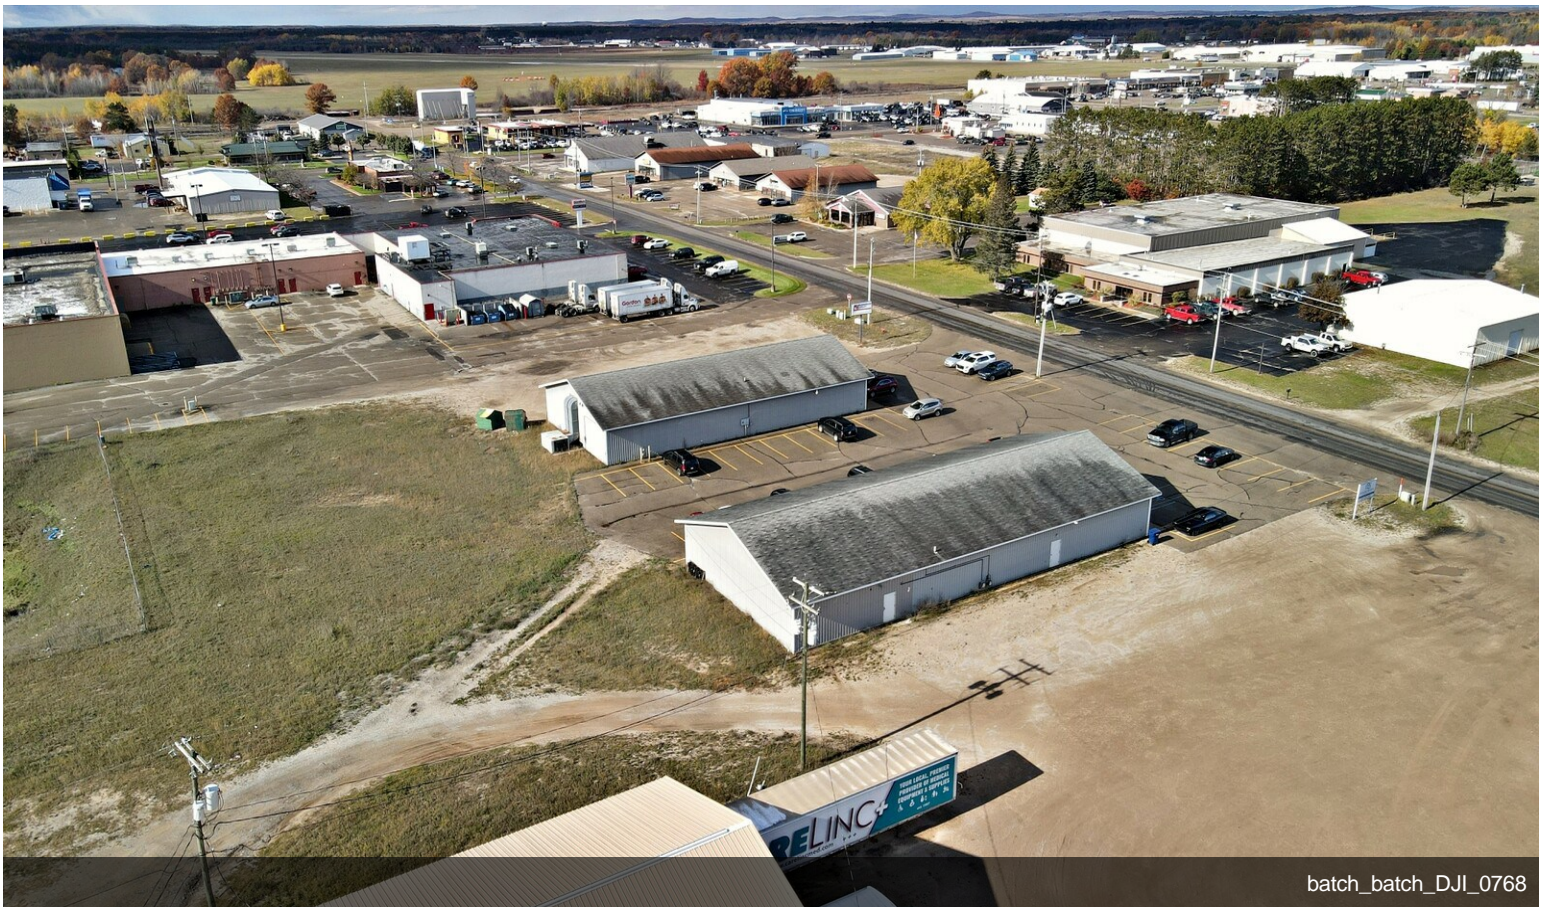

batch_batch_DJI_0768