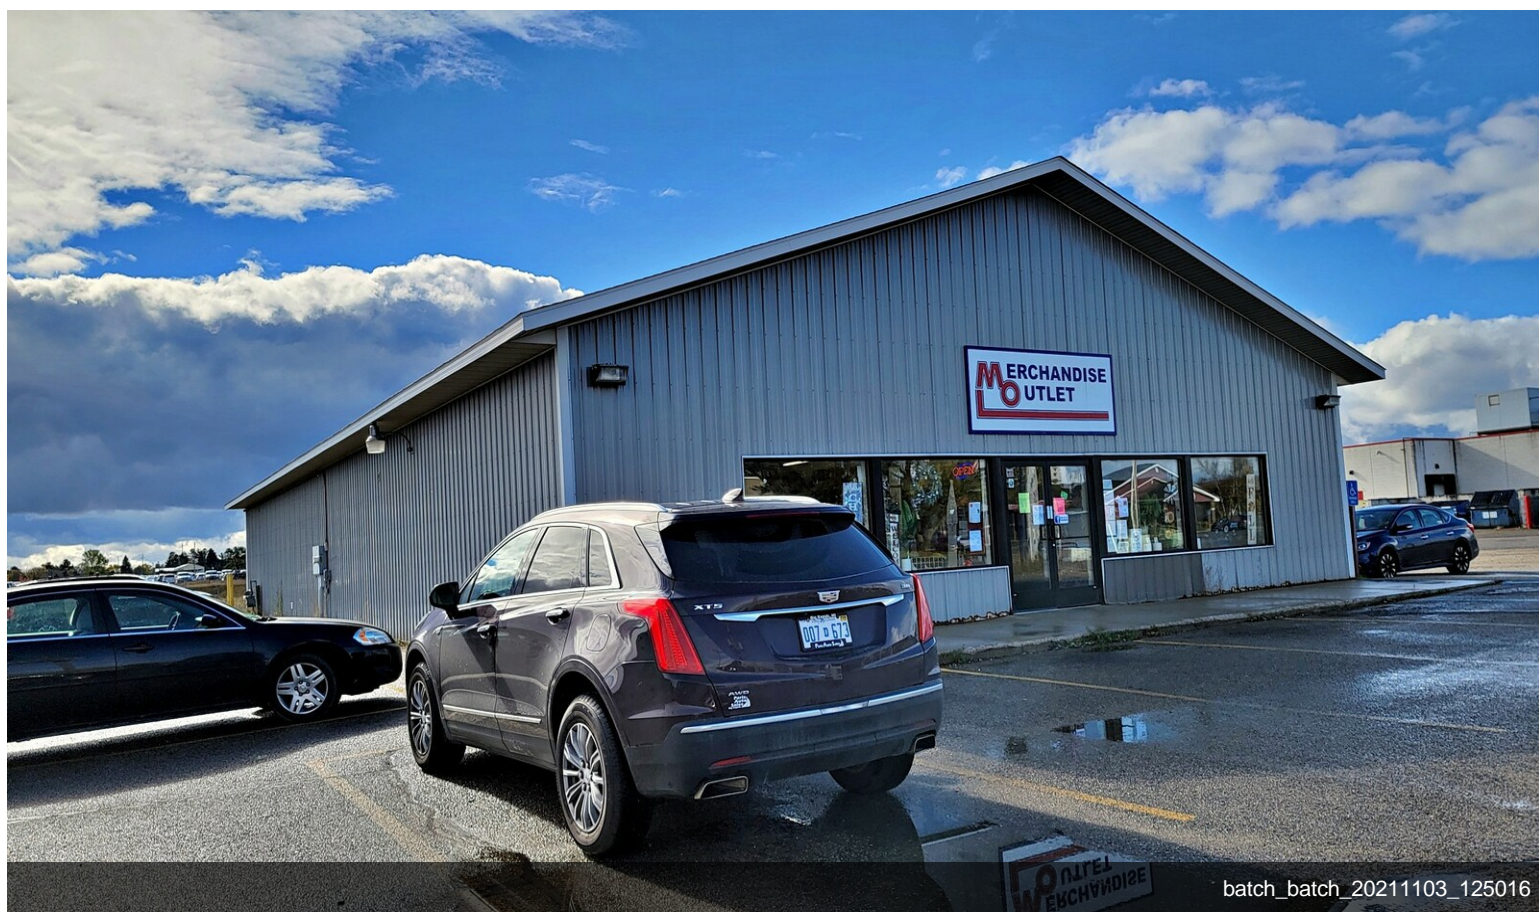

252 & 272 Bell Ave

\$798,000

Two commercial buildings on 1.05 acres. 252 Bell Ave is 5,000 sqft consisting of retail space, office, and a 17' x 20' heated storage/receiving garage. 272 Bell Ave is 5,600 sqft consisting of 2 private offices, reception, open office area, restroom and a hair salon. Year built is not know and is estimated. Most data from 2021 appraisal....

252 Bell Ave, Cadillac, MI 49601

Property Photos

batch_batch_20211103_125212

batch_batch_20211103_125025

Property Photos

Property Photos

batch_batch_20211103_125059

batch_batch_20211103_125236