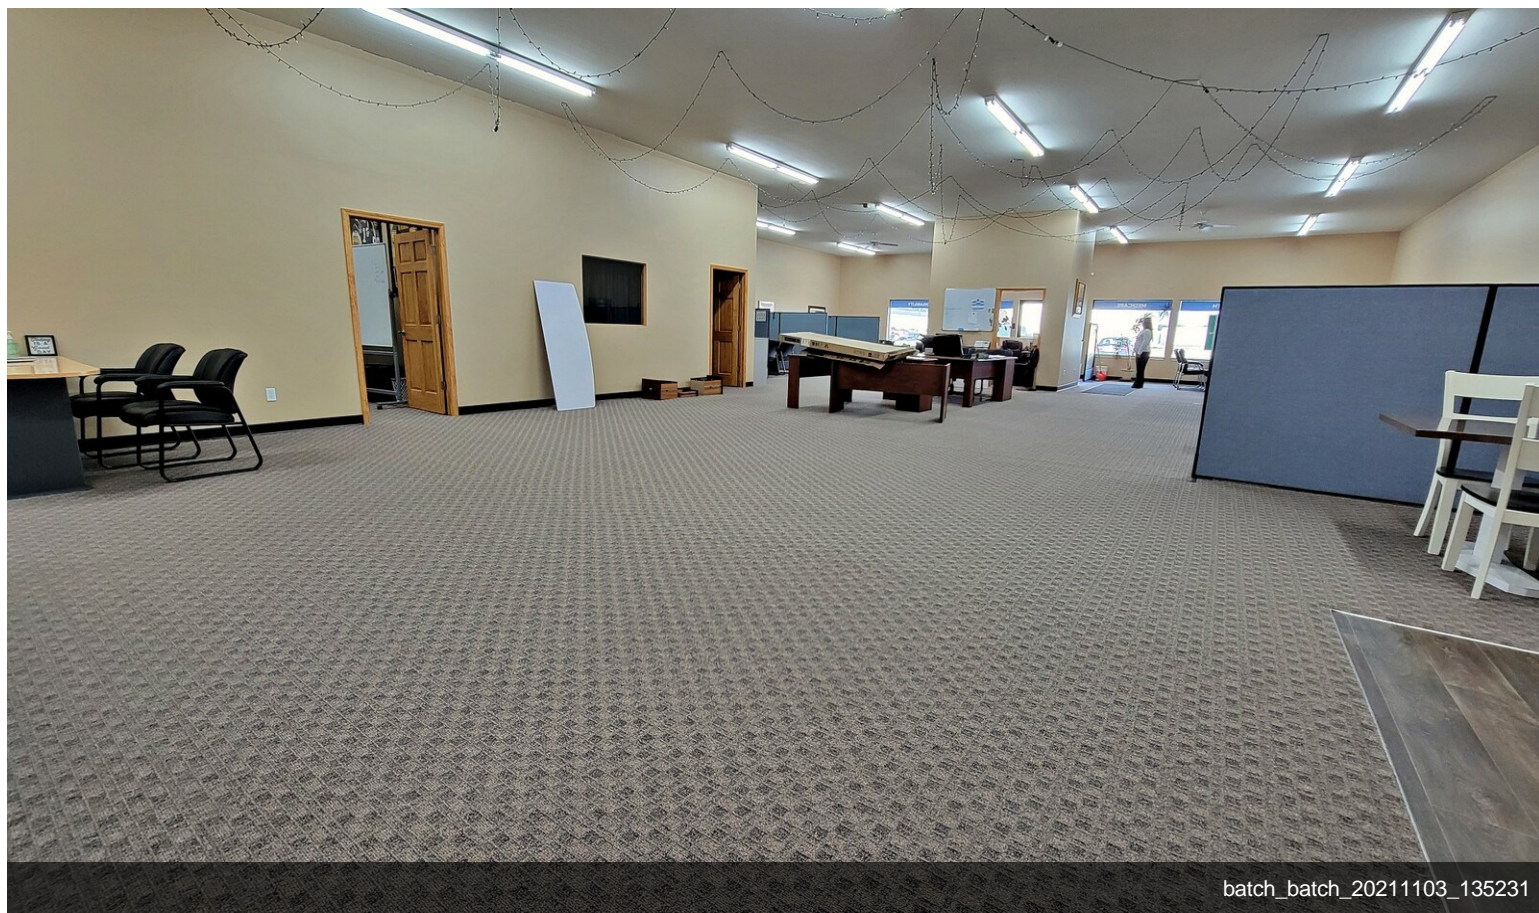

Property Photos