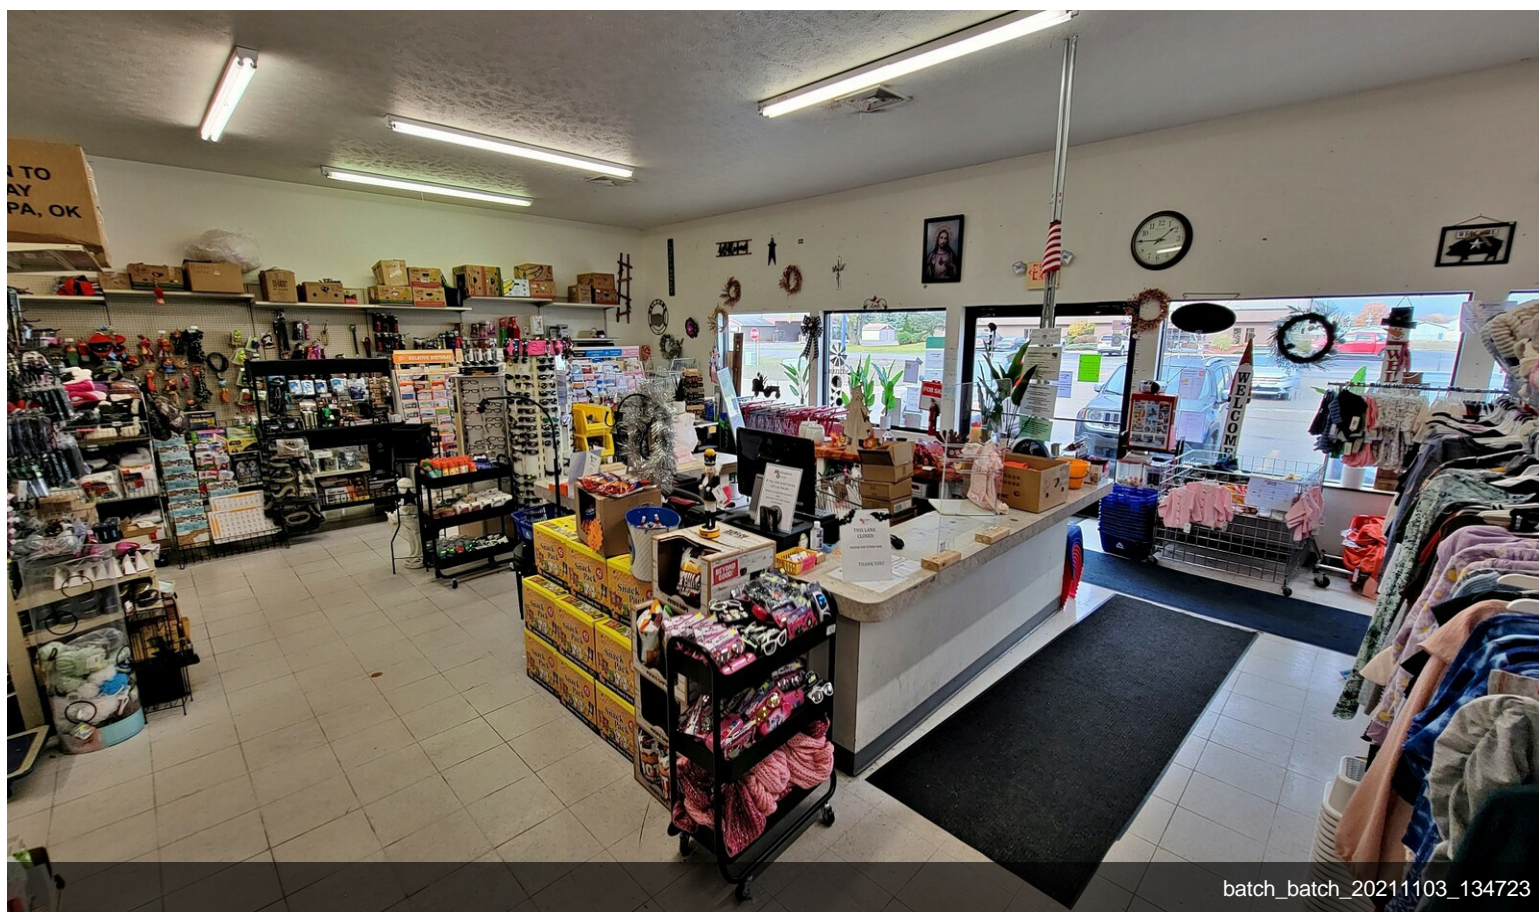

batch_batch_20211103_134723