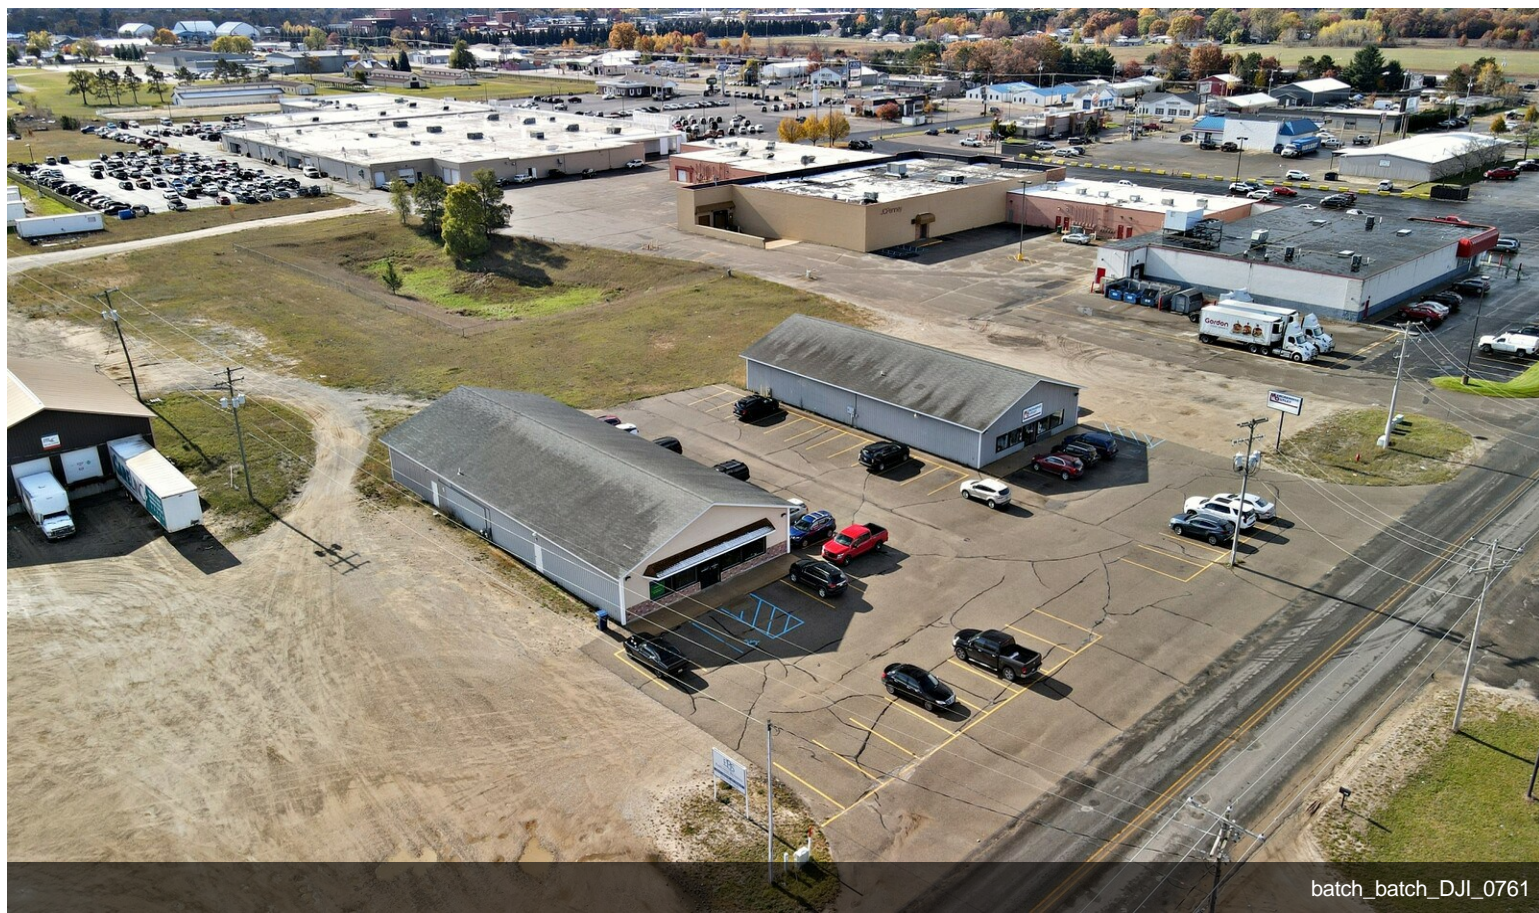

252 & 272 Bell Ave

\$798,000

Two commercial buildings on 1.05 acres. 252 Bell Ave is 5,000 sqft consisting of retail space, office, and a 17' x 20' heated storage/receiving garage. 272 Bell Ave is 5,600 sqft consisting of 2 private offices, reception, open office area, restroom and a hair salon. Year built is not know and is estimated. Most data from 2021 appraisal....

Property Photos

batch_batch_20211103_135434

batch_batch_20211103_135450

Property Photos

batch_batch_DJI_0761

batch_batch_DJI_0762

Property Photos

batch_batch_DJI_0763