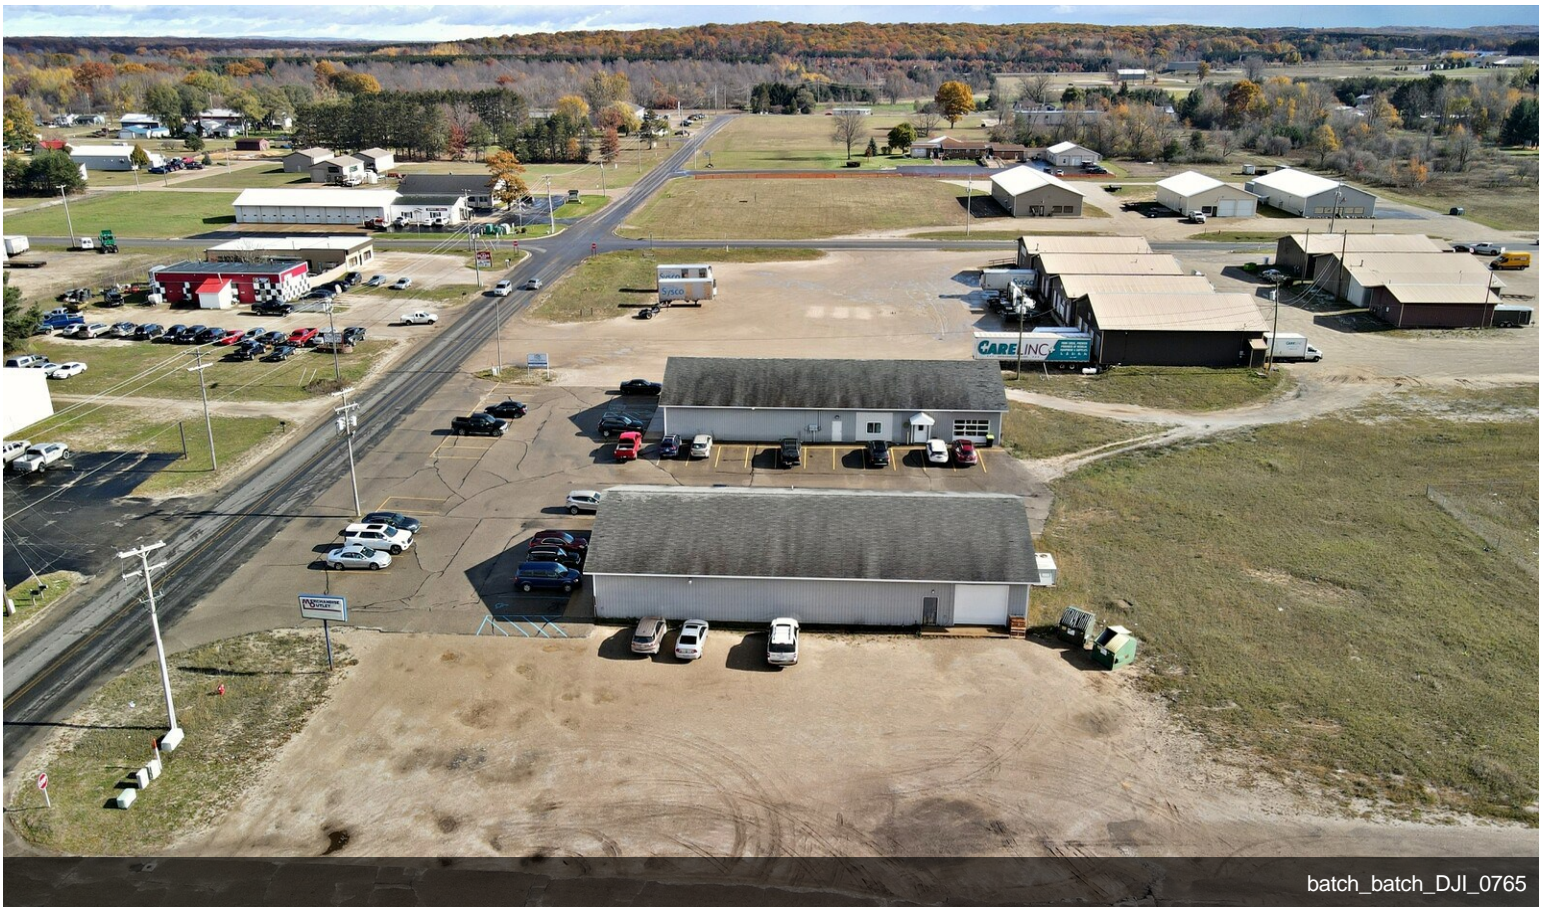

batch_batch_DJI_0765