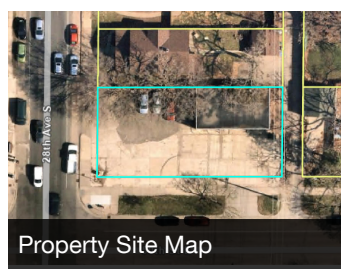

Existing Property

Rendering of Possible Use

Nokomis Retail/Office And Outdoor Storage

2810 E 50th Street Minneapolis, Minnesota 55417

Property Highlights

- Located in southern Minneapolis, the property is within walking distance of beautiful Lake Nokomis with sandy beaches and an abundance of walkers, joggers, and bicyclists
- The Lake offers recreational activities, including swimming, fishing, boating, canoeing, kayaking, paddle boarding, and wind surfing

Property Site Map

Offering Summary

Lease Rate:	Negotiable
Building Size:	1,450 SF
Lot Size:	0.18 Acres

For More Information

Kurt Pauley

O: 612 547 8465

k.pauley@nailegacy.com | MN #407927711

Location Information

Street Address	2810 E 50th St
City, State, Zip	Minneapolis, MN 55417
County	Hennepin
Market	Minneapolis/St Paul
Sub-Market	Calhoun
Cross-Street	S 28th Ave

Property Information

Property Type	Commercial
Zoning	CM1 - Neighborhood Mixed Use
Lot Size	0.18 Acres
APN #	13-028-24-14-0033
Lot Depth	1,280 ft
Parking	Surface Lot & Street
Bike Score	76 - Very Bikeable
Lake Nokomis	Located 1 Block West

Building Information

Building Size	1,450 SF
Number of Floors	1
Year Built	1949

Possible Uses

The property is zoned as CM1 - Neighborhood Mixed Use. The CM1 district includes individual commercial uses and small collections of commercial uses that are typically small in scale and serve the local market.