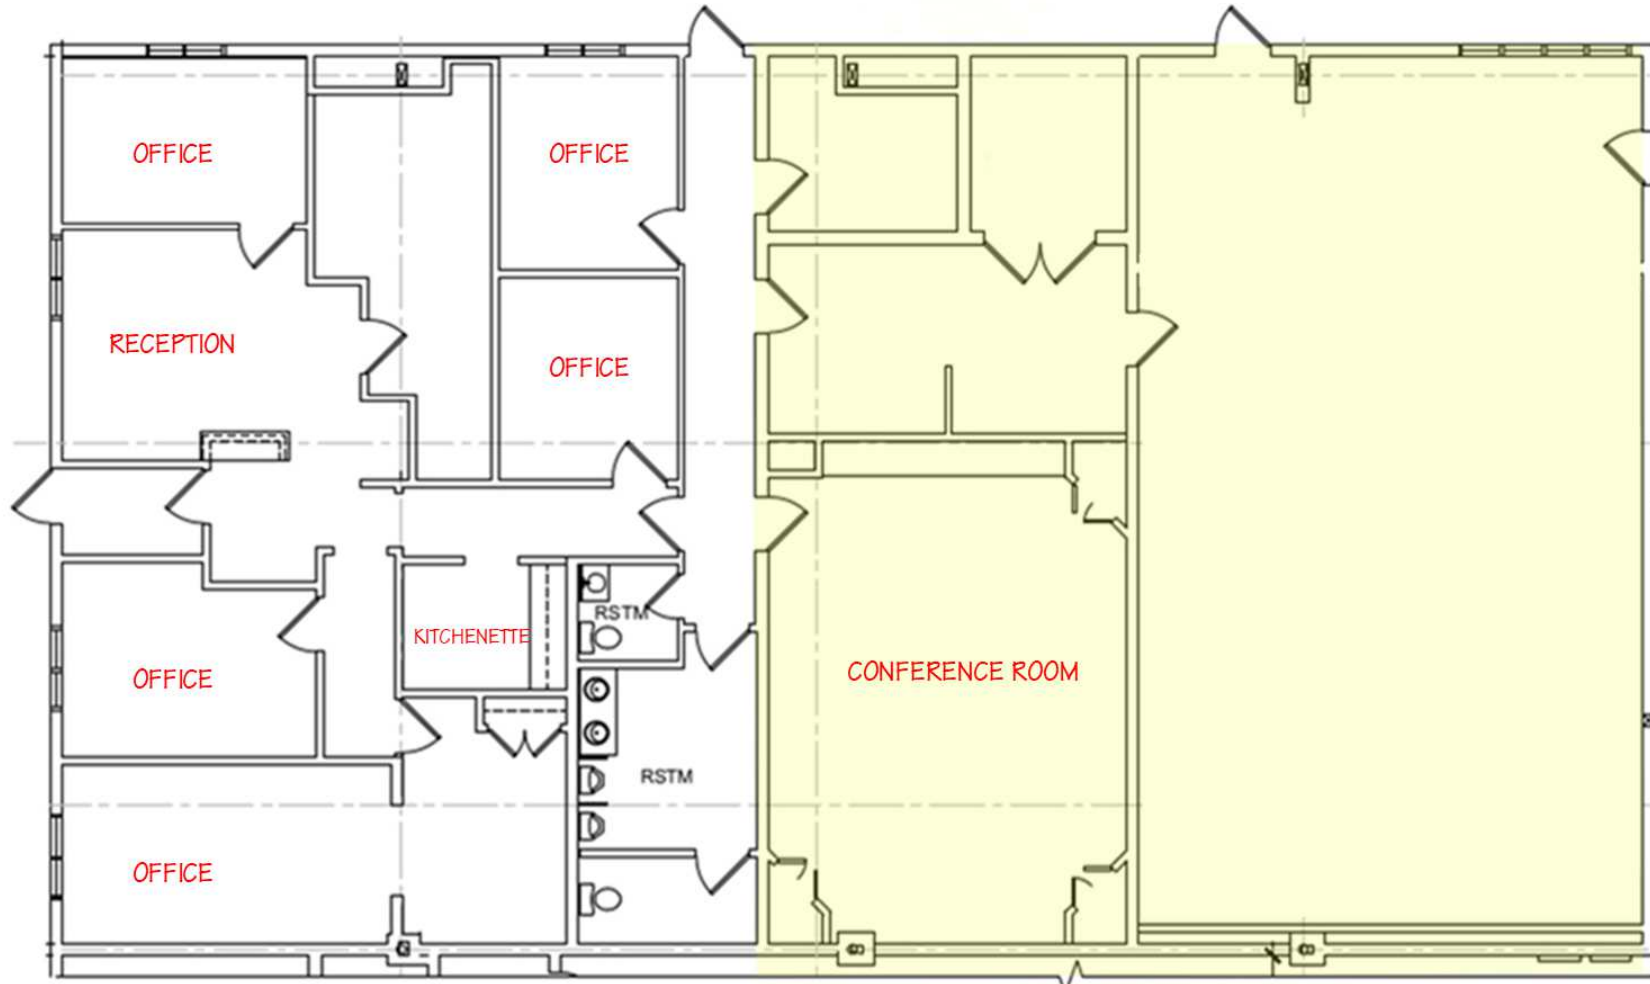

UNIT 2 FLOOR PLAN
4,312 SF

For More Information, Contact:

Gordon Winegar
gwinegar@dsmre.com
302.283.1800 Office
302.757.5353 Cell

DSM Commercial
Real Estate Services
3304 Old Capitol Trail
Wilmington, DE 19808
dsmre.com