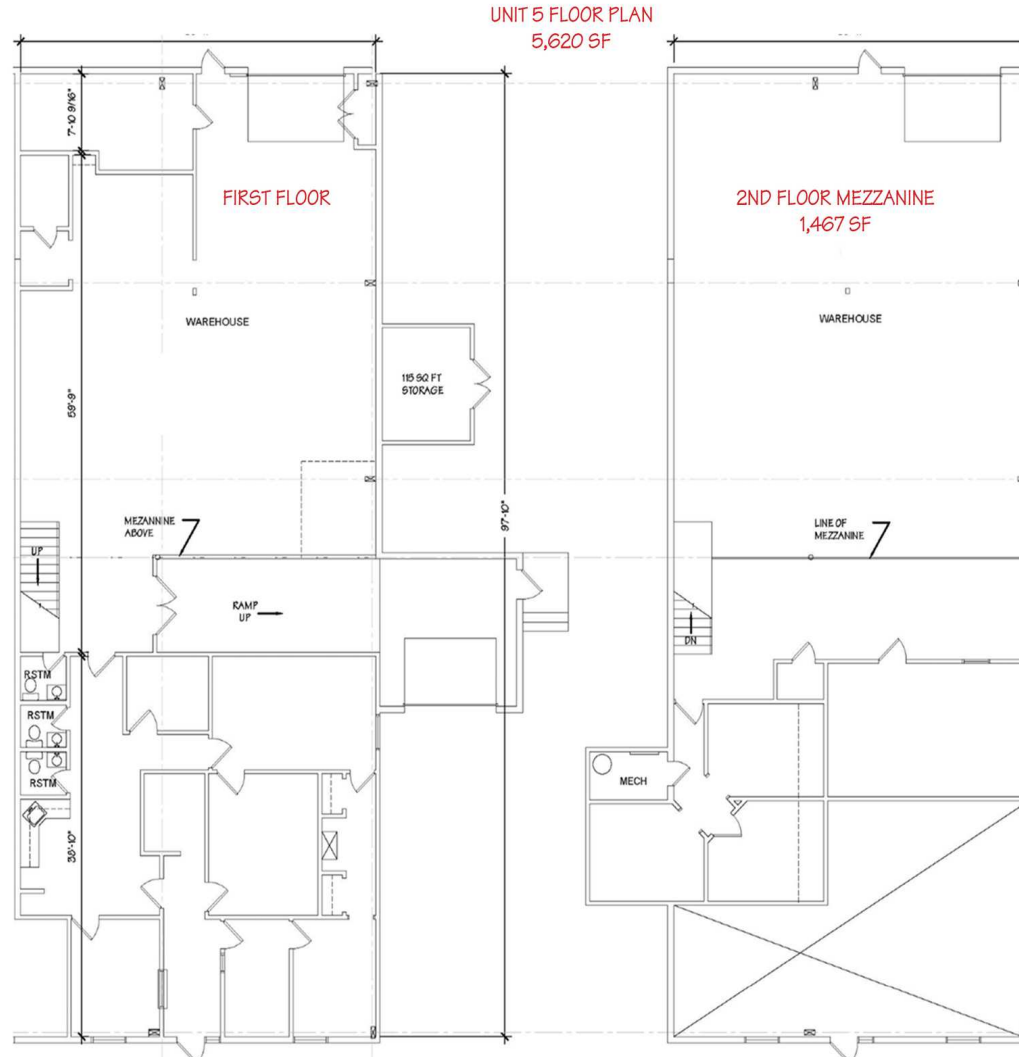

For More Information, Contact:

Gordon Winegar
gwinegar@dsmre.com
302.283.1800 Office
302.757.5353 Cell

DSM Commercial
Real Estate Services
3304 Old Capitol Trail
Wilmington, DE 19808
dsmre.com