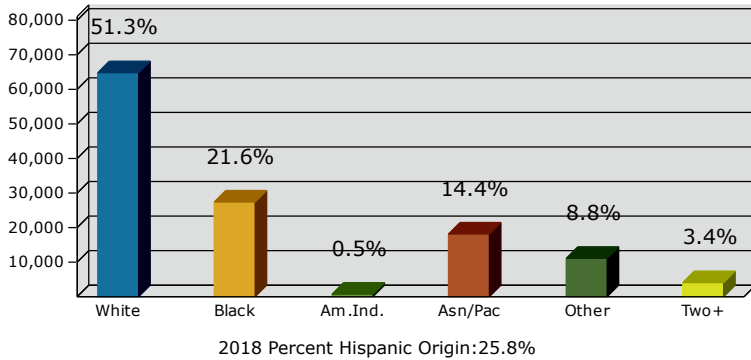

2018 Home Value

2018-2023 Annual Growth Rate

Household Income

Source: U.S. Census Bureau, Census 2010 Summary File 1. Esri forecasts for 2018 and 2023.

2018 Population by Race

2018 Population by Age

Households