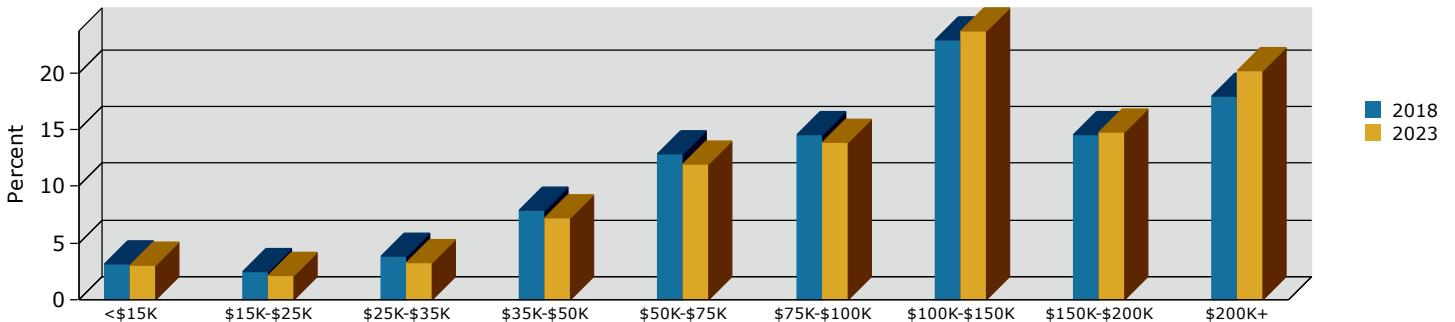

# Graphic Profile

4203 Bailey Ave, Manvel, Texas, 77578  
 Ring: 1 mile radius

Prepared by Danny Nguyen, CCIM  
 Latitude: 29.53004  
 Longitude: -95.35208

2018 Population by Race

2018 Population by Age

Households

2018 Home Value

2018-2023 Annual Growth Rate

Household Income

Source: U.S. Census Bureau, Census 2010 Summary File 1. Esri forecasts for 2018 and 2023.

2018 Population by Race

2018 Population by Age

Households