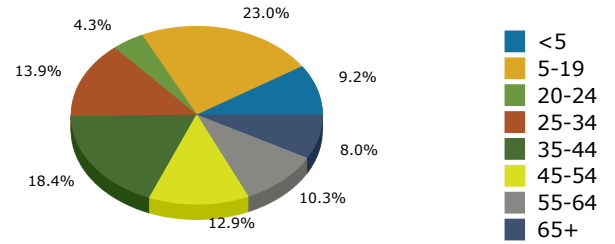

# Graphic Profile

4203 Bailey Ave, Manvel, Texas, 77578  
 Ring: 1 mile radius

Prepared by Danny Nguyen, CCIM  
 Latitude: 29.53004  
 Longitude: -95.35208

2018 Population by Race

2018 Population by Age

Households

2018 Home Value

2018-2023 Annual Growth Rate

Household Income

Source: U.S. Census Bureau, Census 2010 Summary File 1. Esri forecasts for 2018 and 2023.

2018 Population by Race

2018 Population by Age

Households