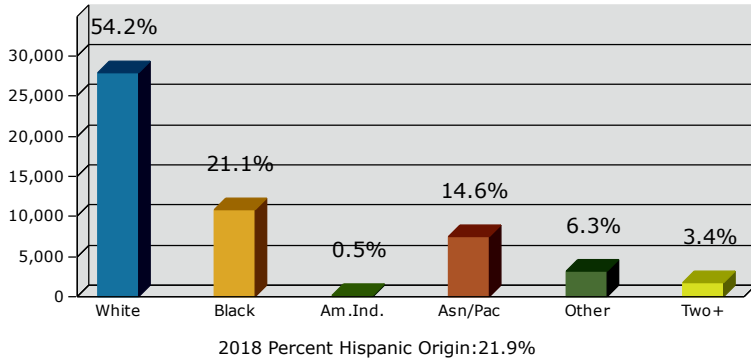

2018 Home Value

2018-2023 Annual Growth Rate

Household Income

Source: U.S. Census Bureau, Census 2010 Summary File 1. Esri forecasts for 2018 and 2023.

2018 Population by Race

2018 Population by Age

Households