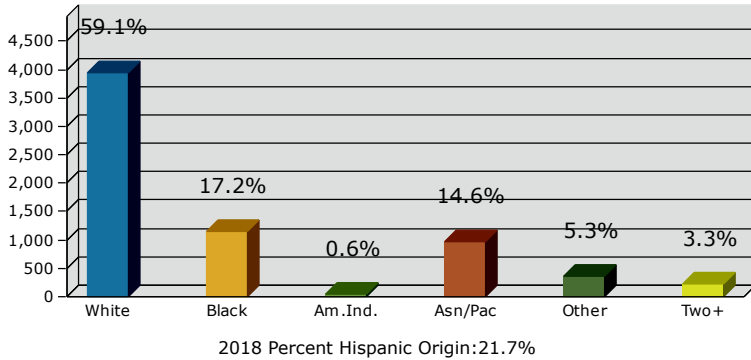

# Graphic Profile

4203 Bailey Ave, Manvel, Texas, 77578  
 Ring: 1 mile radius

Prepared by Danny Nguyen, CCIM  
 Latitude: 29.53004  
 Longitude: -95.35208

2018 Population by Race

2018 Population by Age

Households