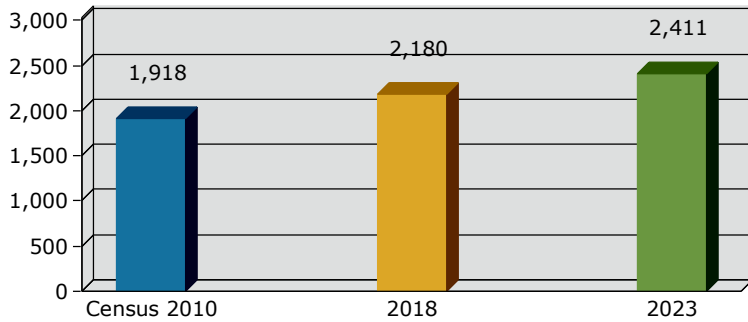

# Graphic Profile

4203 Bailey Ave, Manvel, Texas, 77578  
 Ring: 1 mile radius

Prepared by Danny Nguyen, CCIM  
 Latitude: 29.53004  
 Longitude: -95.35208

2018 Population by Race

2018 Population by Age

Households

2018 Home Value

2018-2023 Annual Growth Rate

Household Income

Source: U.S. Census Bureau, Census 2010 Summary File 1. Esri forecasts for 2018 and 2023.

2018 Population by Race

2018 Population by Age

Households