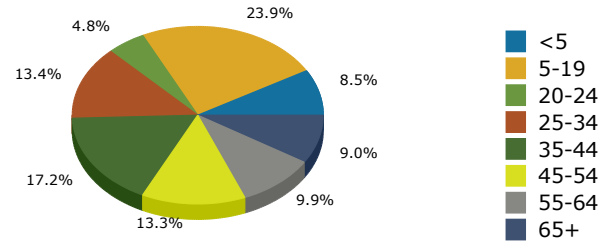

2018 Home Value

2018-2023 Annual Growth Rate

Household Income

Source: U.S. Census Bureau, Census 2010 Summary File 1. Esri forecasts for 2018 and 2023.

2018 Population by Race

2018 Population by Age

Households