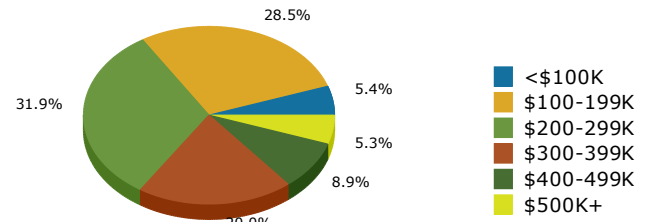

2018 Home Value

2018-2023 Annual Growth Rate

Household Income

Source: U.S. Census Bureau, Census 2010 Summary File 1. Esri forecasts for 2018 and 2023.

2018 Population by Race

2018 Population by Age

Households