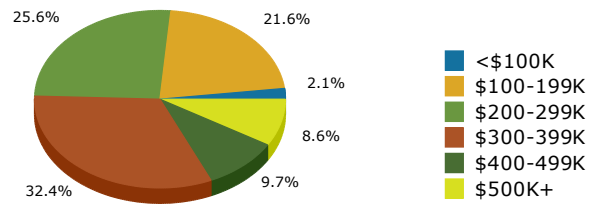

# Graphic Profile

4203 Bailey Ave, Manvel, Texas, 77578  
 Ring: 1 mile radius

Prepared by Danny Nguyen, CCIM  
 Latitude: 29.53004  
 Longitude: -95.35208

2018 Population by Race

2018 Population by Age

Households

2018 Home Value

2018-2023 Annual Growth Rate

Household Income

Source: U.S. Census Bureau, Census 2010 Summary File 1. Esri forecasts for 2018 and 2023.

2018 Population by Race

2018 Population by Age

Households