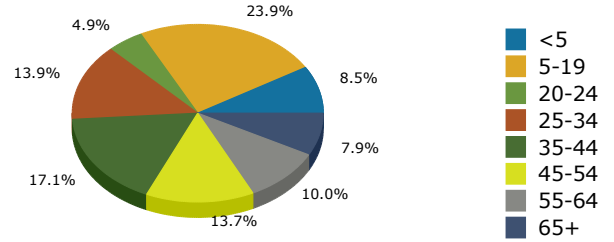

2018 Home Value

2018-2023 Annual Growth Rate

Household Income

Source: U.S. Census Bureau, Census 2010 Summary File 1. Esri forecasts for 2018 and 2023.

2018 Population by Race

2018 Population by Age

Households