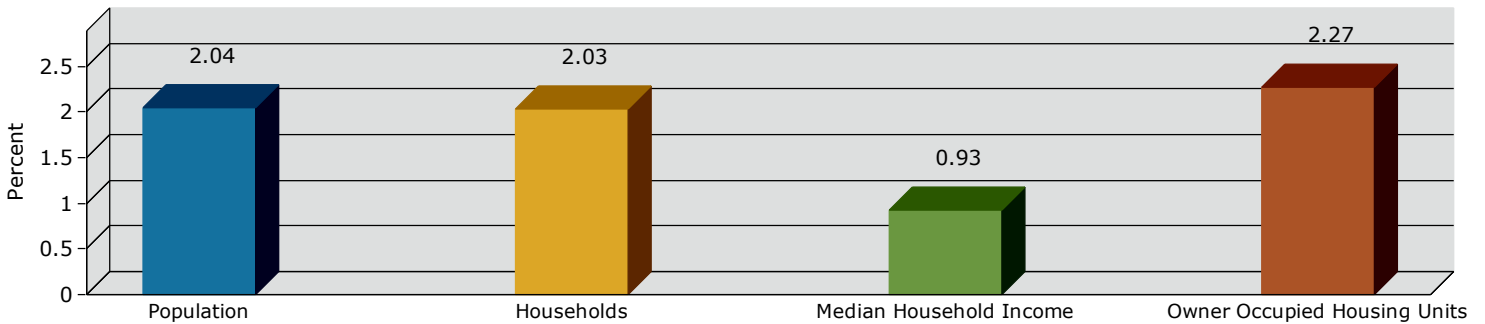

# Graphic Profile

4203 Bailey Ave, Manvel, Texas, 77578  
 Ring: 1 mile radius

Prepared by Danny Nguyen, CCIM  
 Latitude: 29.53004  
 Longitude: -95.35208

2018 Population by Race

2018 Population by Age

Households

2018 Home Value

2018-2023 Annual Growth Rate

Household Income

Source: U.S. Census Bureau, Census 2010 Summary File 1. Esri forecasts for 2018 and 2023.

2018 Population by Race

2018 Population by Age

Households