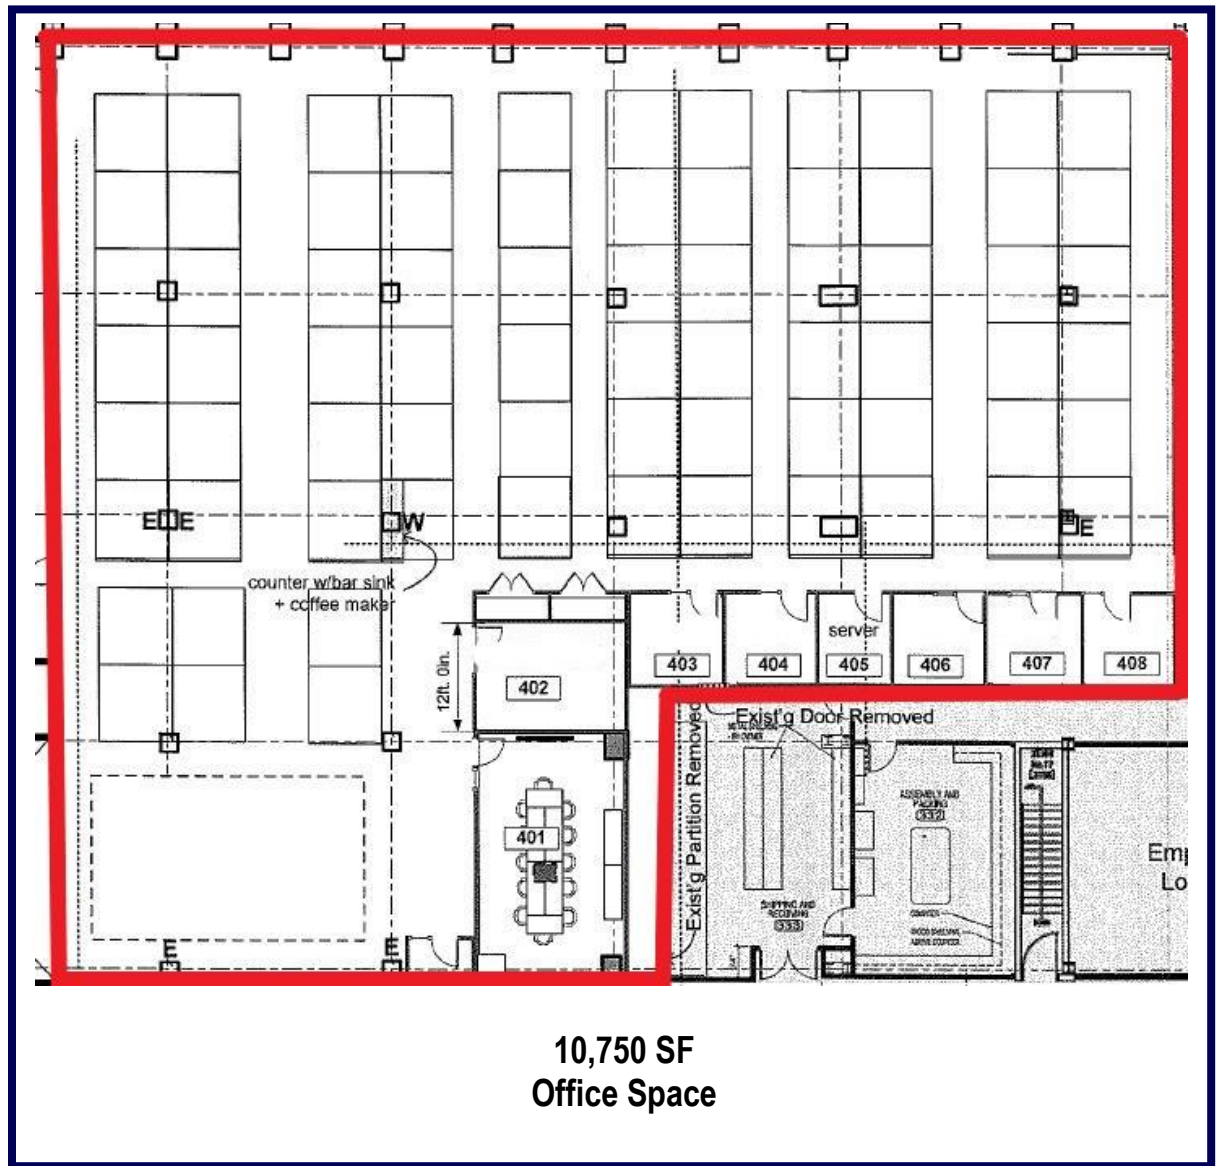

**781 Elmgrove Road
ROCHESTER, NEW YORK**

**FOR SUBLEASE
10,750 SQUARE FOOT OFFICE SPACE**

- **Address:** 781 Elmgrove Road
- **Town/County:** Town of Gates / Monroe County
With A Mailing Address of Rochester, New York 14624
- **Year Built:** 1962
- **Space Available:** Office: 10,750 SF
- **Expansion:** Option to expand available
- **Lease Rate:** \$15.00 Gross
- **Parking:** Abundant free parking for in excess of 10 cars per 1,000 square feet of leased space
- **Security:** On-site security, 24-7
- **Sprinklers:** Full wet sprinkler coverage for ordinary hazard
- **Loading Docks:** Access to loading dock for easy move-in.
- **Telecom:** Fiber available for voice and data by redundant providers
- **Area Amenities:** Café at the Park is located on Floor 2 of the building. A number of additional amenities are located adjacent to the site including restaurants, retail shops and the Westside YMCA that offers a fitness facility as well as child care services.

Information contained herein has been obtained from reliable sources. We have no reason to doubt its accuracy, but we do not guarantee it.

781 ELMGROVE ROAD ROCHESTER, NEW YORK

Third Floor: Available Space