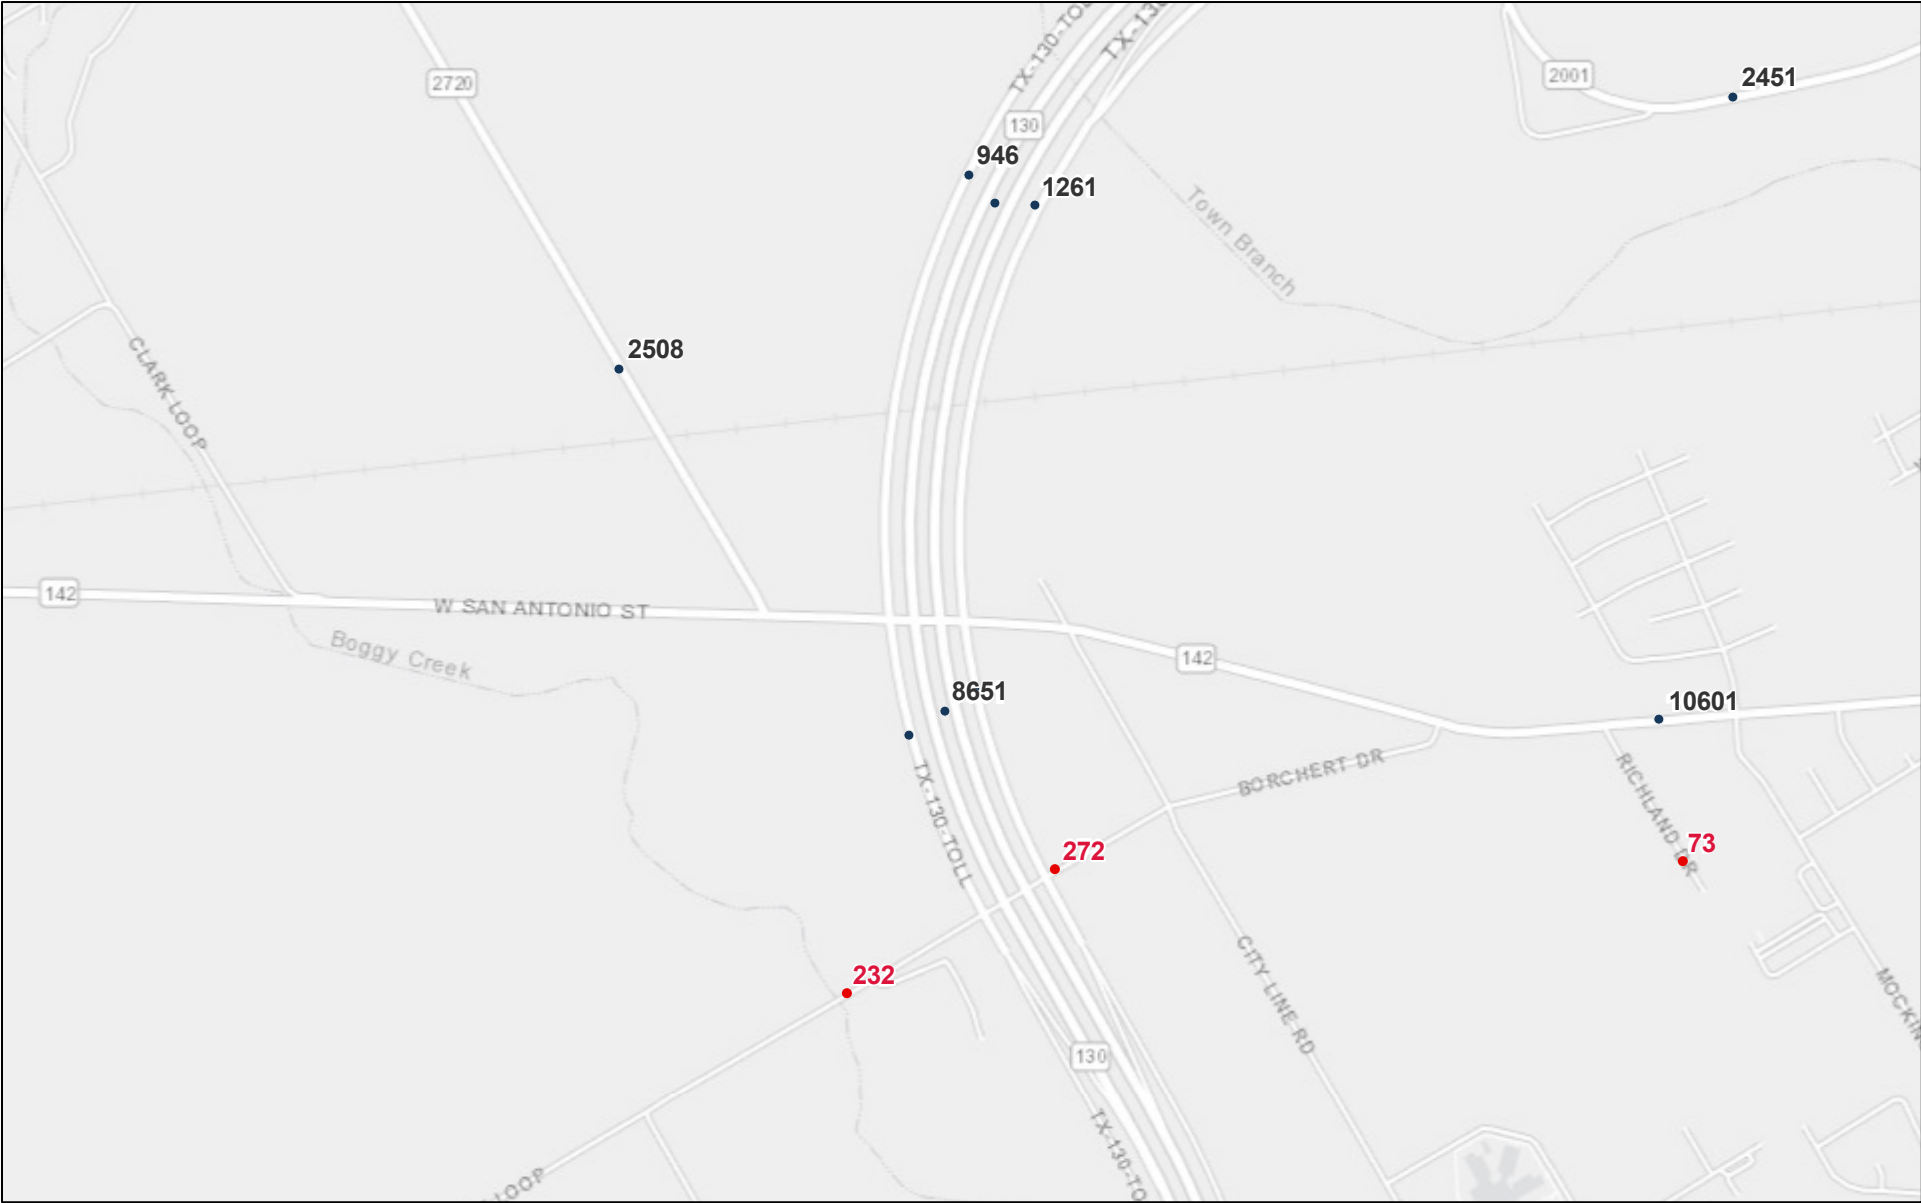

TxDOT Statewide Traffic Web Viewer 2022

10/13/2023, 9:56:16 AM

- TxDOT AADT Annuals **TxDOT_Vector_Tile_Basemap** ■ Green: Band_2
- 5-Year AADTs 2020 **RGB** ■ Blue: Band_3
- Red: Band_1

Esri, HERE, Garmin, (c) OpenStreetMap contributors, and the GIS user community