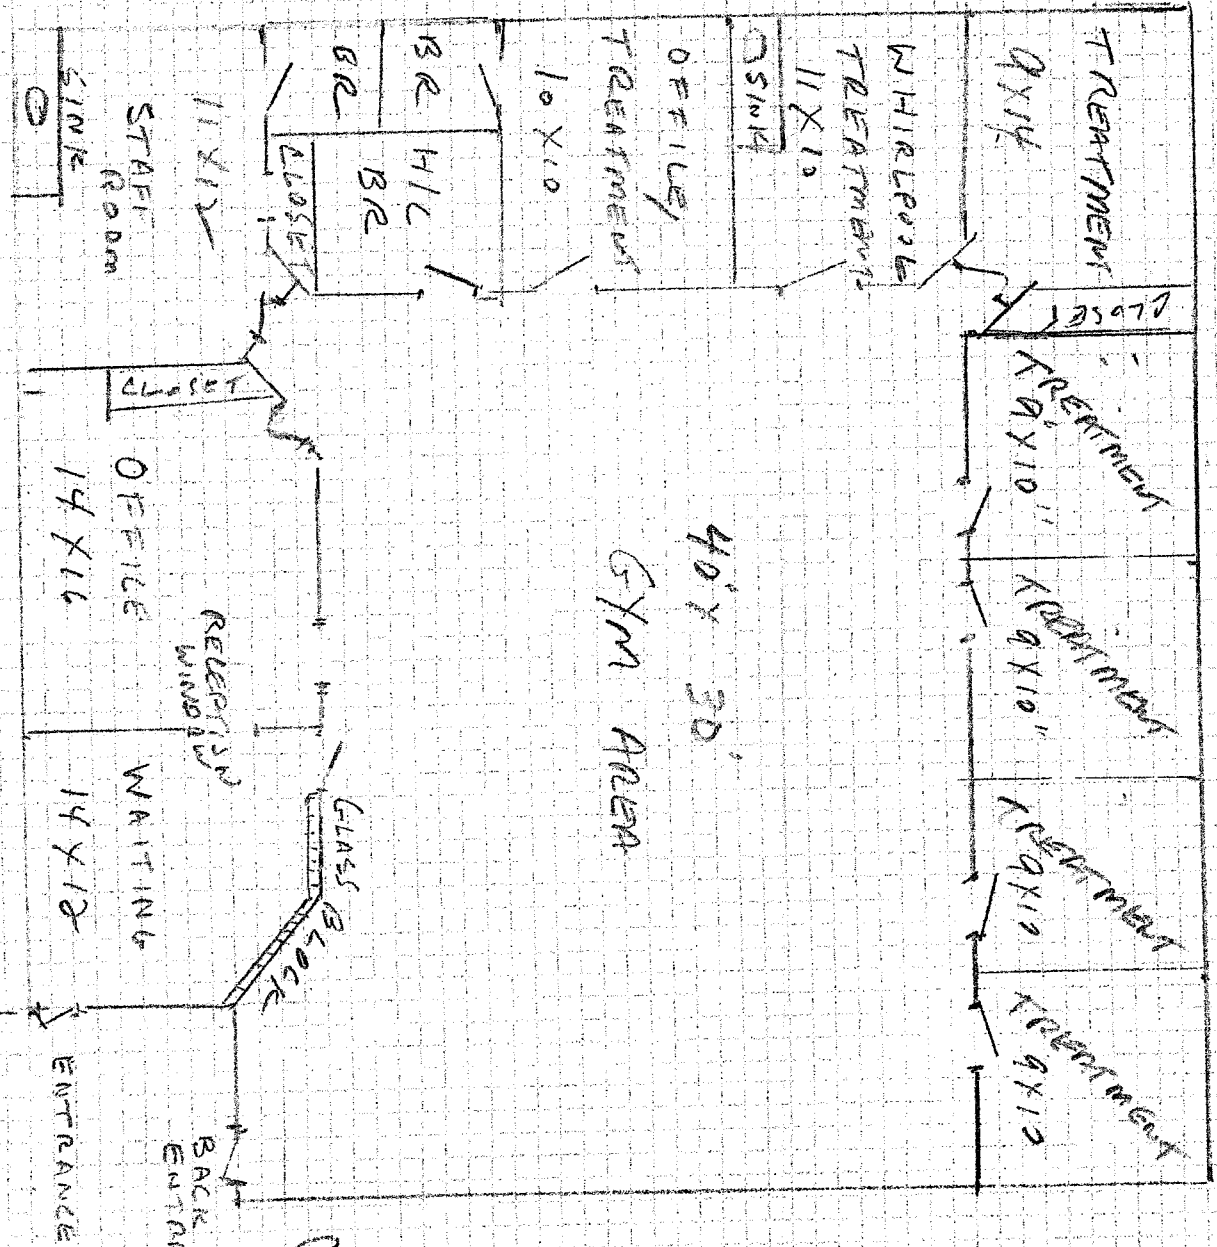

APPROXIMATE ROOM SIZES
FORM D654 of 4

40' x 30'
GYM AREA

COMMON HALL

ELEVATOR

MAIL