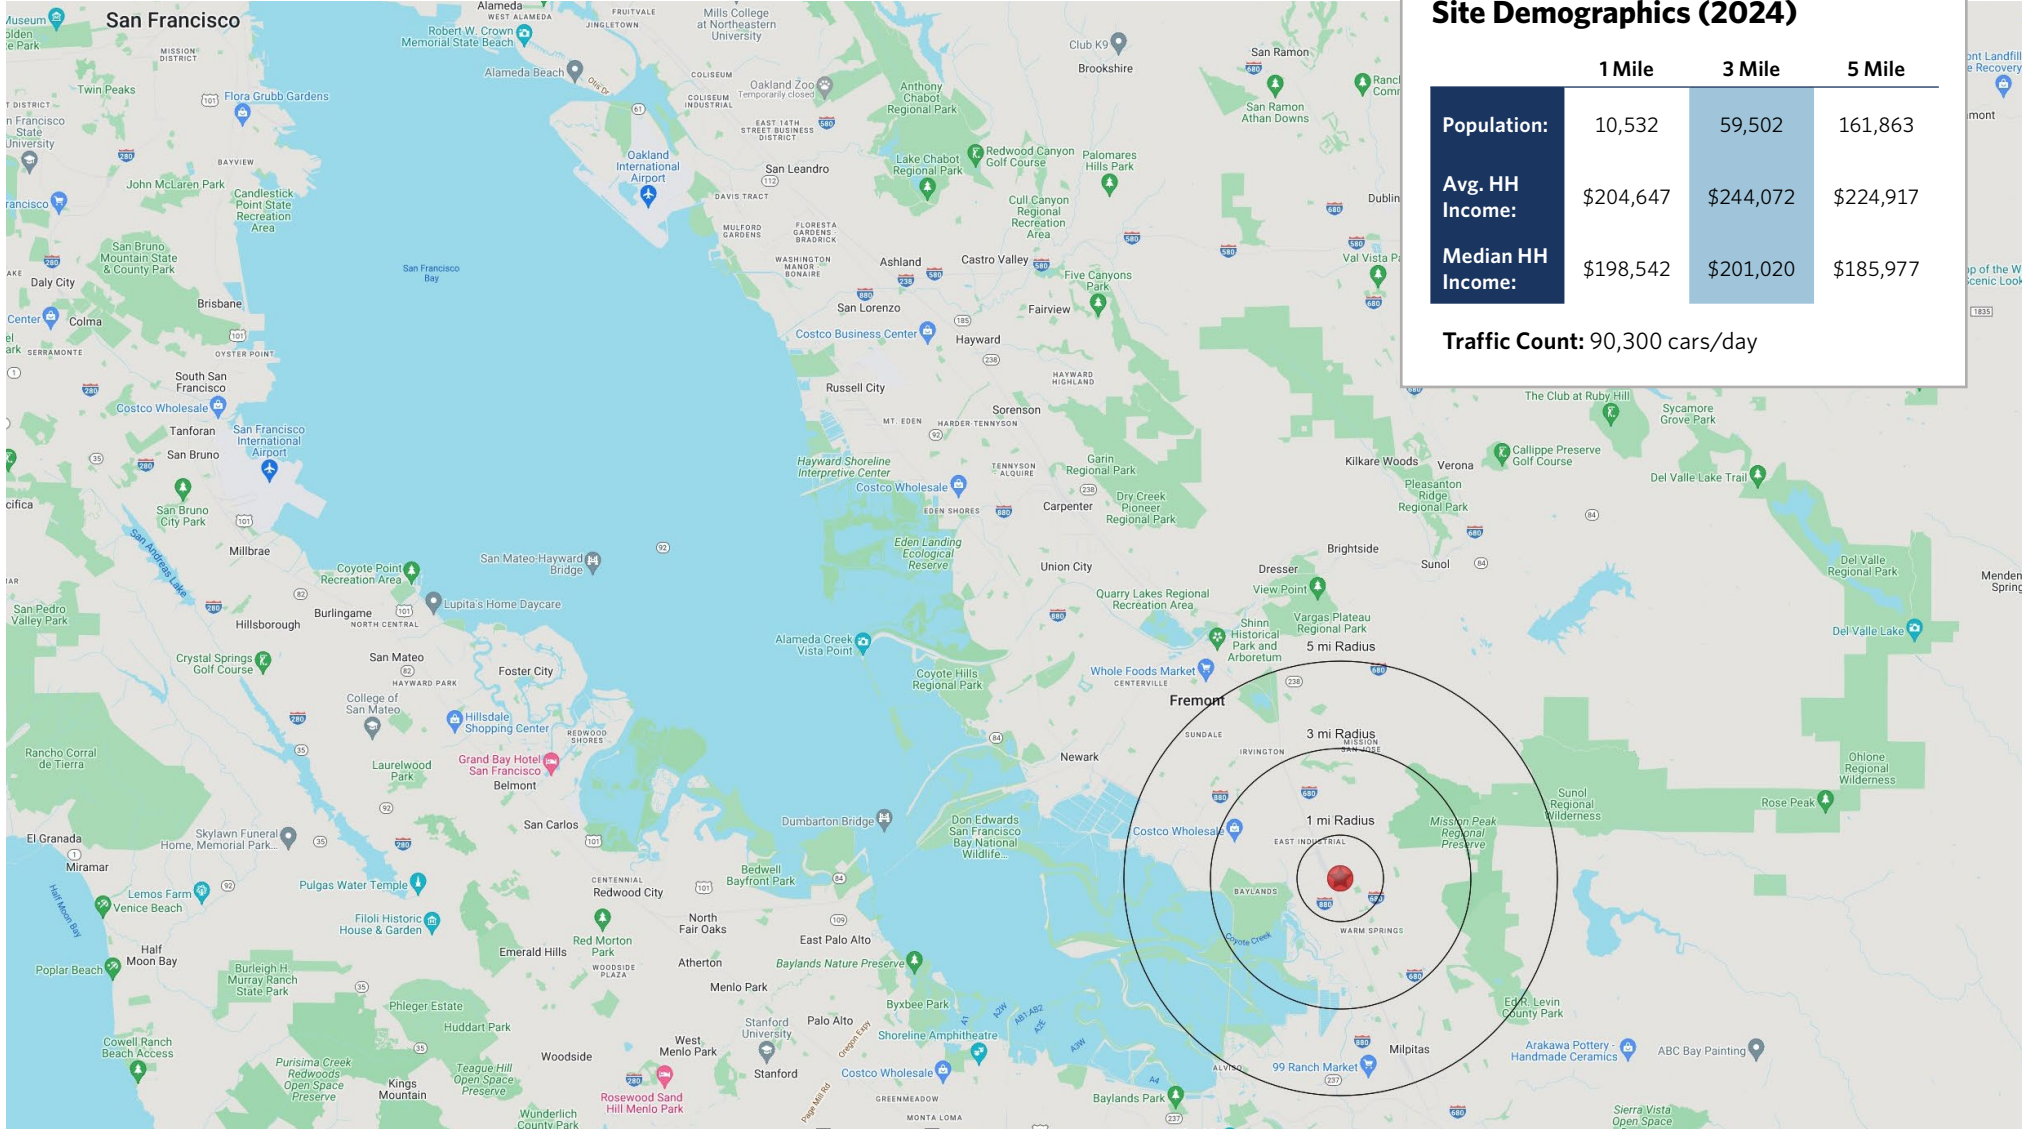

# FREMONT TOWN CENTER

46848 Mission Boulevard, Fremont, CA 94539