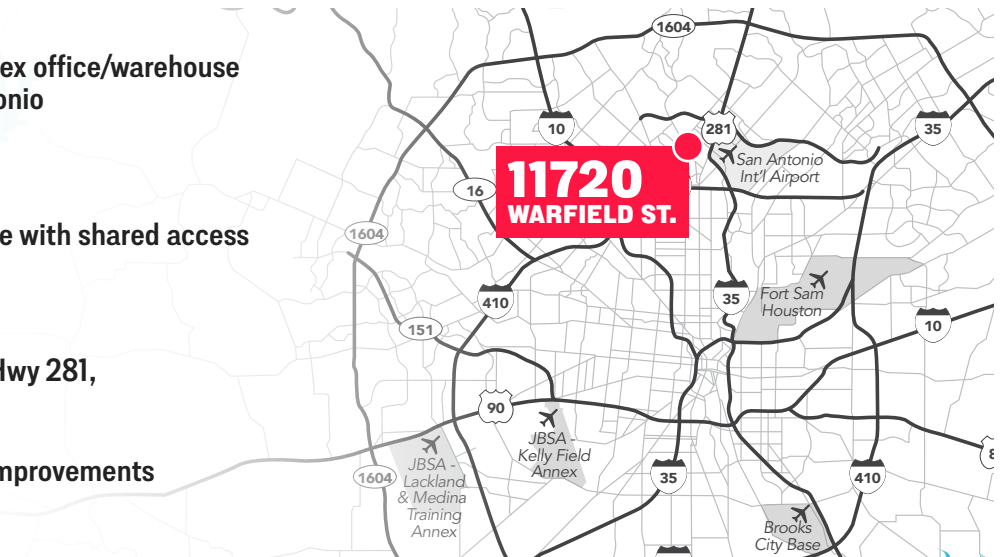

11720 WARFIELD ST. SAN ANTONIO, TX 78216

STREAM®

FOR LEASE

1,964 SF
800 SF
WAREHOUSE W/
EXTRA STORAGE
AVAILABLE

- **11720 WARFIELD** is a 1-story, flex office/warehouse located in North Central San Antonio
- 1 grade level door
- Fenced and secured yard available with shared access
- Ample parking
- In close proximity to SA Airport, Hwy 281, Loop 410, and Wurzbach Pkwy
- New paint, flooring, and further improvements complete