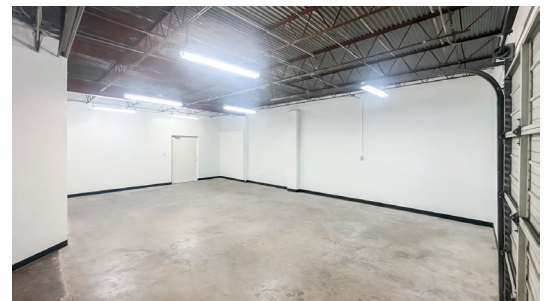

11720 WARFIELD ST.

**FOR MORE
INFORMATION:**

TAYLOR POSEY
210 298 8558
taylor.posey@streamrealty.com

Copyright © 2026 Stream Realty Partners, All rights reserved.
The information contained herein was obtained from sources believed reliable; however, Stream Realty Partners, L.P. make no guarantees, warranties, or representations as to the completeness or accuracy thereof. The presentation of this property is submitted subject to errors, change of price, or conditions, prior sale or lease, or withdrawal without notice.