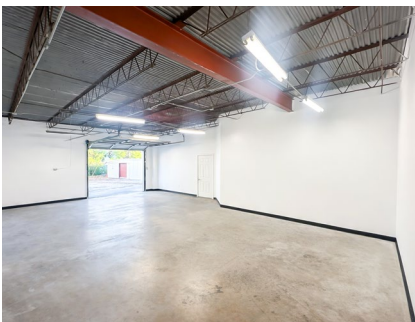

11720 WARFIELD ST. SAN ANTONIO, TX 78216

STREAM®

FOR LEASE

1,964 SF
800 SF
WAREHOUSE W/
EXTRA STORAGE
AVAILABLE

- **11720 WARFIELD** is a 1-story, flex office/warehouse located in North Central San Antonio
- 1 grade level door
- Fenced and secured yard available with shared access
- Ample parking
- In close proximity to SA Airport, Hwy 281, Loop 410, and Wurzbach Pkwy
- New paint, flooring, and further improvements complete