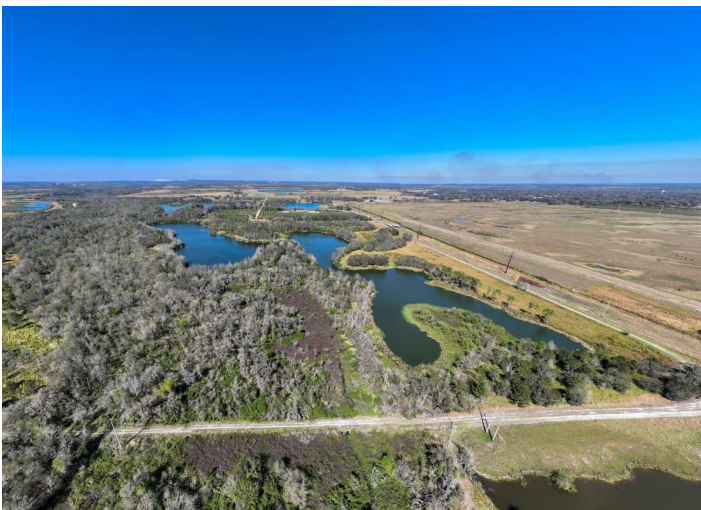

### Land For Sale

**\$3,500,000**

Acreage: 107 Acres

Zoning: ARR

[Aerial Video](#)

107 acres of land located on New Hope Rd in Fort Meade, Beautiful Lake Front Site driving distances to Tampa Bay and Orlando Tourist Attractions

## Highlights

- Single family development potential
- Mobile home park potential
- RV Park possibilities
- Lakefront Sites throughout

3D Model

Ft. Meade Aerial

New Hope Rd

New Hope Rd, Acuff Road