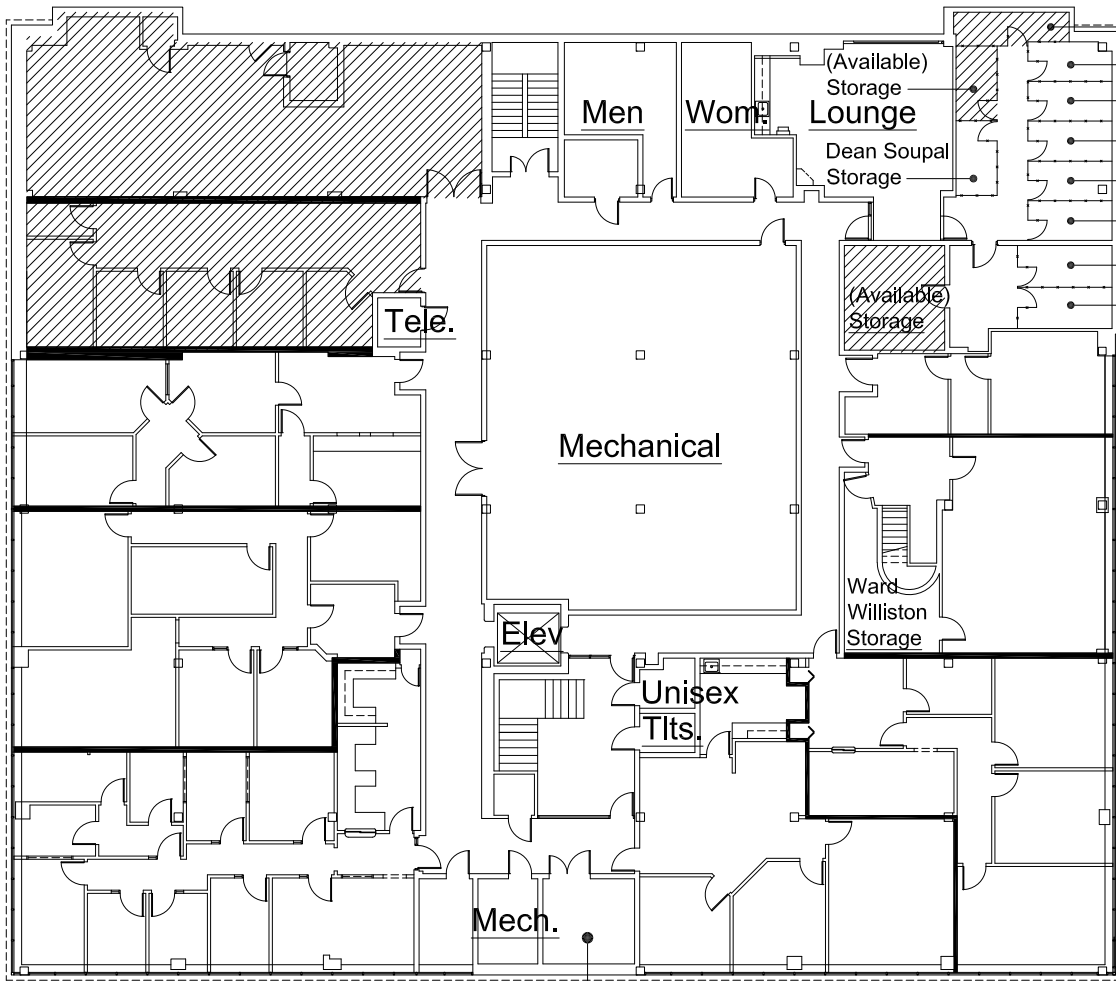

FLOOR PLAN

Available

Suite 50
1,536 RSF

Available

Suite 60
1,062 RSF

Kotz Sangster Wysocki, P.C.

Suite 55
1,142 RSF
1,038 USF

Kotz Sangster Wysocki, P.C.

Advanced Techniques Massage

Suite 45
440 RSF
400 USF

Jim & Bill Holmes

Suite 70
858 RSF
780 USF

Sarah Radke, P.C.

Suite 30
1,409 RSF

AS-BUILT FLOOR PLAN

0 8' 16' 32'