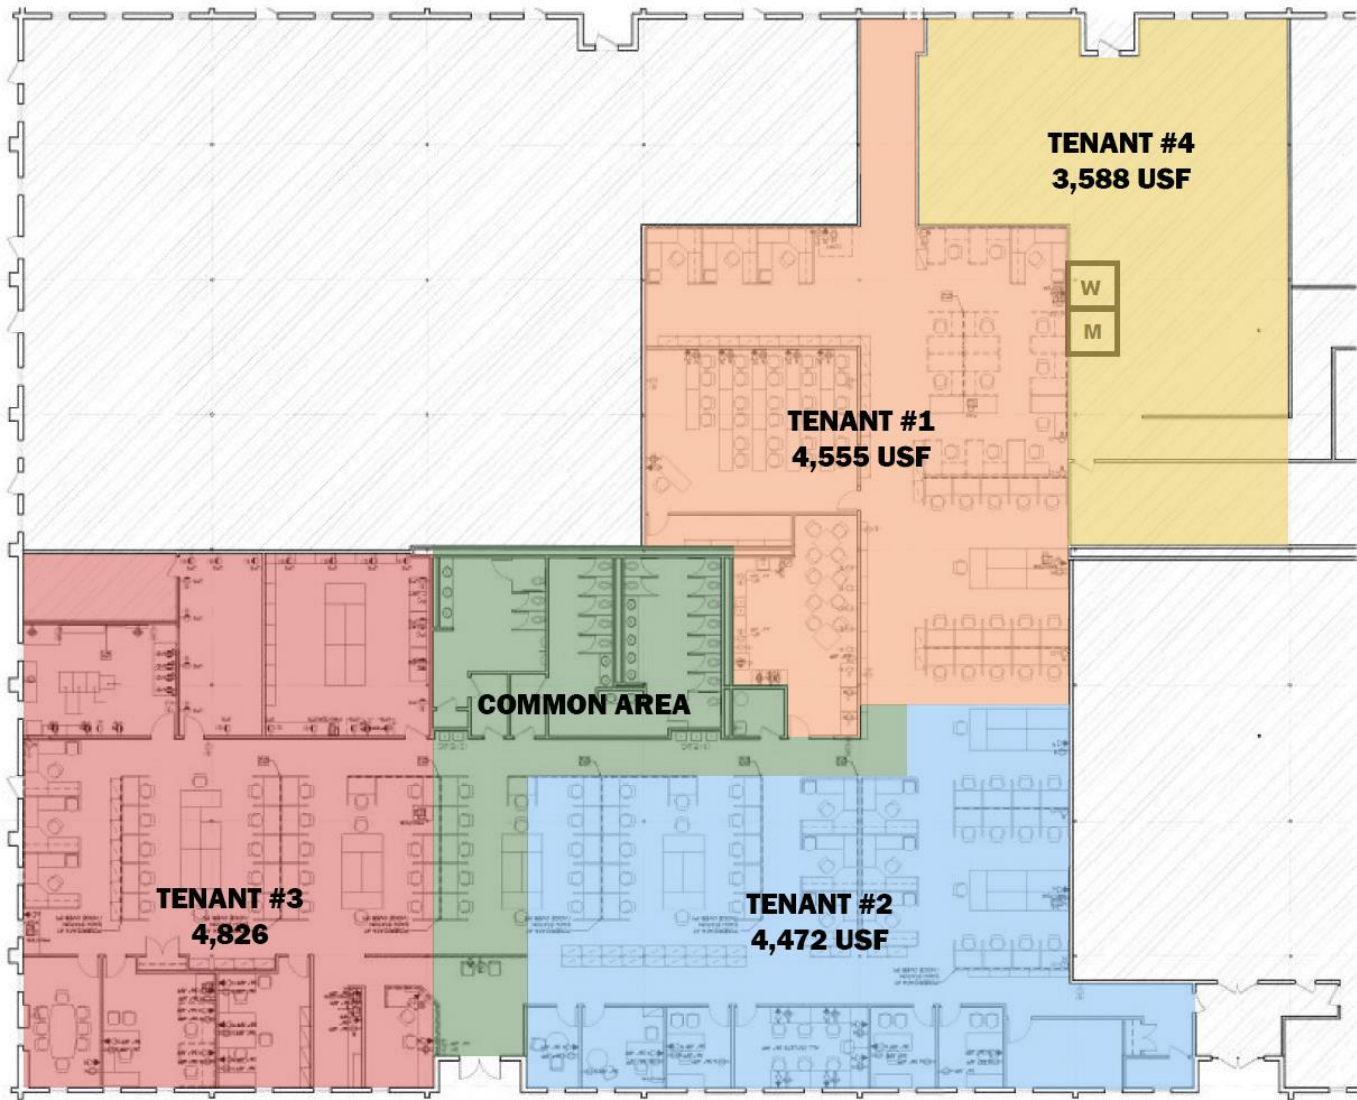

For Sale or Lease

21,088 SF Contiguous

Medical / Office Space

707 Alexander Road

Princeton, NJ 08540

Scan for
Matterport
3D Tour

Unit 1 | 17,500 SF

Scan for
Matterport
3D Tour

Unit 2 | 3,588 SF

BUILDING 3

For Sale or Lease

21,088 SF Contiguous

Medical / Office Space

707 Alexander Road

Princeton, NJ 08540

BUILDING 3 REAR

Option 1: showing space broken up