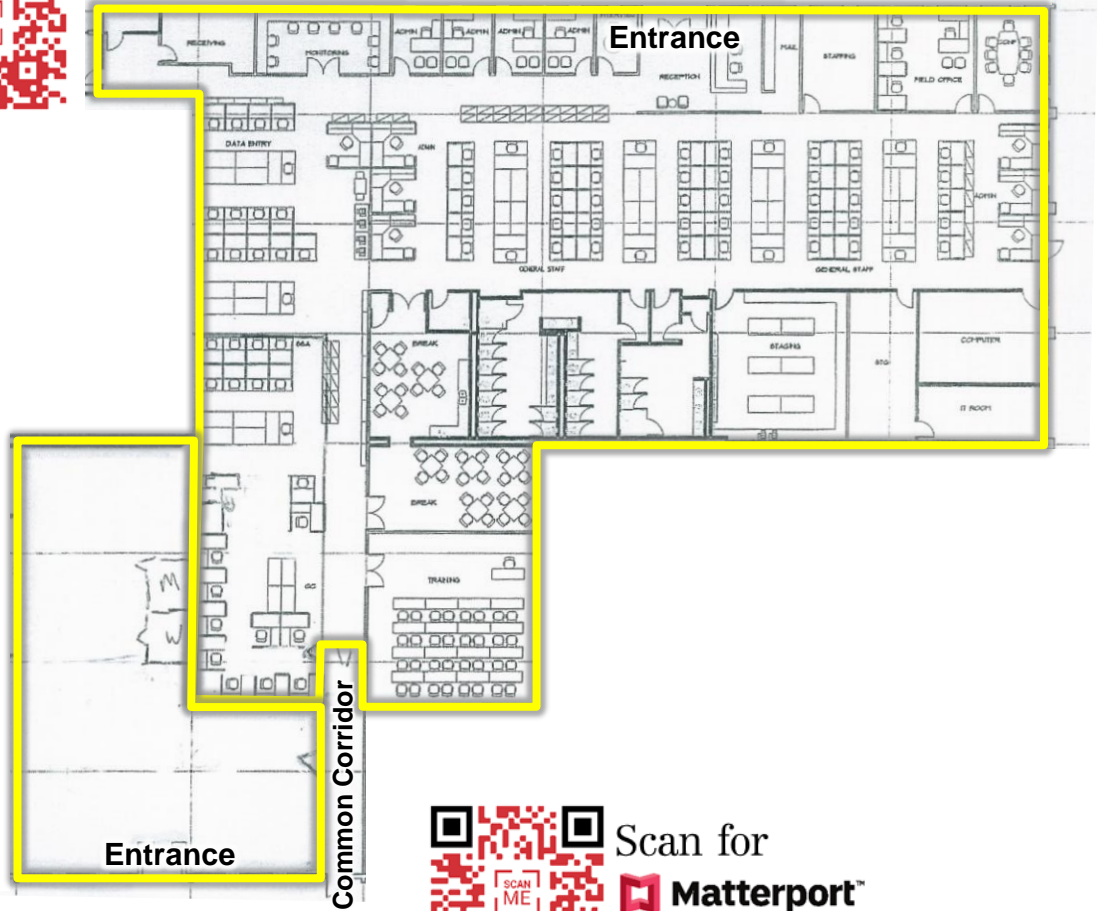

For Sale or Lease

21,088 SF Contiguous

Medical / Office Space

707 Alexander Road

Princeton, NJ 08540

Scan for
Matterport
3D Tour

Unit 1 | 17,500 SF

Scan for
Matterport
3D Tour

Unit 2 | 3,588 SF

BUILDING 3

For Sale or Lease

21,088 SF Contiguous

Medical / Office Space

707 Alexander Road

Princeton, NJ 08540

BUILDING 3 REAR

Option 1: showing space broken up