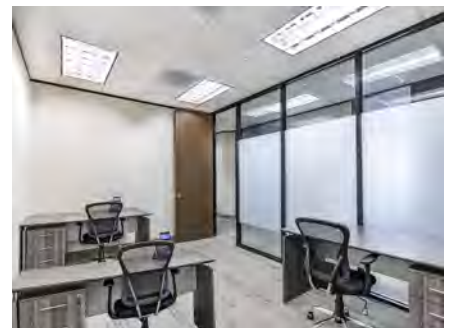

Skyline Executive Suites

Elaborate Common Areas

Furnished Offices

Quality Conference Rooms

- **Class A Office Suites**
- **All-inclusive**
- **Immediate Move-in**
- **No Hidden Fees**

Skyline Executive Suites

Executive Offices

Included Services

Phones

Internet

Security

Personnel

Access

- ✓ State-of-the-Art Voice Over IP Phone System
- ✓ 250 MB Bandwidth of Open-Pipe High-Speed Internet
- ✓ 24/7 On-Site Security
- ✓ 24/7 Common Area Camera Surveillance
- ✓ Full-time Professional Receptionist
- ✓ 24/7 Building and Suite Access
- ✓ Penthouse Suite Health Center
- ✓ Full-Service Banking Facility & Restaurant
- ✓ Coffee & Tea Included
- ✓ Executive Furniture Included
- ✓ Conference Room Usage Included
- ✓ Parking Included

Skyline Executive Suites

📷 Photographs

Skyline Executive Suites

Building Ingress on the Major Thoroughfares

Easy Access from Katy, Westchase, Galleria/Downtown and Greenspoint

Building Egress on the Major Thoroughfares