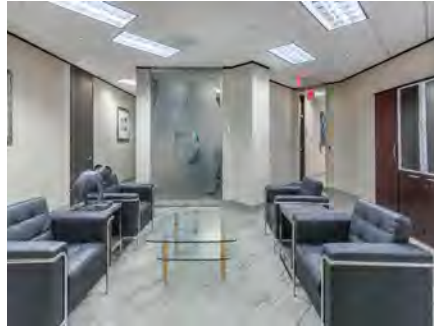

Skyline Executive Suites

Elaborate Common Areas

Furnished Offices

Quality Conference Rooms

- **Class A Office Suites**
- **All-inclusive**
- **Immediate Move-in**
- **No Hidden Fees**

Skyline Executive Suites

Executive Offices

Included Services

Phones

Internet

Security

Personnel

Access

- ✓ State-of-the-Art Voice Over IP Phone System
- ✓ 250 MB Bandwidth of Open-Pipe High-Speed Internet
- ✓ 24/7 On-Site Security
- ✓ 24/7 Common Area Camera Surveillance
- ✓ Full-time Professional Receptionist
- ✓ 24/7 Building and Suite Access
- ✓ Penthouse Suite Health Center
- ✓ Full-Service Banking Facility & Restaurant
- ✓ Coffee & Tea Included
- ✓ Executive Furniture Included
- ✓ Conference Room Usage Included
- ✓ Parking Included

Skyline Executive Suites

📷 Photographs

Skyline Executive Suites

Building Ingress on the Major Thoroughfares

Easy Access from Katy, Westchase, Galleria/Downtown and Greenspoint

Building Egress on the Major Thoroughfares