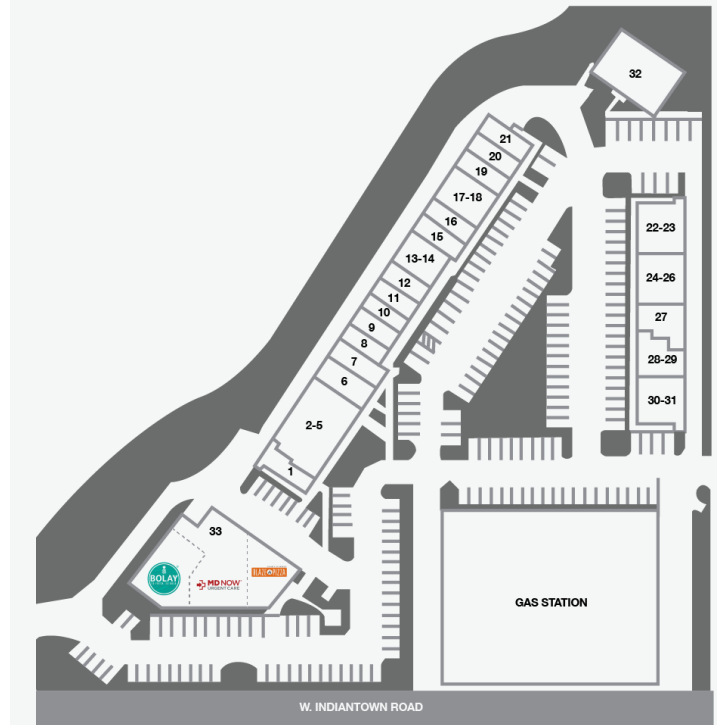

# SIMS CREEK PLAZA

1695 W Indiantown Rd | Jupiter, Florida 33458

Sims Creek Plaza is a ±35,000 sq.ft shopping center located on the north side of Indiantown Road at the intersection with Maplewood Drive. The new renovated property has an increased presence along Indiantown Road in the heart of Jupiter's retail corridor.

# SIMS CREEK PLAZA

1695 W Indiantown Rd | Jupiter, Florida 33458

**Population:** 65,307 (3-mile radius)  
**Household Income:** \$99,203 (3-mile radius)  
**Traffic Counts:** 48,500 cars daily (E/W)  
**Shopping Centre Size:** 35,000 sq.ft.