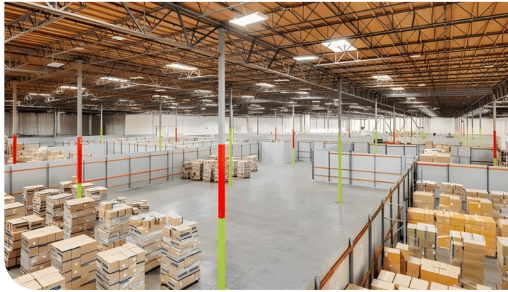

📍 775 Veterans Parkway, Bolingbrook, IL 60440
📞 800-338-6369

Building Highlights

Cubework is the nation's premier short-or-long term warehouse provider, we specialize in offering expensive commercial storage, office solutions, and commercial parking without the need for long-term leases. Expand and downsize and never pay for more than what you need.

24/7 Building Access

On-site Staff

Turnkey Spaces

Conference Rooms

Daily Janitor Service

High-speed Internet

CCTV, Surveillance System

Ample Loading Docks

Gourmet Coffee & Water

Forklift Rentals and Labor

Property Features

RBA	573,752 Square Feet
Site	39 Acres
Clear Height	36'
Loading Docks	58 ext
HVAC	Yes
Fire Protection	Yes
Access	24/7, Turnkey
Warehouse	300 - 570,752 SF Divisible
Private Office	150 - 3,000 SF Divisible