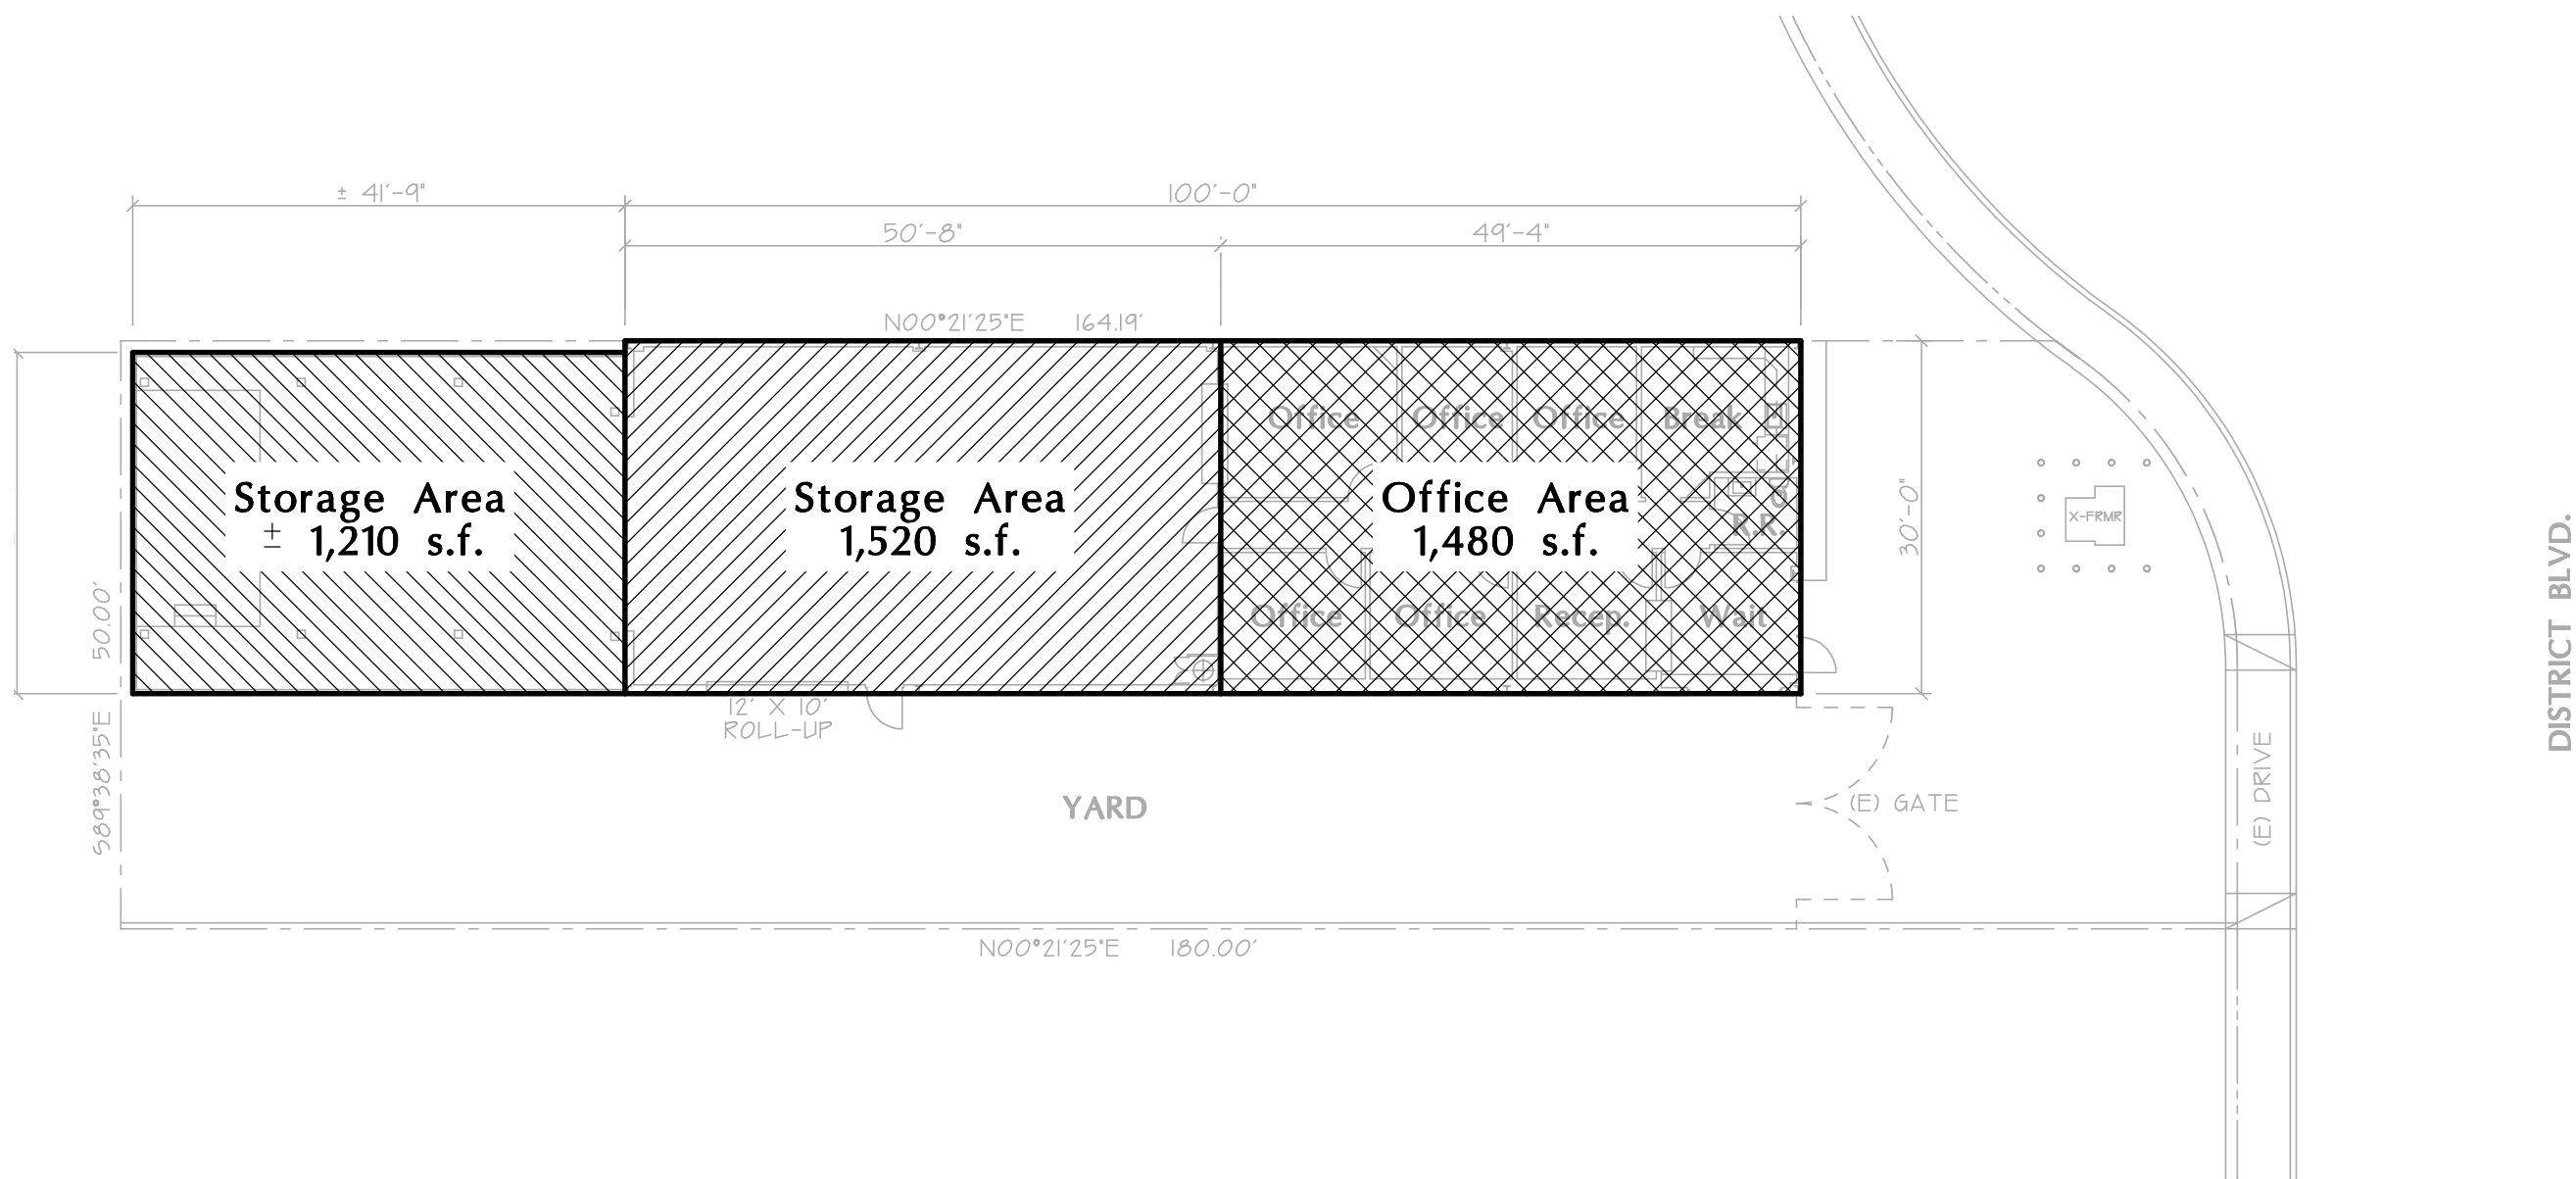

N  As-Built

0 4' 8' 16'

OFFICE / STORAGE BUILDING

4600 DISTRICT BLV. BAKERSFIELD, CA 93313

7-31-23

N  Area Diagram

OFFICE / STORAGE BUILDING

4600 DISTRICT BLV. BAKERSFIELD, CA 93313