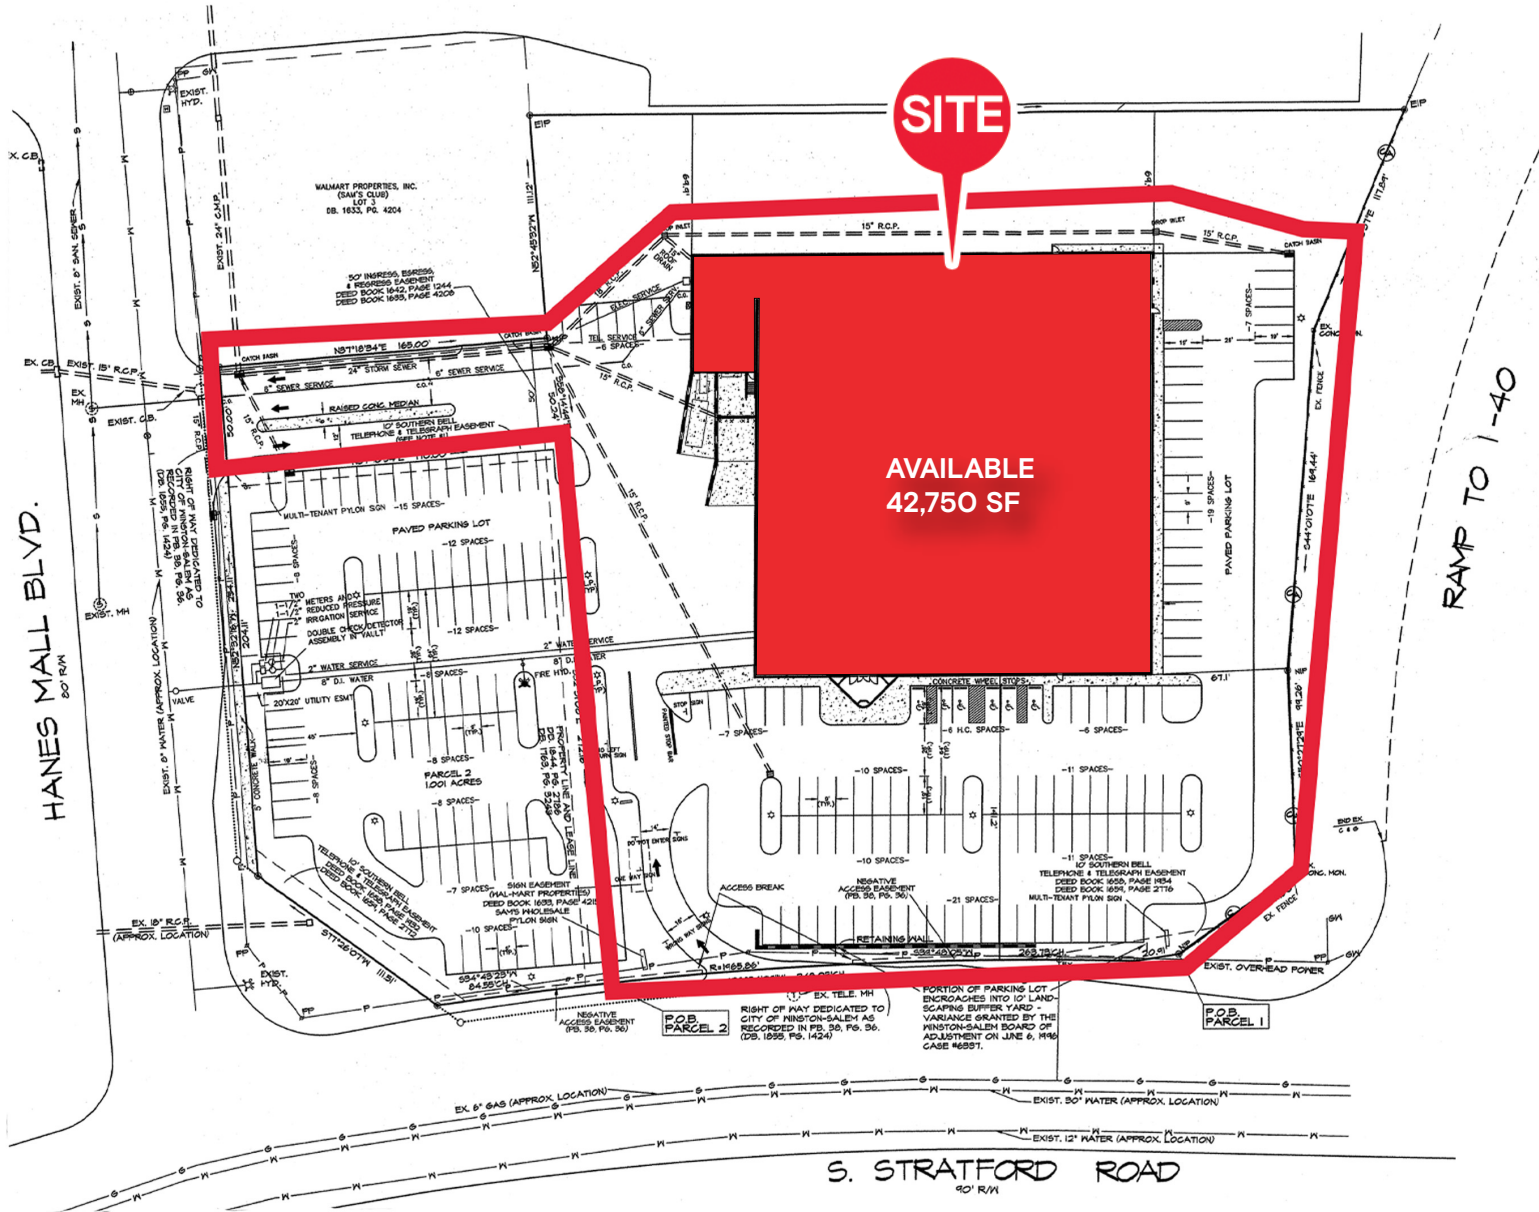

- 42,7500 SF available
- Freestanding building
- Site fronts Interstate 40 & Stratford Road
- Regional trade area with excellent interstate accessibility and visibility
- Strongest retail node in Winston-Salem
- Nearby retail: **TARGET** **DICK'S SPORTING GOODS** **ULTA BEAUTY** **BARNES & NOBLE**
PET SMART **THE HOME DEPOT** **LOWE'S** **COSTCO WHOLESALE** **ROSS DRESS FOR LESS**
JCPenney **★macy's** **Dillard's** **belk**

HANES MALL BLVD.
80' R/W

SITE

**AVAILABLE
42,750 SF**

RAMP TO 1-40

S. STRATFORD ROAD
80' R/W

**SOUTH FORK
ELEMENTARY SCHOOL**
491 STUDENTS

TARGET KOHL'S
ULTRA five BELOW
SHOE Kirklands
PET CARNIVAL Michaels
SUPPLIES PLUS **DOLLAR TREE**