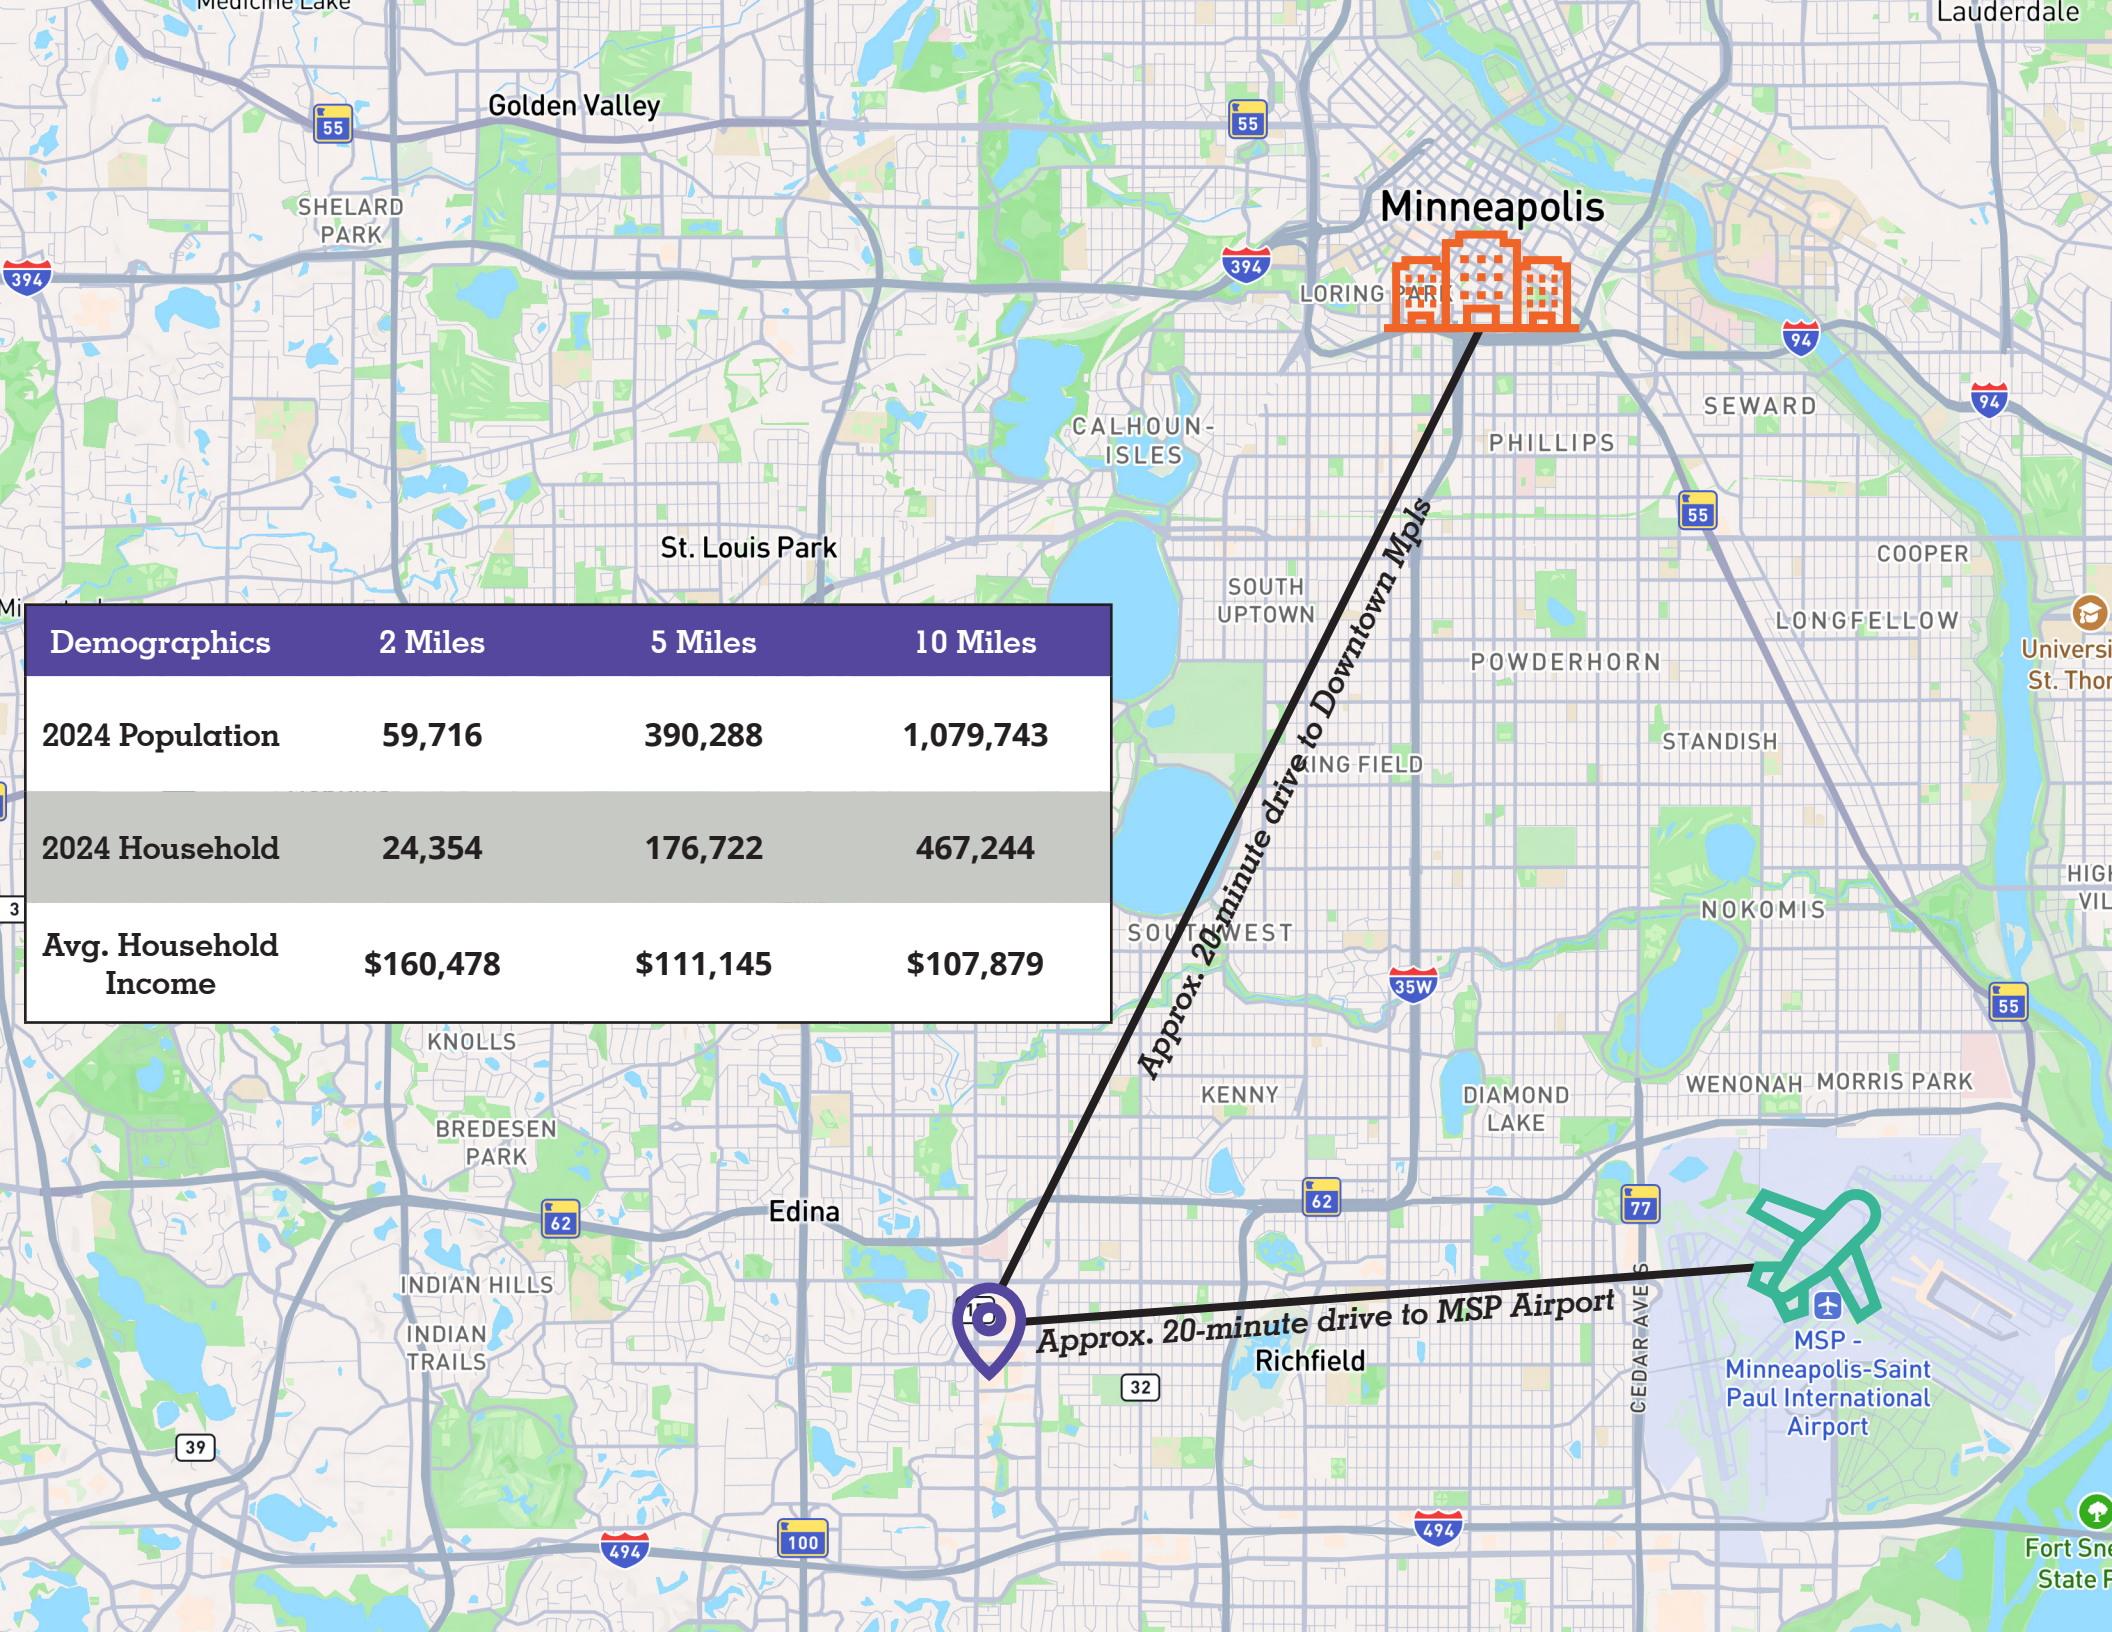

Pinehurst

4999 FRANCE AVE

AVISON
YOUNG

In the heart of 50th and France.

4999 France Avenue South is located in a unique business neighborhood in the area of West 50th Street and France Avenue South on the border of Edina and Minneapolis. Join the mix of more than 175 national and local boutiques, specialty shops and restaurants, many that are exclusive to the area.

Floor 2 - 4,514 sf

Interior Gallery

Demographics	2 Miles	5 Miles	10 Miles
2024 Population	59,716	390,288	1,079,743
2024 Household	24,354	176,722	467,244
Avg. Household Income	\$160,478	\$111,145	\$107,879

Minneapolis

Approx. 20-minute drive to Downtown Mpls

Approx. 20-minute drive to MSP Airport

Everything within reach.

title nine COLLEGE sitters

CRISP & GREEN

DAMICO & SONS COCONUT THAI

TALBOTS