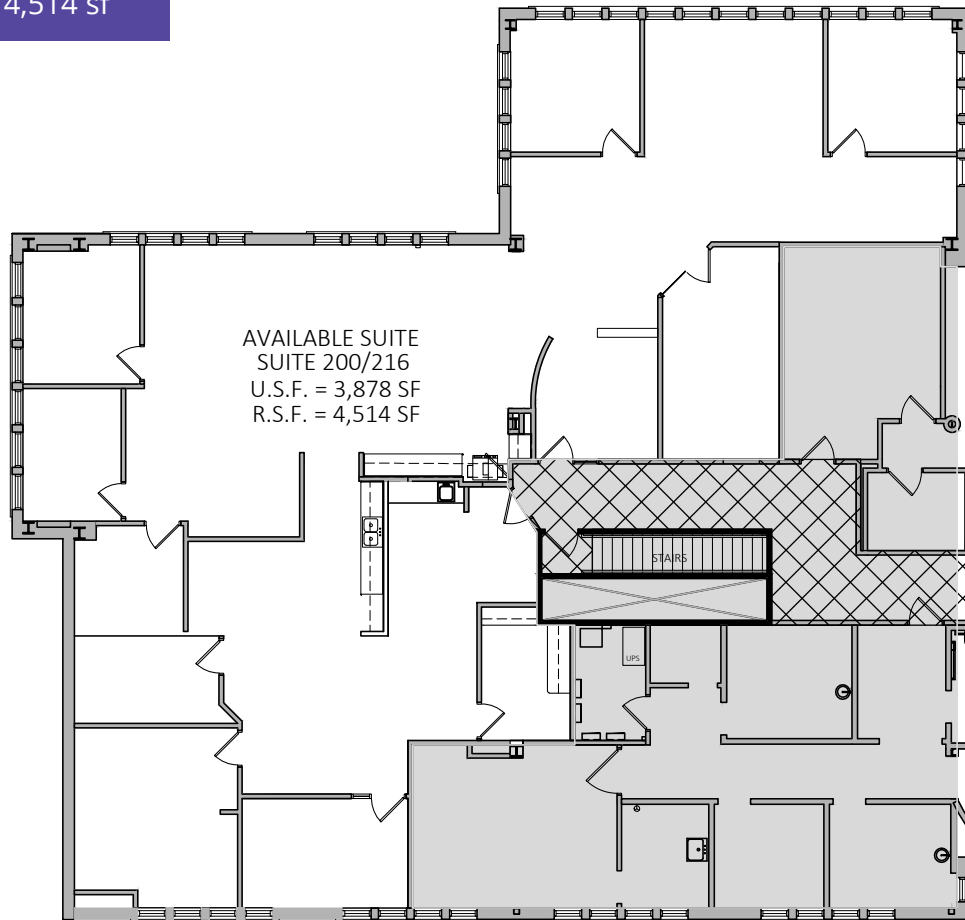

50th & France Lifestyle

Great selection of restaurants and shopping near by

Parking

70 climate-controlled stalls, plus surface & street parking

Available floorplans

FLOOR - 2 AVAILABLE FOR LEASE AUG 2026: 4,514 RSF

Floor 2 - 4,514 sf

Interior Gallery

Demographics	2 Miles	5 Miles	10 Miles
2024 Population	59,716	390,288	1,079,743
2024 Household	24,354	176,722	467,244
Avg. Household Income	\$160,478	\$111,145	\$107,879