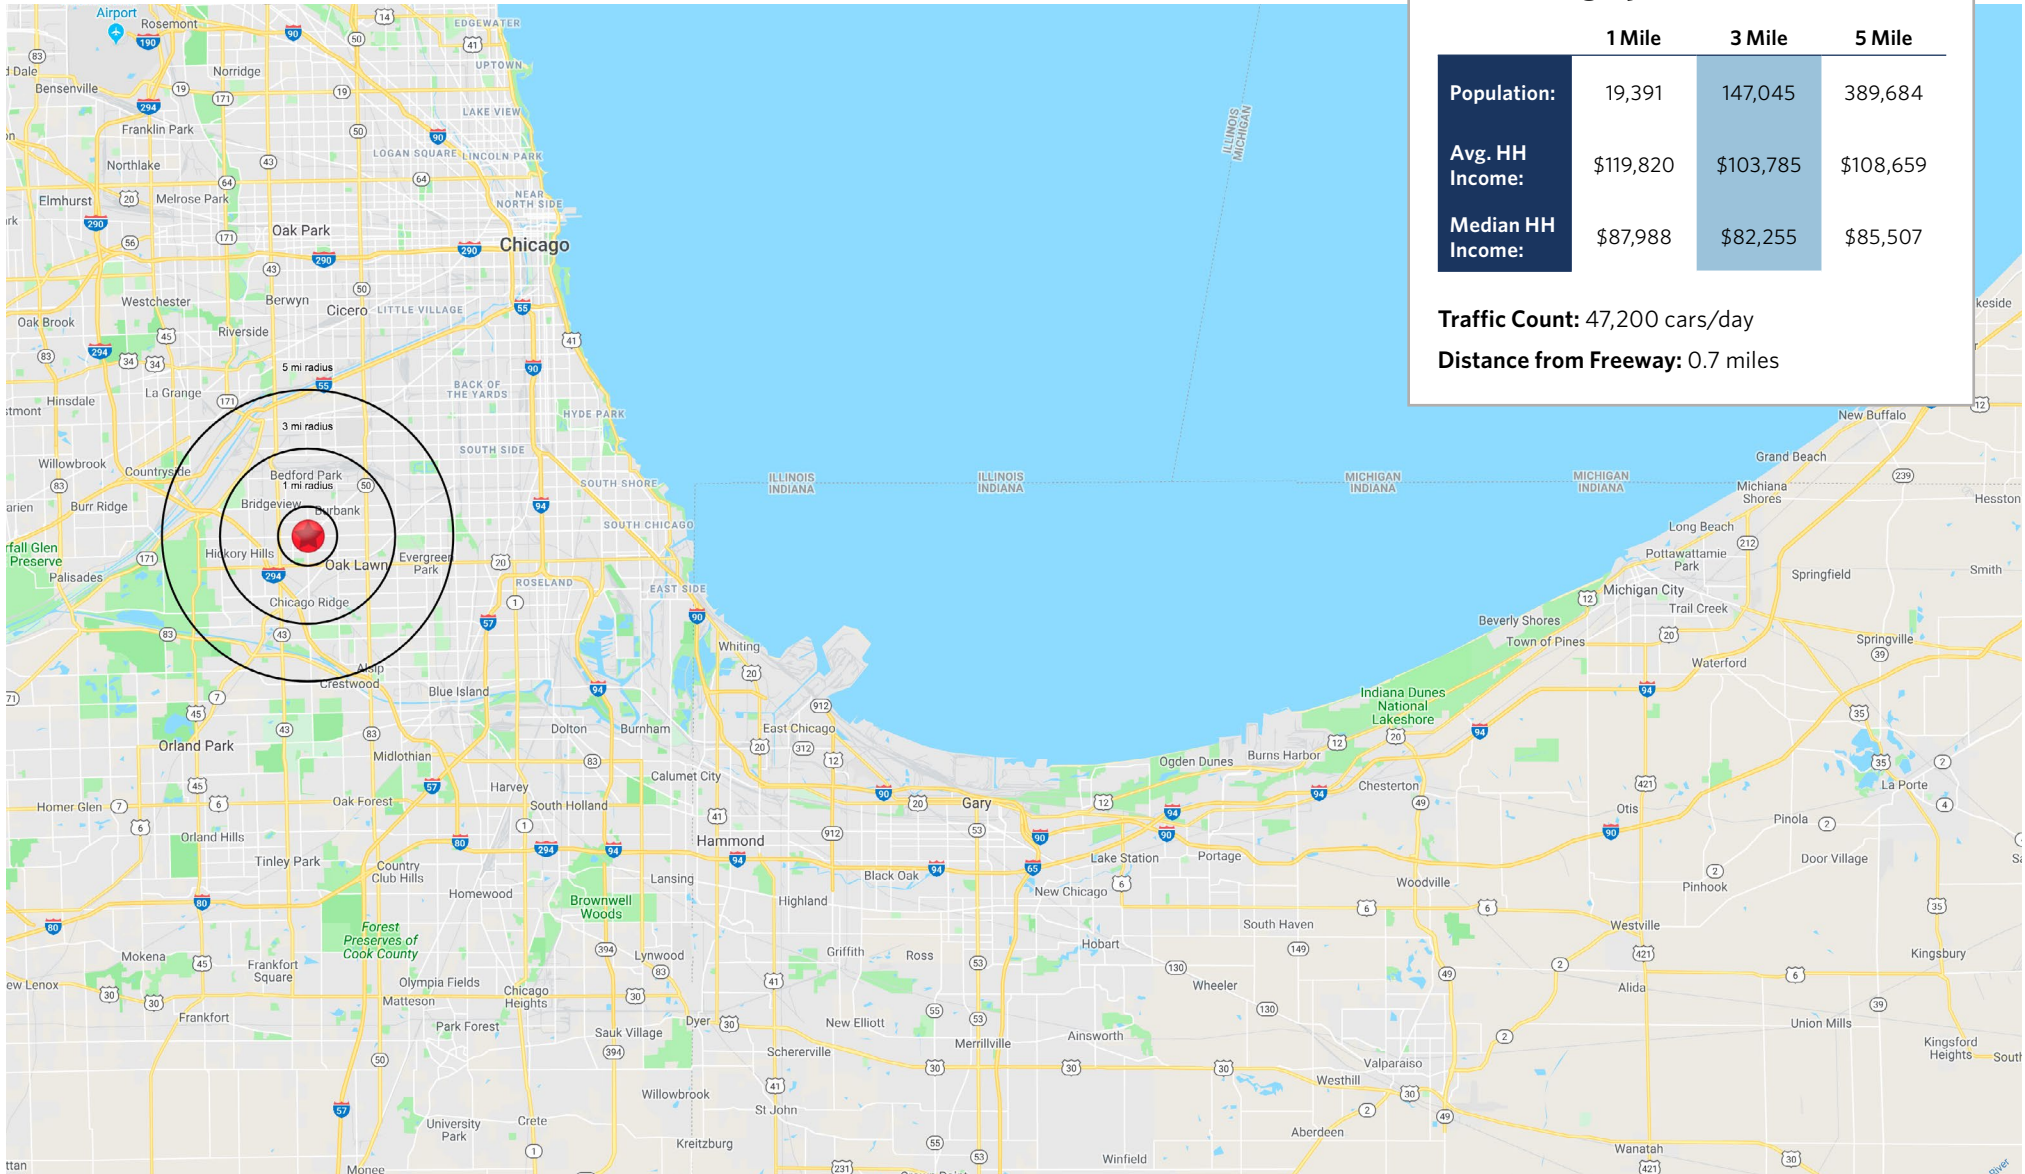

STATE ROAD PLAZA

8707-8767, 8801, 8821-8841, 8855 S. Ridgeland Avenue, Oak Lawn, IL 60453

Site Demographics (2026)

	1 Mile	3 Mile	5 Mile
Population:	19,391	147,045	389,684
Avg. HH Income:	\$119,820	\$103,785	\$108,659
Median HH Income:	\$87,988	\$82,255	\$85,507

Traffic Count: 47,200 cars/day

Distance from Freeway: 0.7 miles

STATE ROAD PLAZA

8707-8767, 8801, 8821-8841, 8855 S. Ridgeland Avenue, Oak Lawn, IL 60453.