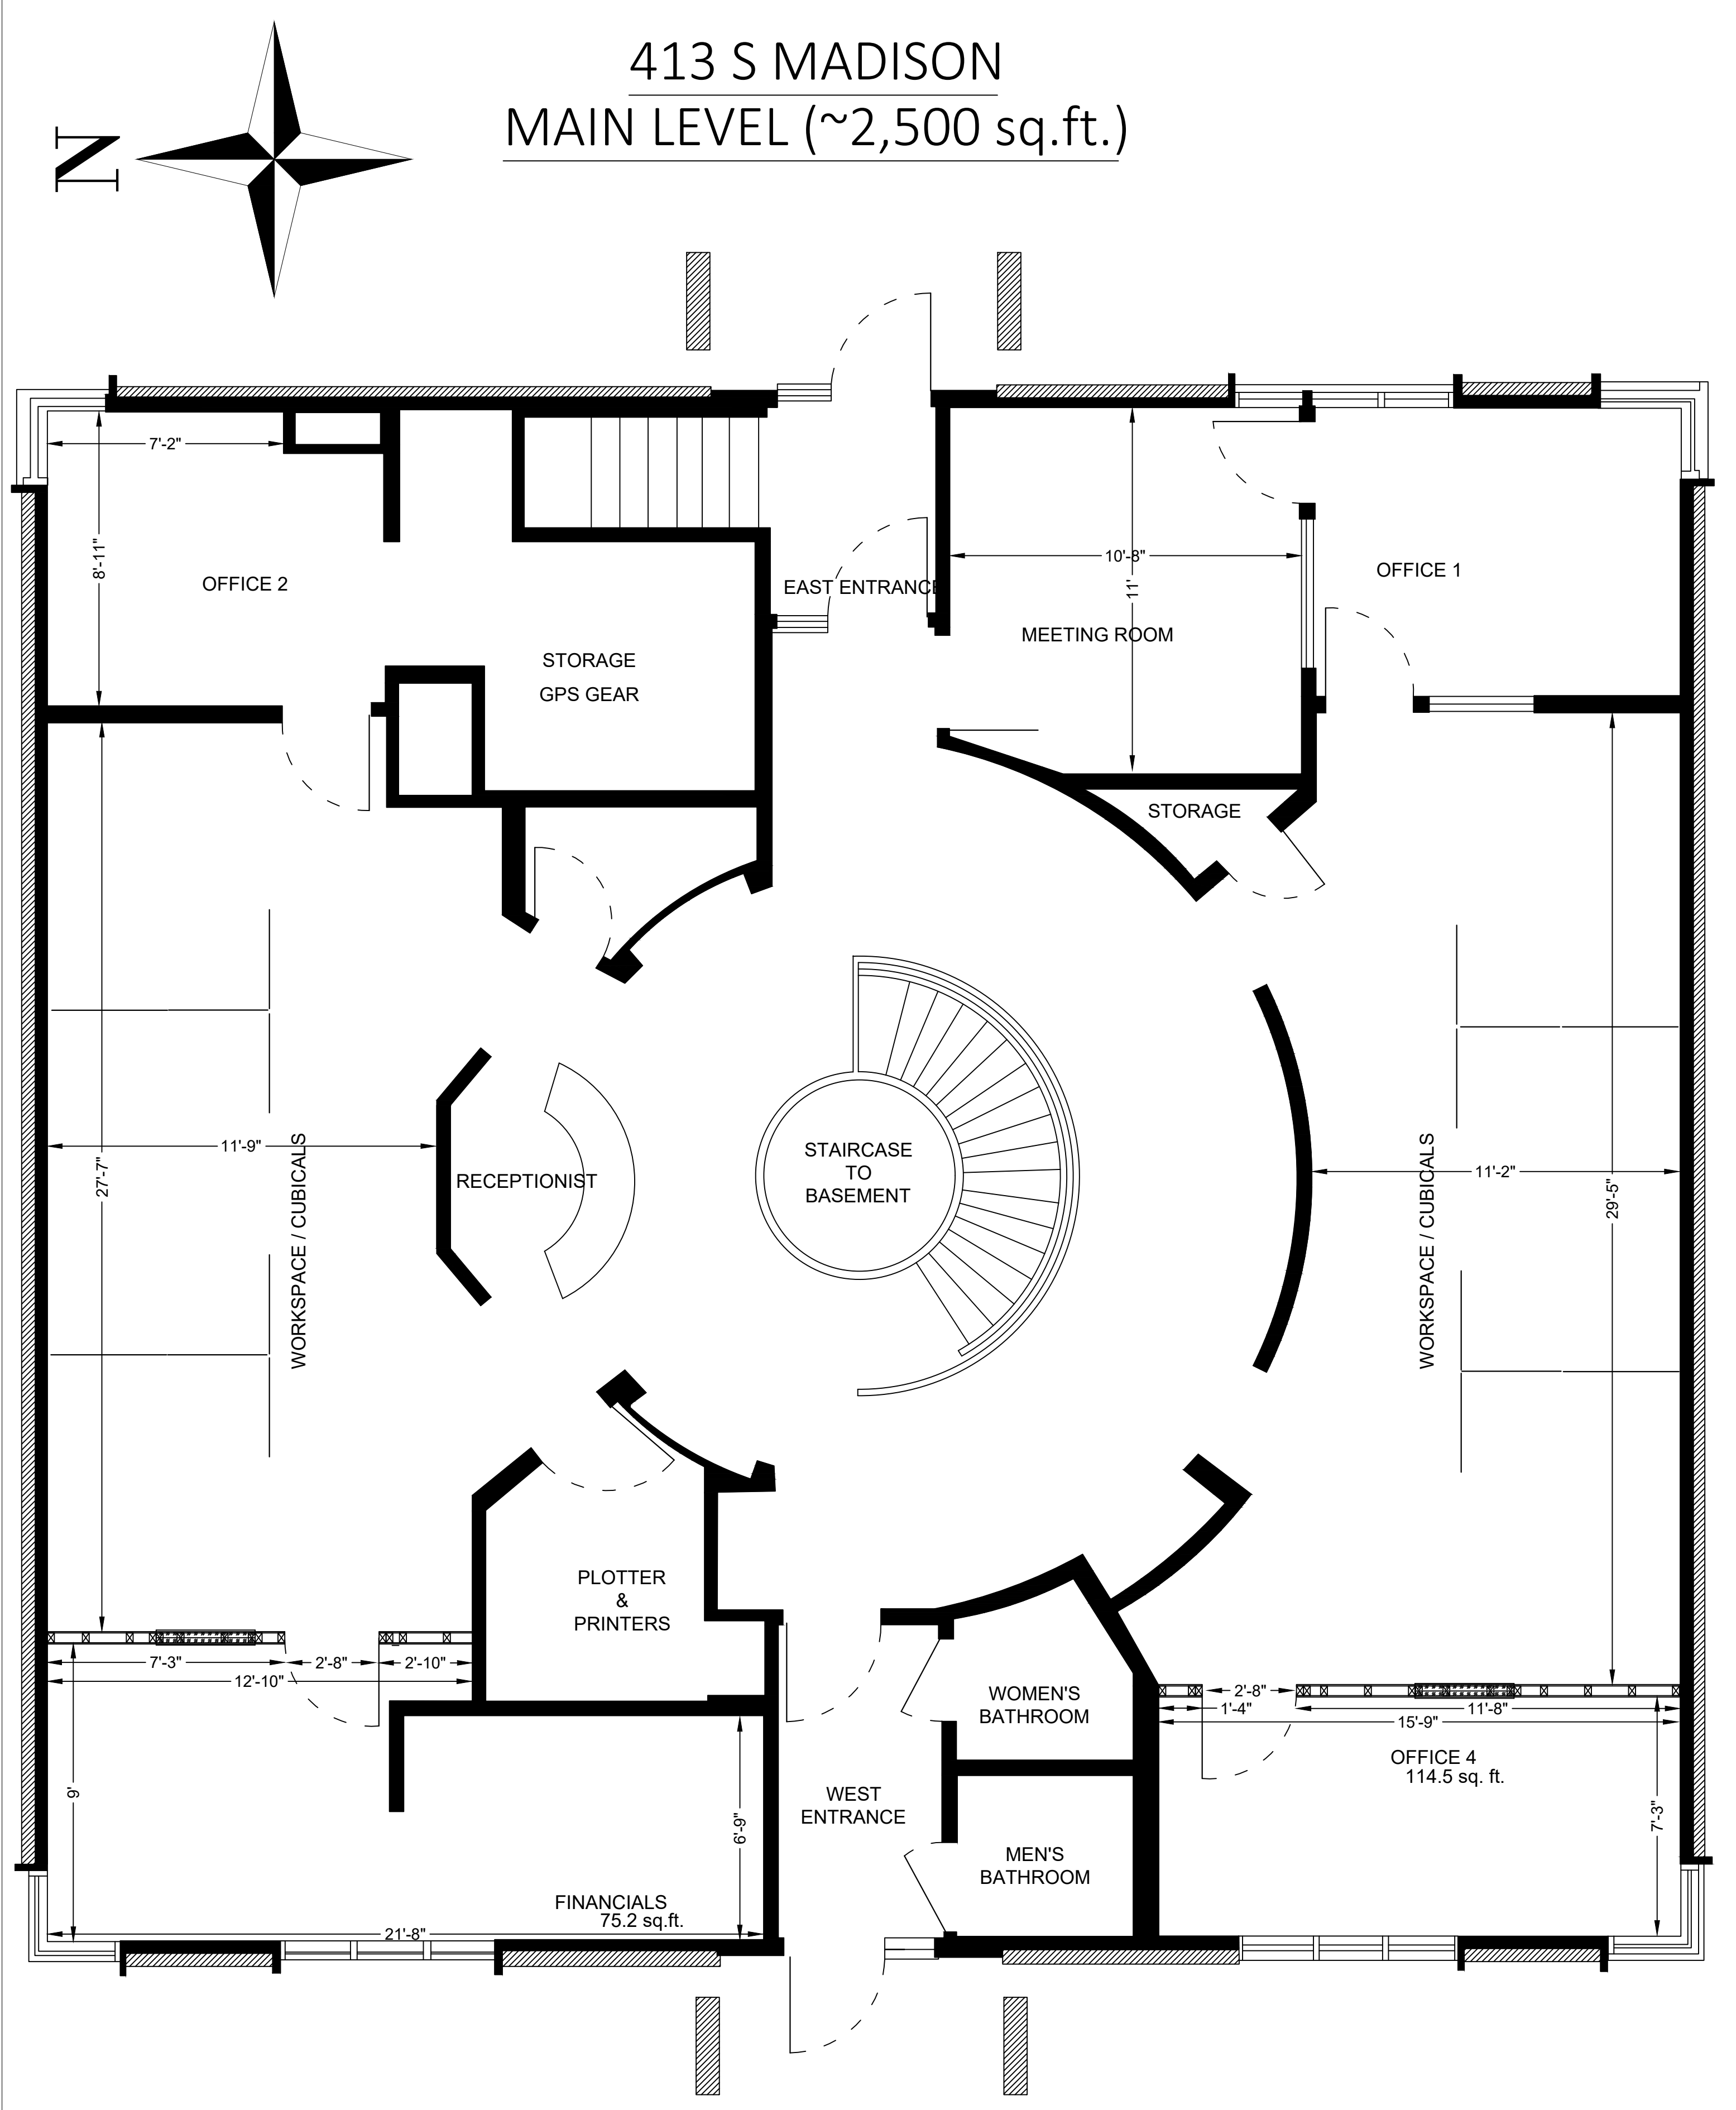

413 S MADISON
MAIN LEVEL (~2,500 sq.ft.)

413 S MADISON
LOWER LEVEL (~2,500 sq.ft.)