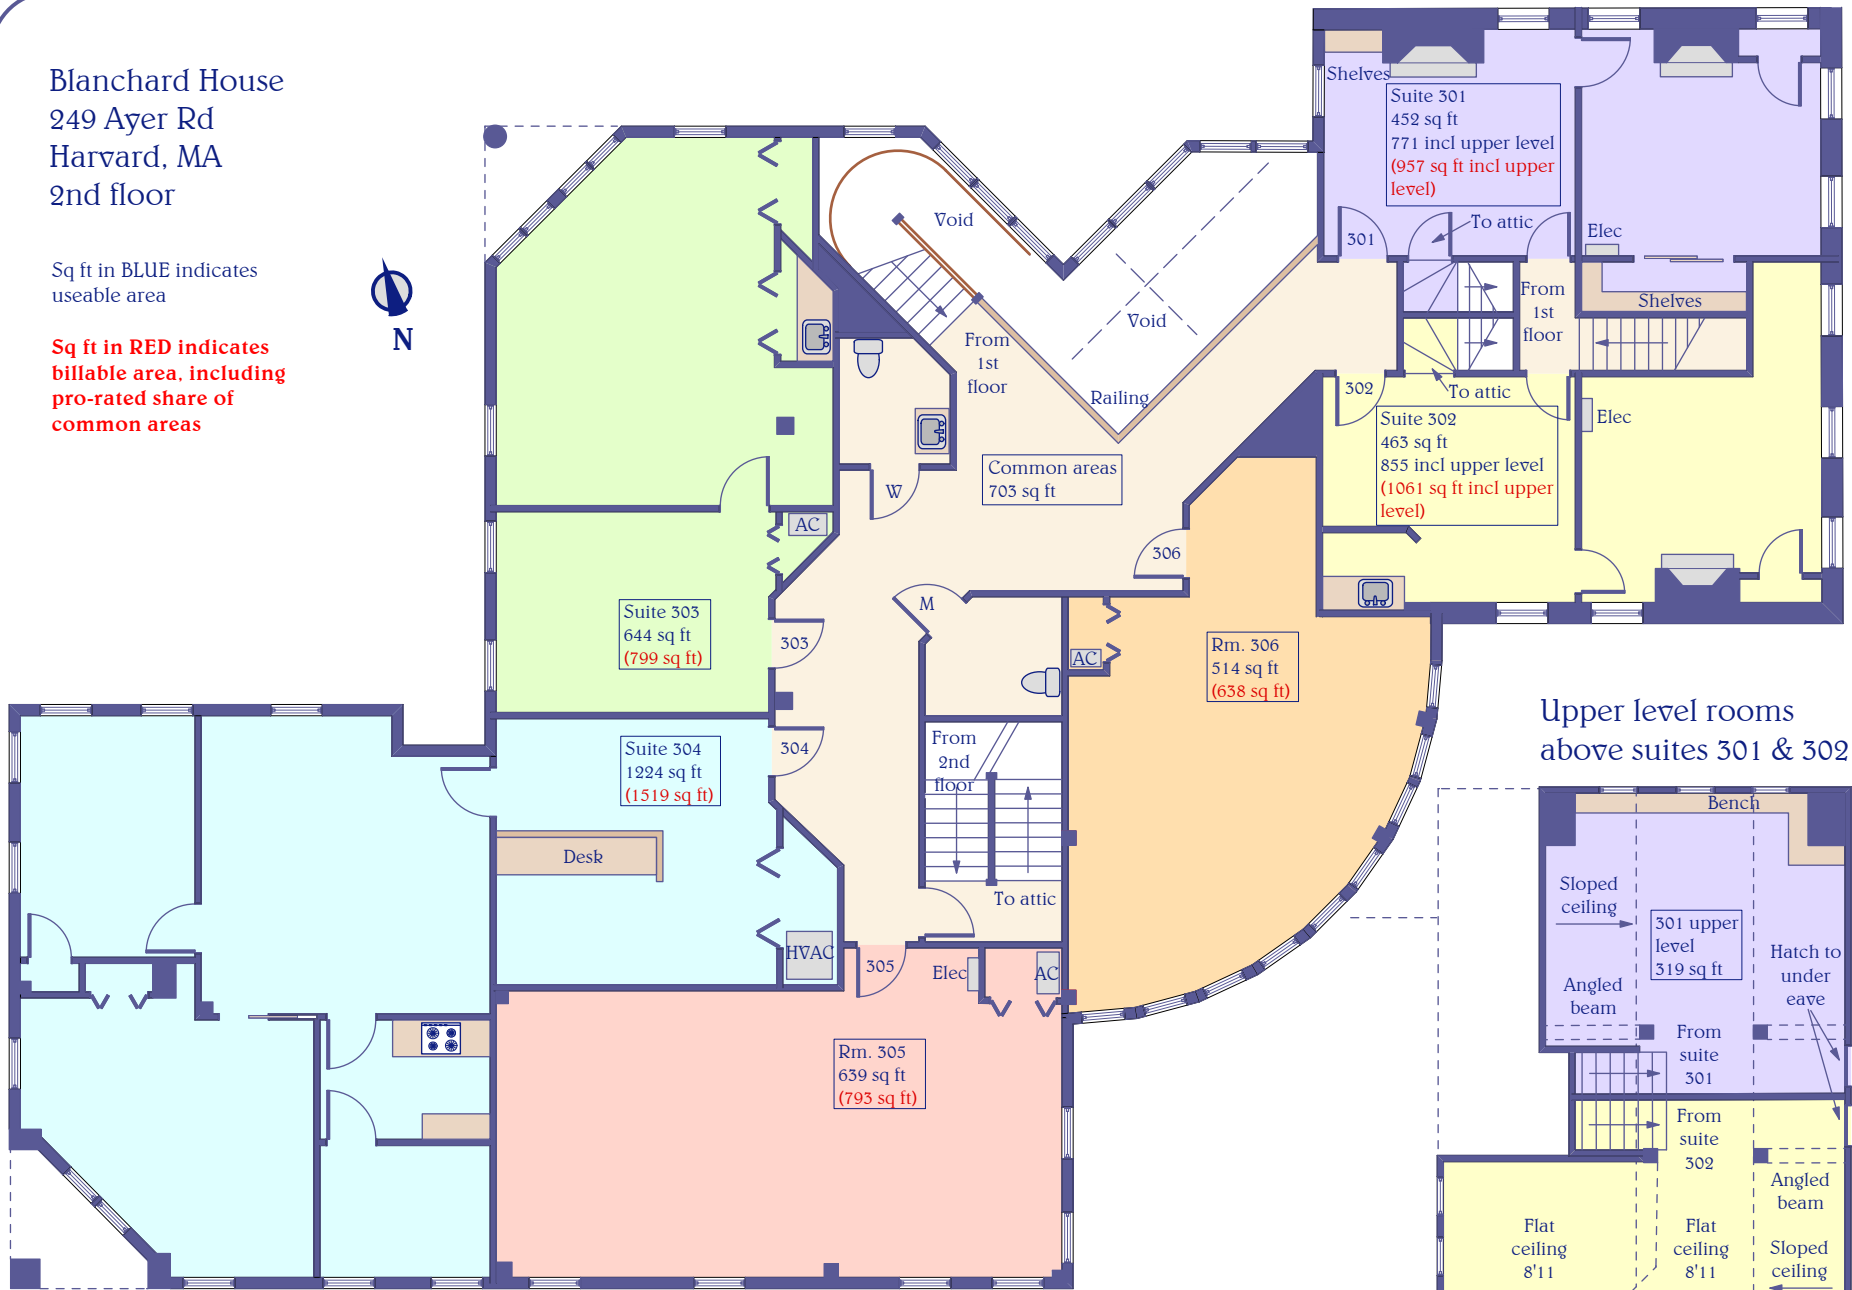

Blanchard House  
 249 Ayer Rd  
 Harvard, MA  
 2nd floor

Sq ft in BLUE indicates useable area

Sq ft in RED indicates billable area, including pro-rated share of common areas

Upper level rooms above suites 301 & 302