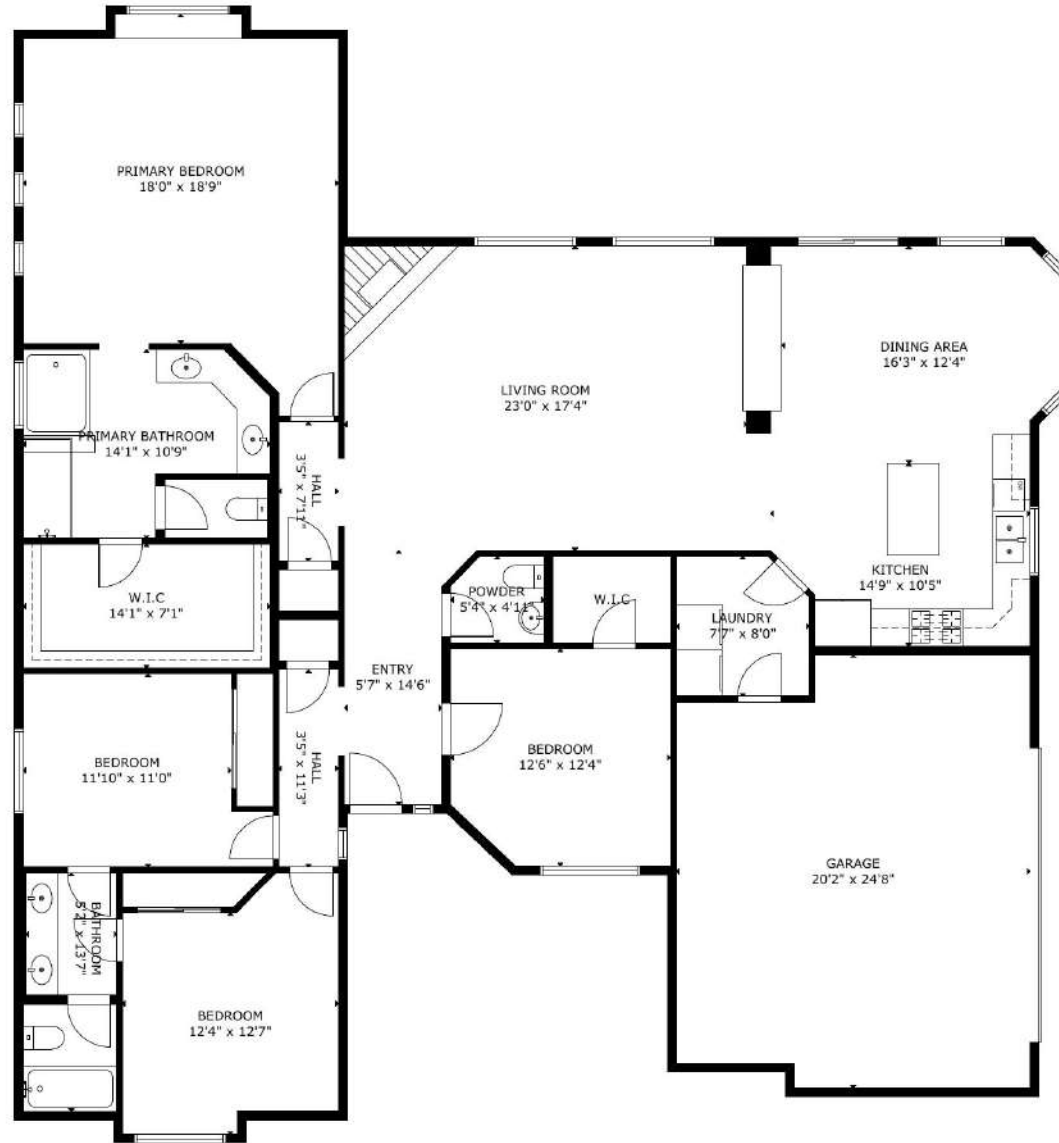

200 Aldaba Cir NE Rio Rancho, NM 87124

TOTAL HEATED AREA

TOTAL: 2,385 sq.ft

FLOOR 1: 2,385 sq.ft

EXCLUDED AREAS: GARAGE: 467 sq.ft

SIZE AND DIMENSIONS ARE APPROXIMATE, ACTUAL MAY VARY