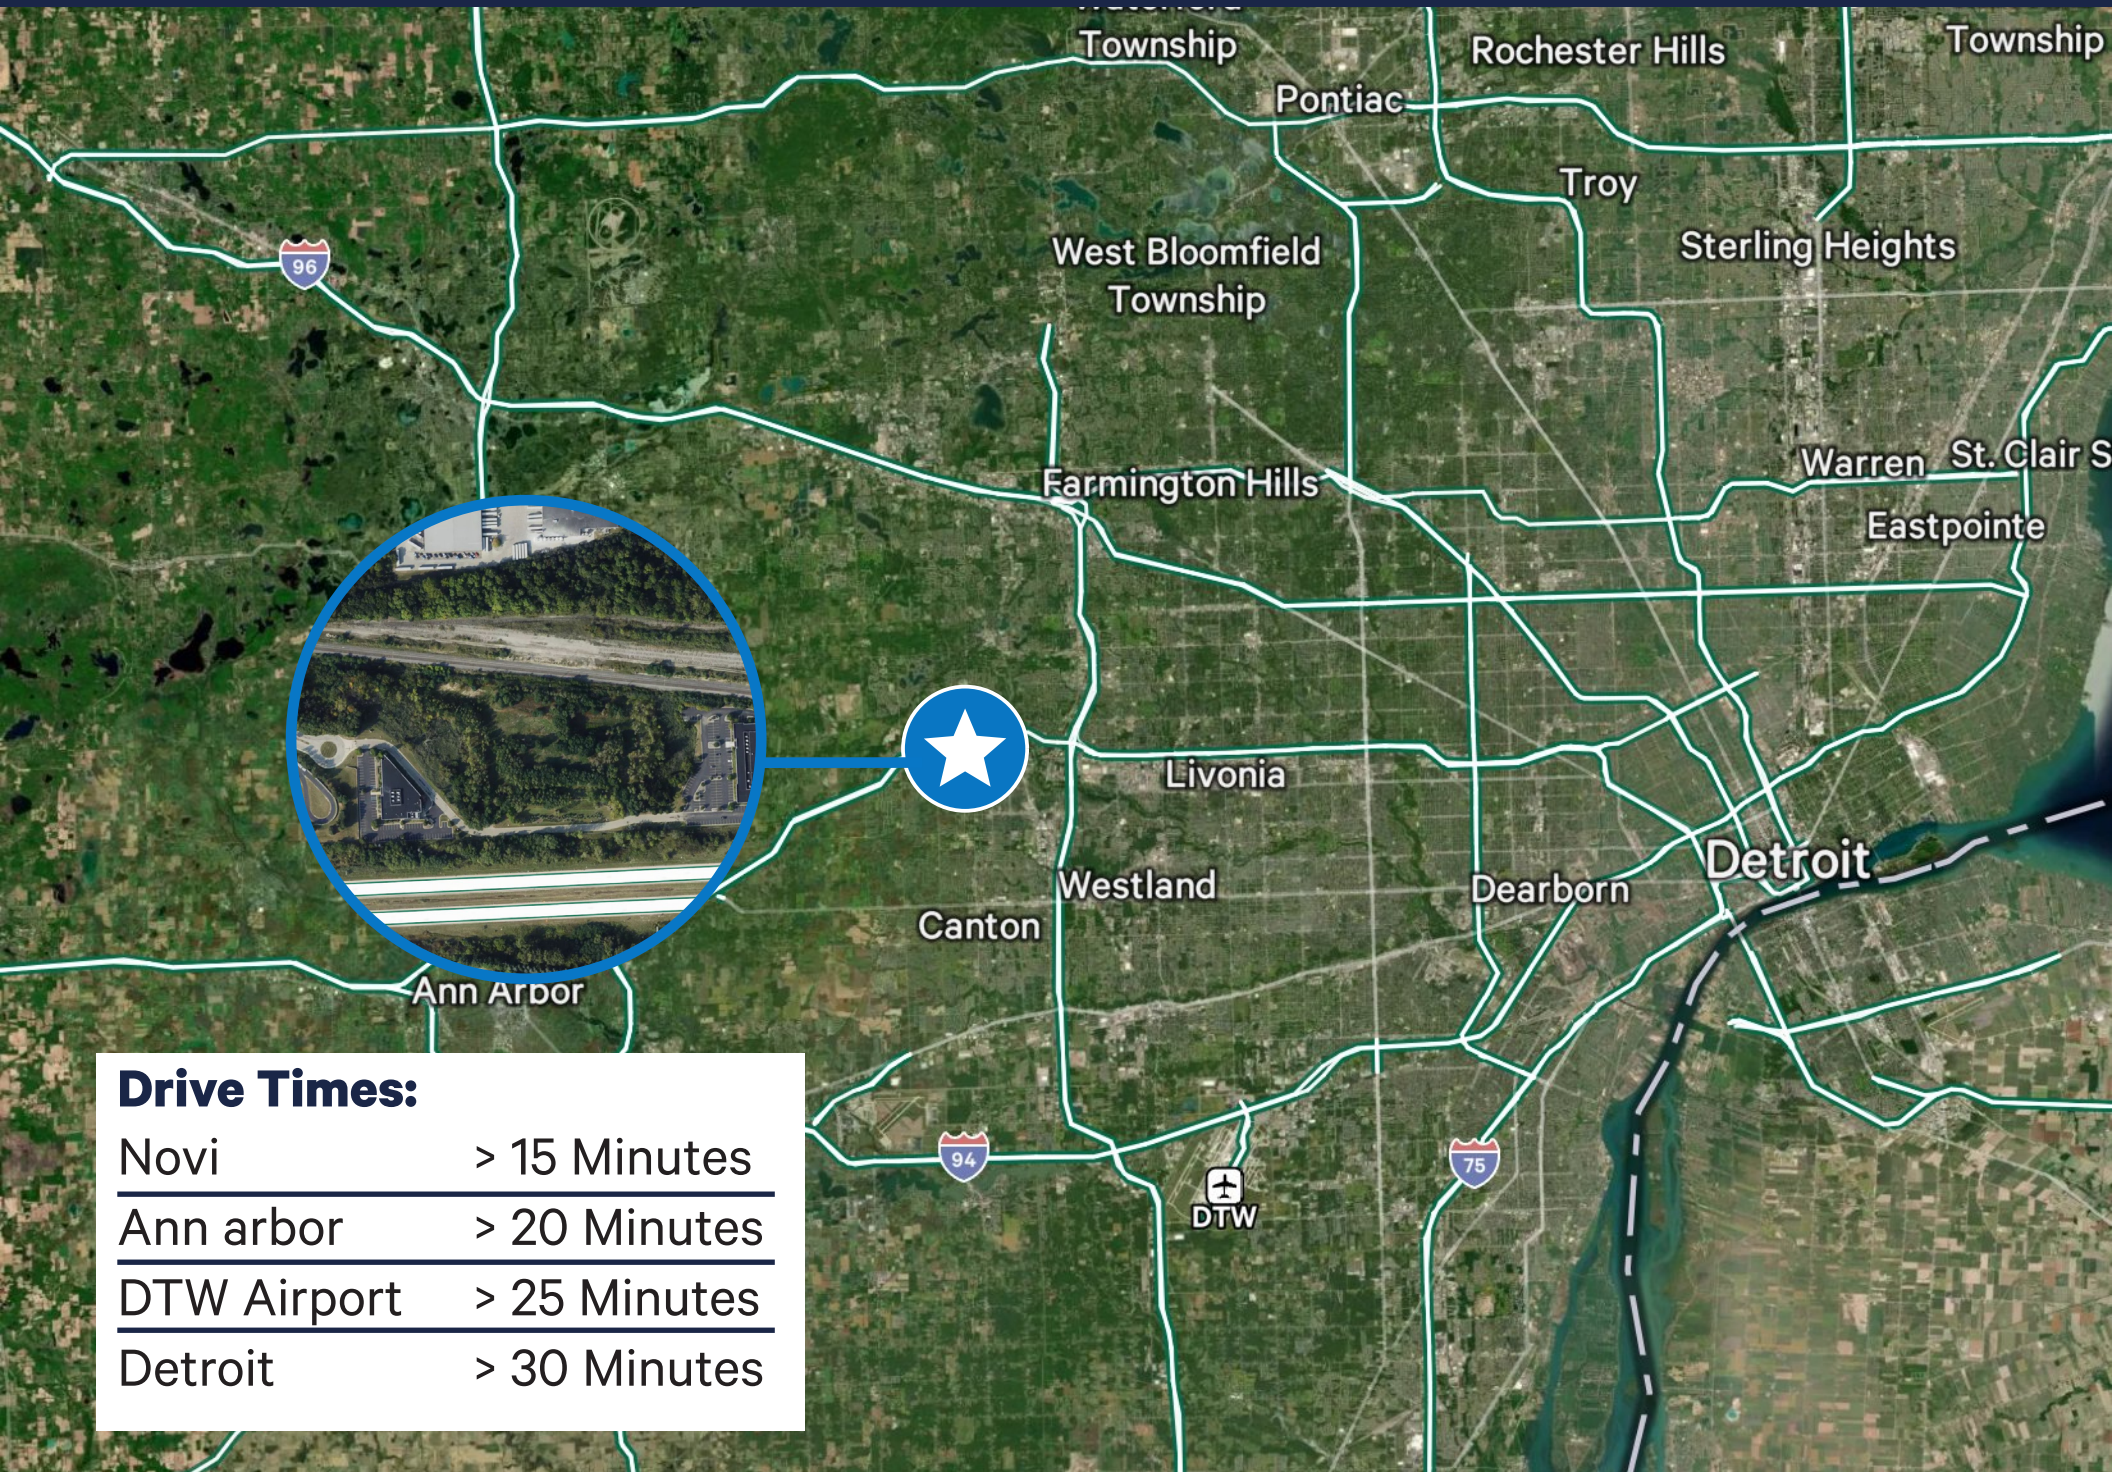

Immediate access to M-14 via Beck Road providing connectivity to I-94, I-275, I-96 and I-696

# Area Overview

## Drive Times:

Novi	> 15 Minutes
Ann arbor	> 20 Minutes
DTW Airport	> 25 Minutes
Detroit	> 30 Minutes

Port St

Commerce Center Dr

Halyard Dr

Beck Rd

N Territorial Rd

Drury Ln

Westbrook Rd

N Territorial Rd